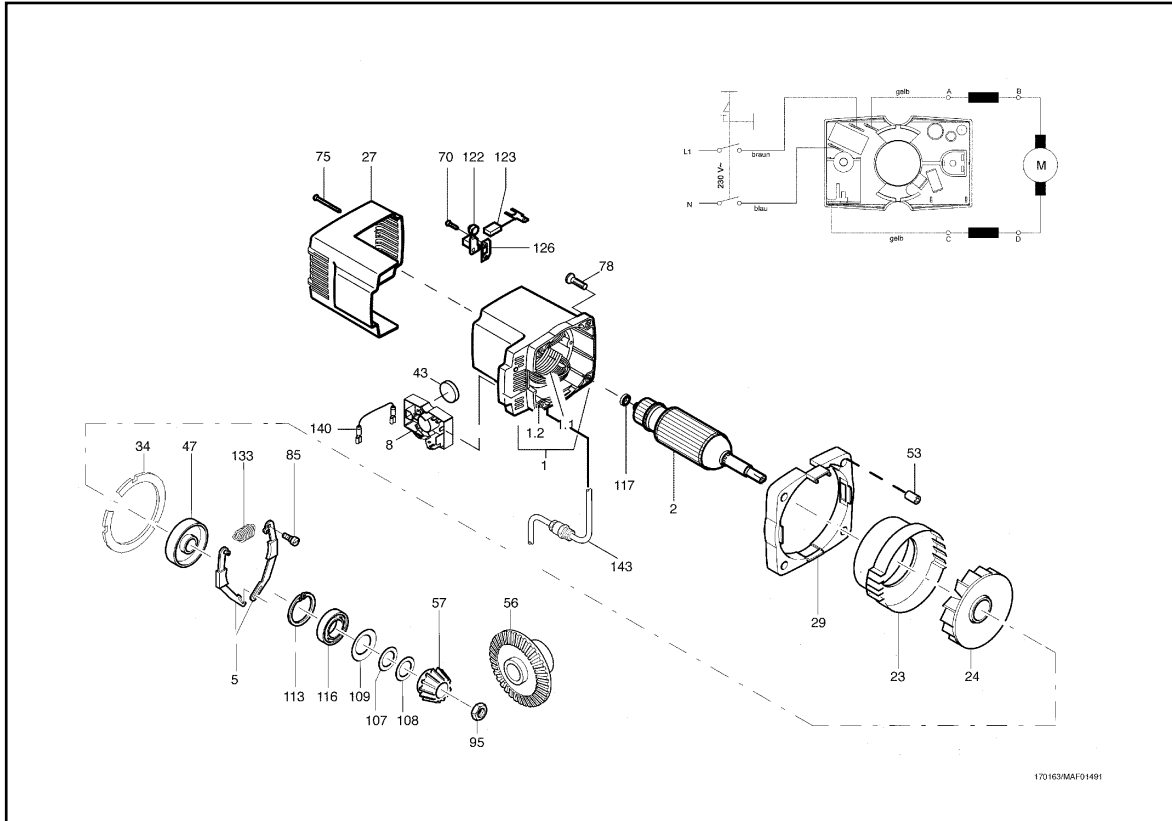

Carpenter's Chain Saw ZSX Ec / 400 Q

hotspot	spare part number	EAN	name of spare part	count	Preis-schlüssel
1	084600	4032689160665	Motor casing with inductor 230 V	1	42
1.1	084615	4032689160290	Inductor 230 V	1	38
1.2	204574	4032689160696	Motor casing	1	27
2	088191	4032689160658	Armature, balanced	1	44
4	079070	4032689031828	Wing screw	4	5
5	201122	4032689015910	Brake lever, cpl.	2	15
6	204583	4032689161297	Guide rail 3/8" 400 for 006971, 006974	1	99
7	006971	4032689160580	Saw chain 3/8" 400 LX	1	99
8	077147	4032689160450	Control module	1	30
9	201145	4032689002064	Arbor, cpl.	1	16
10	201146	4032689092805	Tensioning screw, cpl.	1	17
12	201101	4032689042190	Base plate	1	41
13	204185	4032689151151	Gear casing	1	48
14	204186	4032689151168		1	34
15	201107	4032689086200	Tilting plate	1	36
16	204462	4032689160702	Intermediate cover	1	28