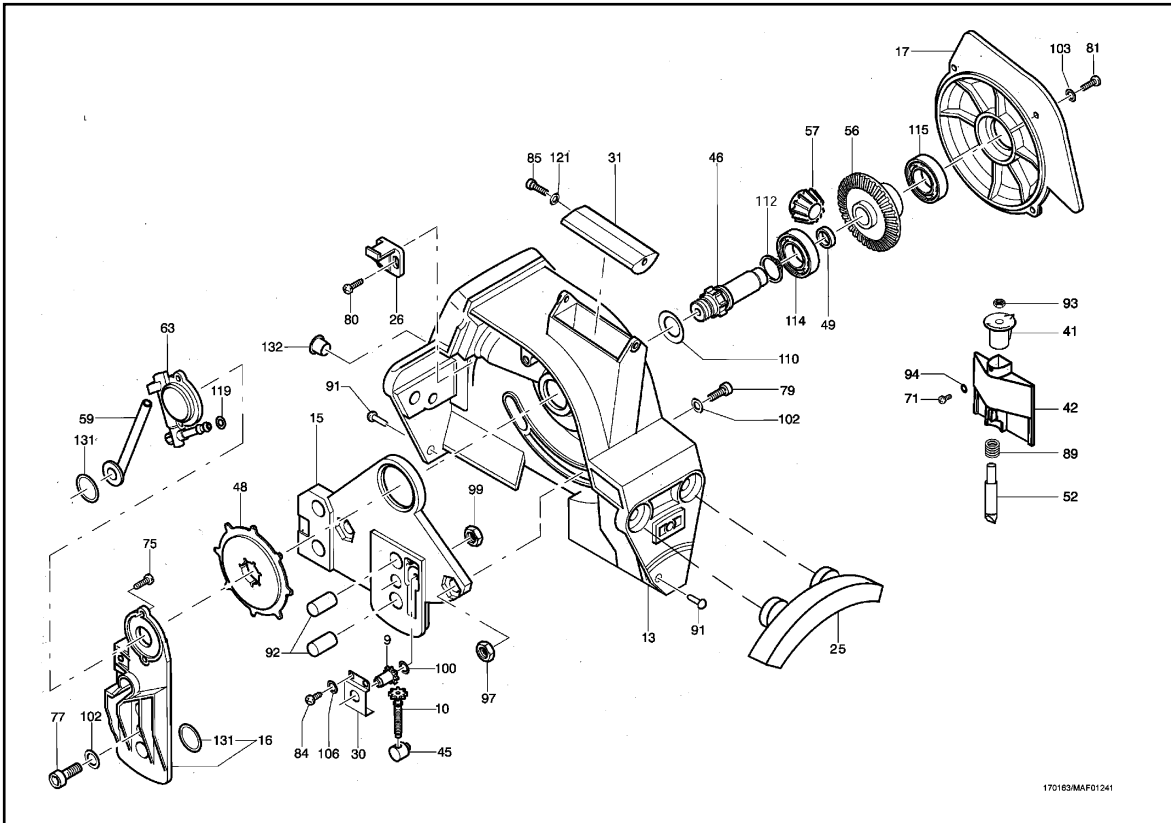

Carpenter's Chain Saw ZSX Ec / 400 Q

hotspot	spare part number	EAN	name of spare part	count	Preis-schlüssel
1	084600	4032689160665	Motor casing with inductor 230 V	1	42
1.1	084615	4032689160290	Inductor 230 V	1	38
1.2	204574	4032689160696	Motor casing	1	27
2	088191	4032689160658	Armature, balanced	1	44
4	079070	4032689031828	Wing screw	4	5
5	201122	4032689015910	Brake lever, cpl.	2	15
6	204583	4032689161297	Guide rail 3/8" 400 for 006971, 006974	1	99
7	006971	4032689160580	Saw chain 3/8" 400 LX	1	99
8	077147	4032689160450	Control module	1	30
9	201145	4032689002064	Arbor, cpl.	1	16
10	201146	4032689092805	Tensioning screw, cpl.	1	17
12	201101	4032689042190	Base plate	1	41
13	204185	4032689151151	Gear casing	1	48
14	204186	4032689151168		1	34
15	201107	4032689086200	Tilting plate	1	36
16	204462	4032689160702	Intermediate cover	1	28