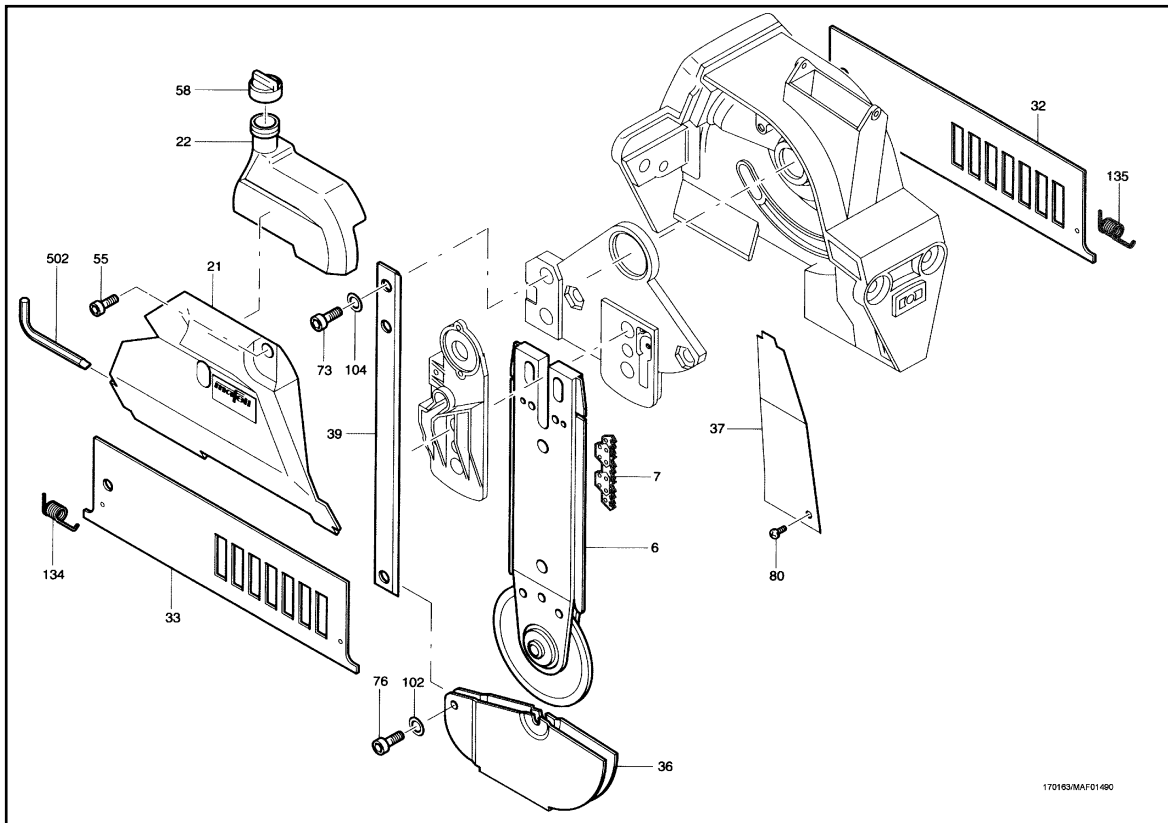

Carpenter's Chain Saw ZSX Ec / 400 Q

hotspot	spare part number	EAN	name of spare part	count	Preis-schlüssel
1	084600	4032689160665	Motor casing with inductor 230 V	1	42
1.1	084615	4032689160290	Inductor 230 V	1	38
1.2	204574	4032689160696	Motor casing	1	27
2	088191	4032689160658	Armature, balanced	1	44
4	079070	4032689031828	Wing screw	4	5
5	201122	4032689015910	Brake lever, cpl.	2	15
6	204583	4032689161297	Guide rail 3/8" 400 for 006971, 006974	1	99
7	006971	4032689160580	Saw chain 3/8" 400 LX	1	99
8	077147	4032689160450	Control module	1	30
9	201145	4032689002064	Arbor, cpl.	1	16
10	201146	4032689092805	Tensioning screw, cpl.	1	17
12	201101	4032689042190	Base plate	1	41
13	204185	4032689151151	Gear casing	1	48
14	204186	4032689151168		1	34
15	201107	4032689086200	Tilting plate	1	36
16	204462	4032689160702	Intermediate cover	1	28