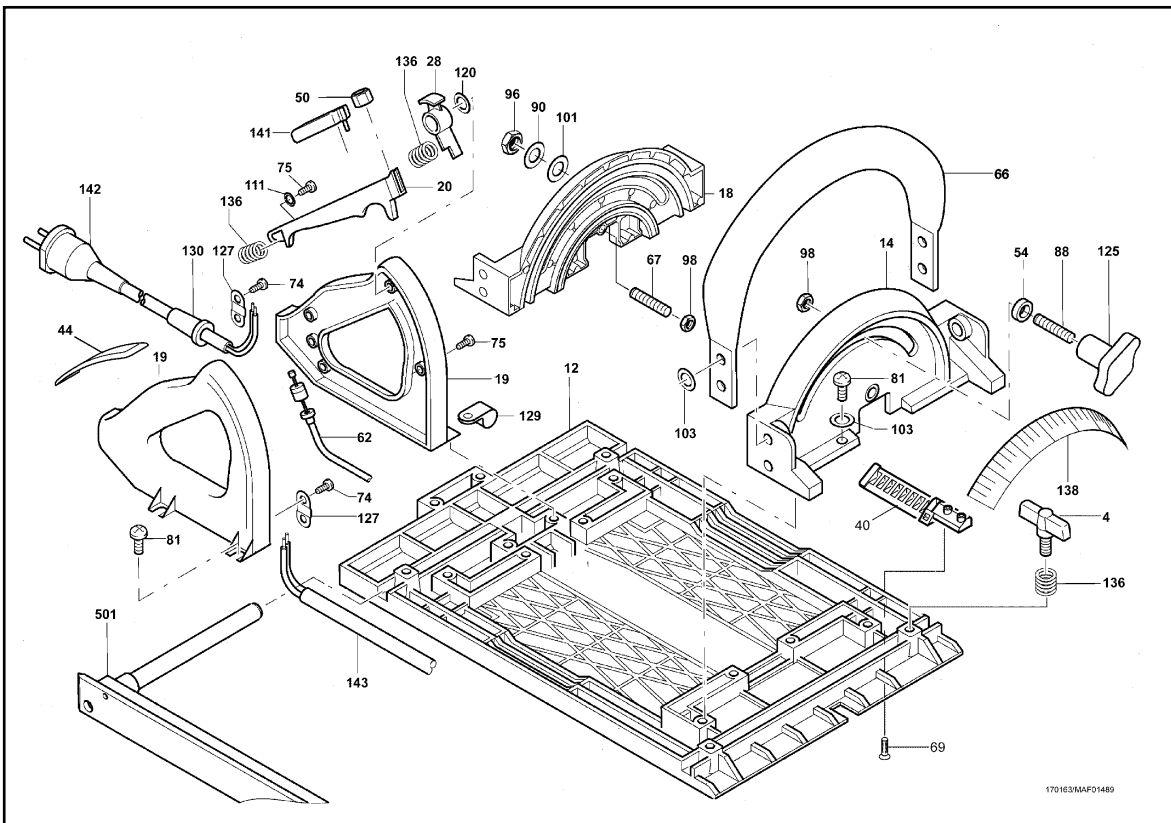

Carpenter's Chain Saw ZSX Ec / 400 Q

hotspot	spare part number	EAN	name of spare part	count	Preis-schlüssel
1	084600	4032689160665	Motor casing with inductor 230 V	1	42
1.1	084615	4032689160290	Inductor 230 V	1	38
1.2	204574	4032689160696	Motor casing	1	27
2	088191	4032689160658	Armature, balanced	1	44
4	079070	4032689031828	Wing screw	4	5
5	201122	4032689015910	Brake lever, cpl.	2	15
6	204583	4032689161297	Guide rail 3/8" 400 for 006971, 006974	1	99
7	006971	4032689160580	Saw chain 3/8" 400 LX	1	99
8	077147	4032689160450	Control module	1	30
9	201145	4032689002064	Arbor, cpl.	1	16
10	201146	4032689092805	Tensioning screw, cpl.	1	17
12	201101	4032689042190	Base plate	1	41
13	204185	4032689151151	Gear casing	1	48
14	204186	4032689151168		1	34
15	201107	4032689086200	Tilting plate	1	36
16	204462	4032689160702	Intermediate cover	1	28