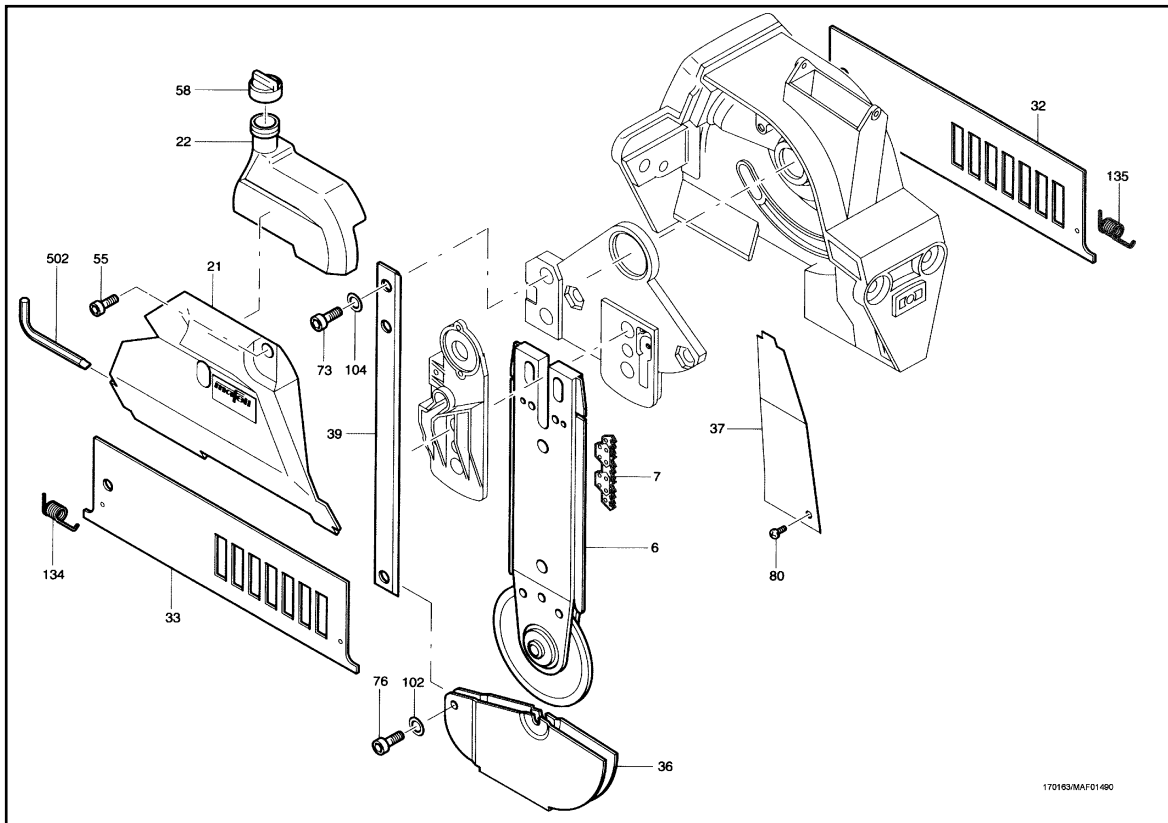

Carpenter's Chain Saw ZSX Ec / 400 HM

hotspot	spare part number	EAN	name of spare part	count	Preis-schlüssel
1	084600	4032689160665	Motor casing with inductor 230 V	1	42
1.1	084615	4032689160290	Inductor 230 V	1	38
1.2	204574	4032689160696	Motor casing	1	27
2	088191	4032689160658	Armature, balanced	1	44
4	079070	4032689031828	Wing screw	4	5
5	201122	4032689015910	Brake lever, cpl.	2	15
6	204582	4032689161280	Guide rail 400 HM for 006972	1	99
7	006972	4032689160603	Carbide-tipped fine-cut saw chains HM 400	1	99
8	077147	4032689160450	Control module	1	30
9	201145	4032689002064	Arbor, cpl.	1	16
10	201146	4032689092805	Tensioning screw, cpl.	1	17
12	201101	4032689042190	Base plate	1	41
13	204185	4032689151151	Gear casing	1	48
14	204186	4032689151168		1	34
15	201107	4032689086200	Tilting plate	1	36
16	204462	4032689160702	Intermediate cover	1	28