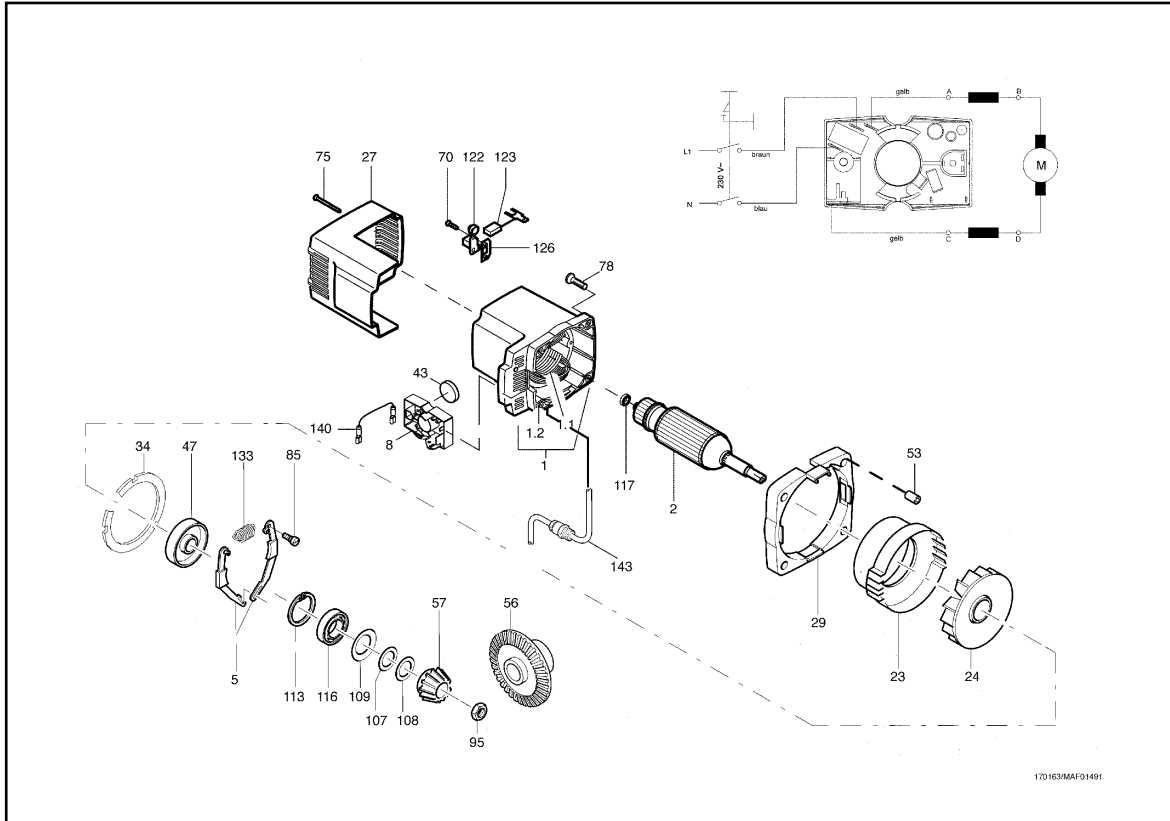

Carpenter's Chain Saw ZSX Ec / 400 HM

hotspot	spare part number	EAN	name of spare part	count	Preis-schlüssel
1	084600	4032689160665	Motor casing with inductor 230 V	1	42
1.1	084615	4032689160290	Inductor 230 V	1	38
1.2	204574	4032689160696	Motor casing	1	27
2	088191	4032689160658	Armature, balanced	1	44
4	079070	4032689031828	Wing screw	4	5
5	201122	4032689015910	Brake lever, cpl.	2	15
6	204582	4032689161280	Guide rail 400 HM for 006972	1	99
7	006972	4032689160603	Carbide-tipped fine-cut saw chains HM 400	1	99
8	077147	4032689160450	Control module	1	30
9	201145	4032689002064	Arbor, cpl.	1	16
10	201146	4032689092805	Tensioning screw, cpl.	1	17
12	201101	4032689042190	Base plate	1	41
13	204185	4032689151151	Gear casing	1	48
14	204186	4032689151168		1	34
15	201107	4032689086200	Tilting plate	1	36
16	204462	4032689160702	Intermediate cover	1	28