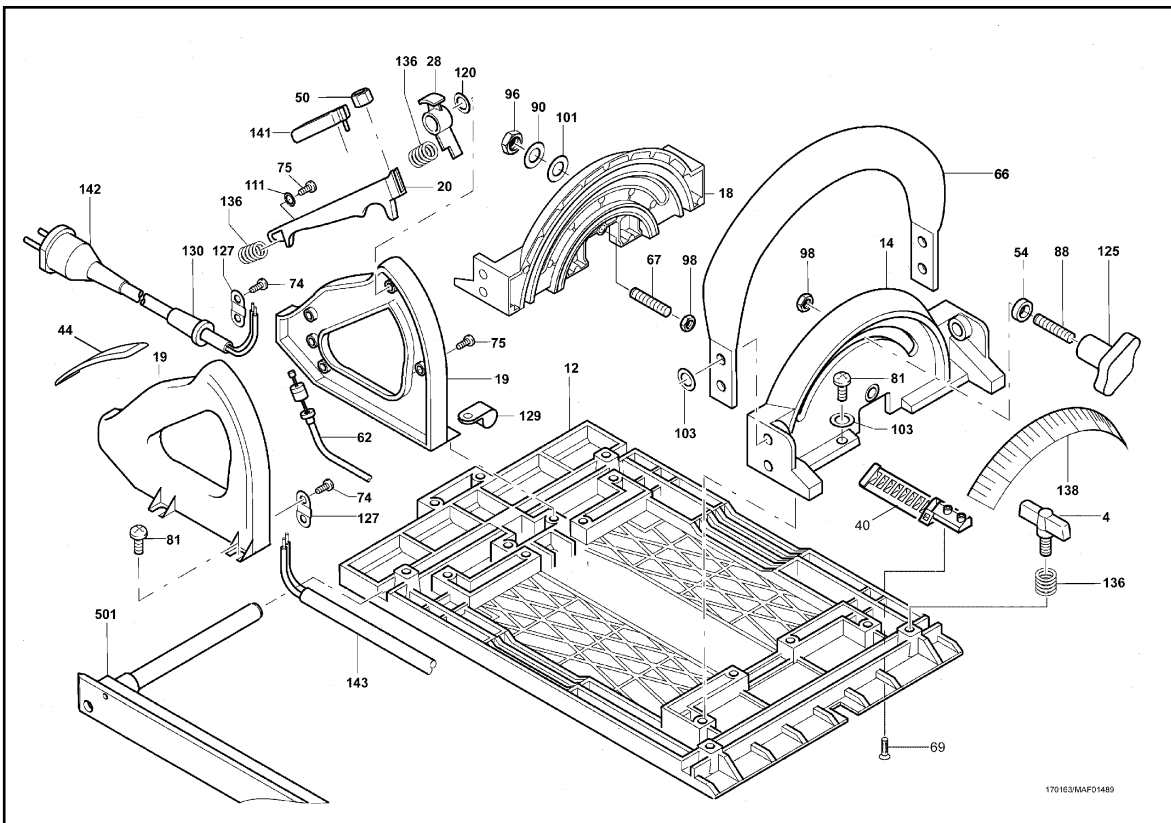

Carpenter's Chain Saw ZSX Ec / 400 HM

hotspot	spare part number	EAN	name of spare part	count	Preis-schlüssel
1	084600	4032689160665	Motor casing with inductor 230 V	1	42
1.1	084615	4032689160290	Inductor 230 V	1	38
1.2	204574	4032689160696	Motor casing	1	27
2	088191	4032689160658	Armature, balanced	1	44
4	079070	4032689031828	Wing screw	4	5
5	201122	4032689015910	Brake lever, cpl.	2	15
6	204582	4032689161280	Guide rail 400 HM for 006972	1	99
7	006972	4032689160603	Carbide-tipped fine-cut saw chains HM 400	1	99
8	077147	4032689160450	Control module	1	30
9	201145	4032689002064	Arbor, cpl.	1	16
10	201146	4032689092805	Tensioning screw, cpl.	1	17
12	201101	4032689042190	Base plate	1	41
13	204185	4032689151151	Gear casing	1	48
14	204186	4032689151168		1	34
15	201107	4032689086200	Tilting plate	1	36
16	204462	4032689160702	Intermediate cover	1	28