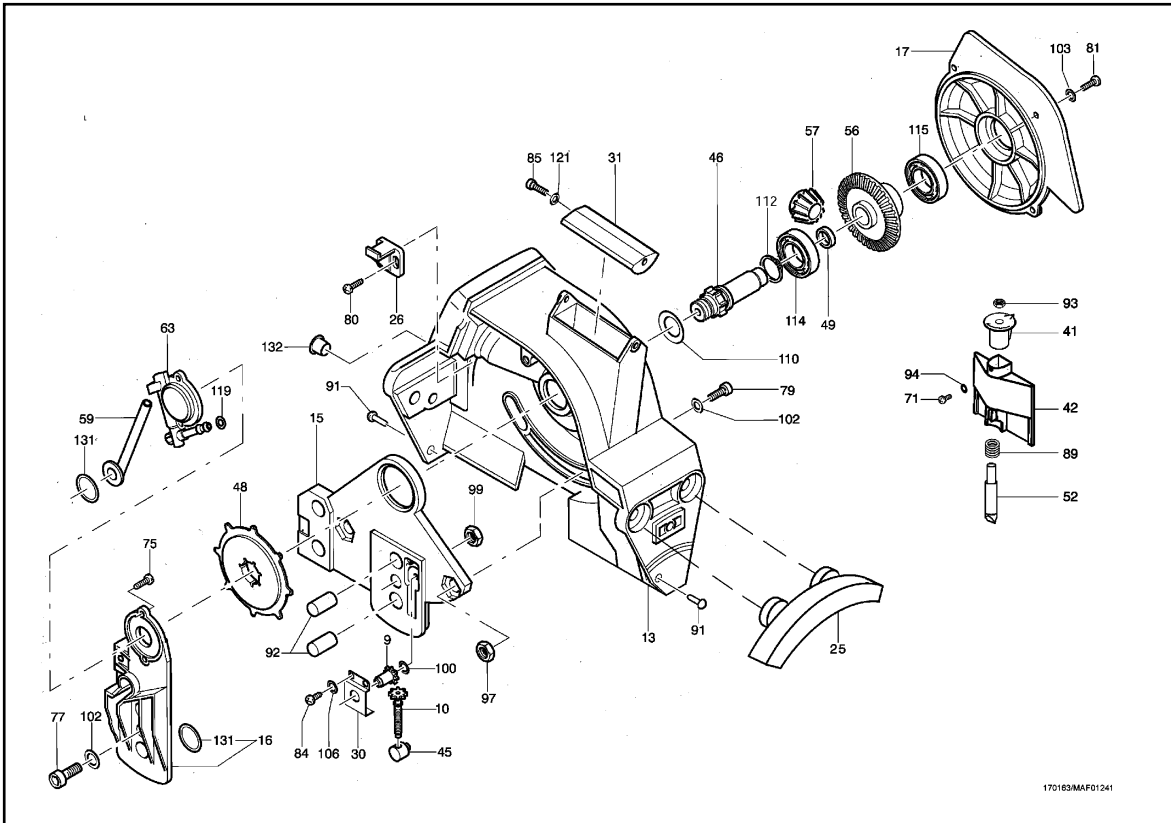

Carpenter's Chain Saw ZSX Ec / 400 HM

hotspot	spare part number	EAN	name of spare part	count	Preis-schlüssel
1	084600	4032689160665	Motor casing with inductor 230 V	1	42
1.1	084615	4032689160290	Inductor 230 V	1	38
1.2	204574	4032689160696	Motor casing	1	27
2	088191	4032689160658	Armature, balanced	1	44
4	079070	4032689031828	Wing screw	4	5
5	201122	4032689015910	Brake lever, cpl.	2	15
6	204582	4032689161280	Guide rail 400 HM for 006972	1	99
7	006972	4032689160603	Carbide-tipped fine-cut saw chains HM 400	1	99
8	077147	4032689160450	Control module	1	30
9	201145	4032689002064	Arbor, cpl.	1	16
10	201146	4032689092805	Tensioning screw, cpl.	1	17
12	201101	4032689042190	Base plate	1	41
13	204185	4032689151151	Gear casing	1	48
14	204186	4032689151168		1	34
15	201107	4032689086200	Tilting plate	1	36
16	204462	4032689160702	Intermediate cover	1	28