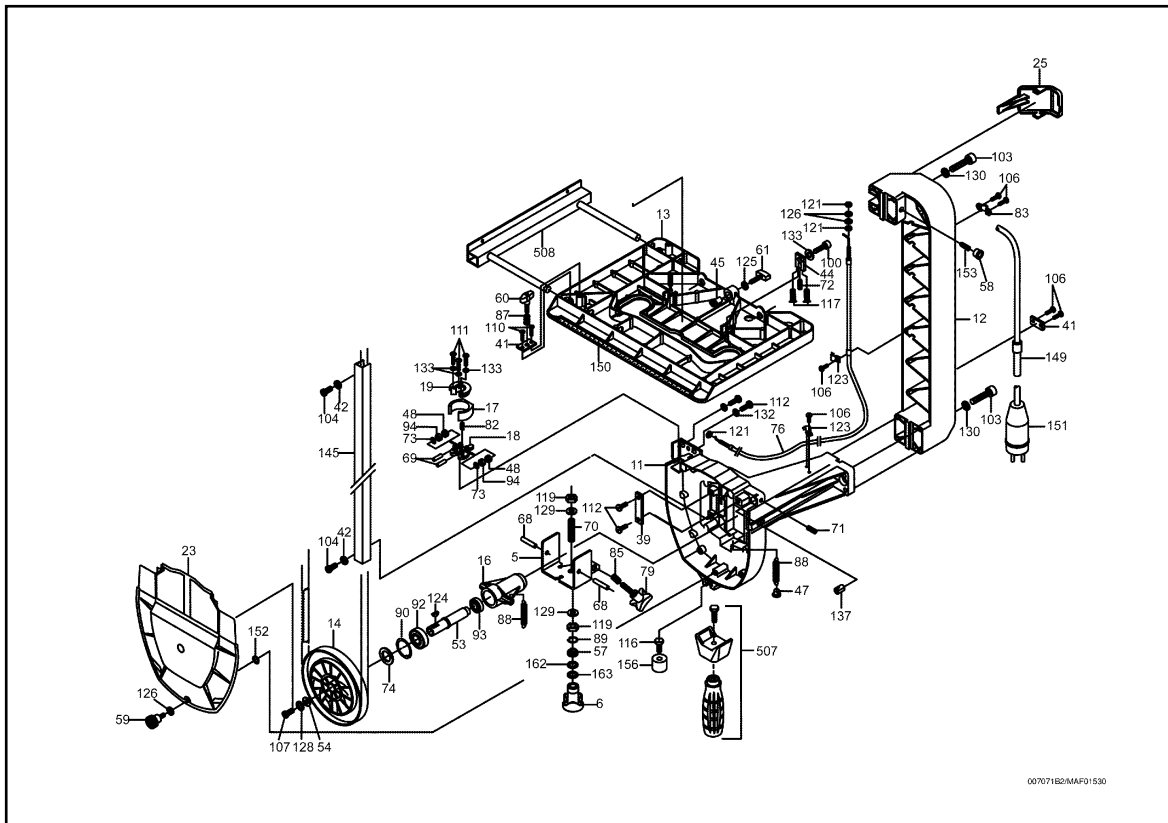

Portable Band Saw Z 5 Ec

hotspot	spare part number	EAN	name of spare part	count	Preis-schlüssel
1	084596	4032689160122	Motor casing with inductor 230 V	1	35
1.1	084590	4032689160061	Inductor 230 V	1	30
1.2	204223	4032689151236	Motor casing, empty	1	24
2	088189	4032689160085	Armature, balanced	1	38
3	038975	4032689098470	Tachometer carrier	1	14
4	203346	4032689148311		1	33
5	038339	4032689092799	Clamping support, cpl.	1	24
6	039082	4032689052861	Star-shaped handle	1	28
7	203824	4032689148588	Handle	2	18
8	203827	4032689148618		1	38
10	203717	4032689148359	Casing	1	50
11	203829	4032689148632		1	43
12	203715	4032689148342		1	40
13	203833	4032689148649		1	43
14	038319	4032689011356	Saw blade wheel	1	36
15	203721	4032689148373	Bearing cover	1	31
16	038323	4032689002187	Shaft bearing	1	26