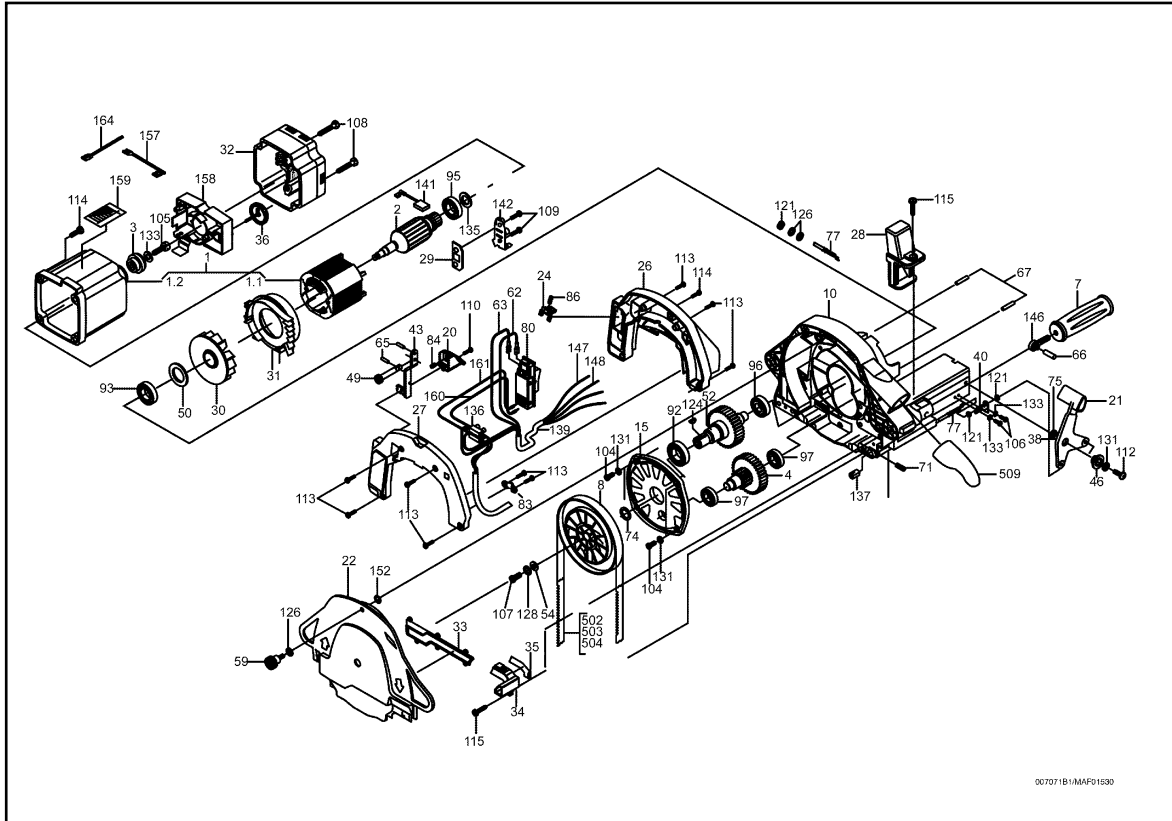

Portable Band Saw Z 5 Ec

hotspot	spare part number	EAN	name of spare part	count	Preis-schlüssel
1	084596	4032689160122	Motor casing with inductor 230 V	1	35
1.1	084590	4032689160061	Inductor 230 V	1	30
1.2	204223	4032689151236	Motor casing, empty	1	24
2	088189	4032689160085	Armature, balanced	1	38
3	038975	4032689098470	Tachometer carrier	1	14
4	203346	4032689148311		1	33
5	038339	4032689092799	Clamping support, cpl.	1	24
6	039082	4032689052861	Star-shaped handle	1	28
7	203824	4032689148588	Handle	2	18
8	203827	4032689148618		1	38
10	203717	4032689148359	Casing	1	50
11	203829	4032689148632		1	43
12	203715	4032689148342		1	40
13	203833	4032689148649		1	43
14	038319	4032689011356	Saw blade wheel	1	36
15	203721	4032689148373	Bearing cover	1	31
16	038323	4032689002187	Shaft bearing	1	26