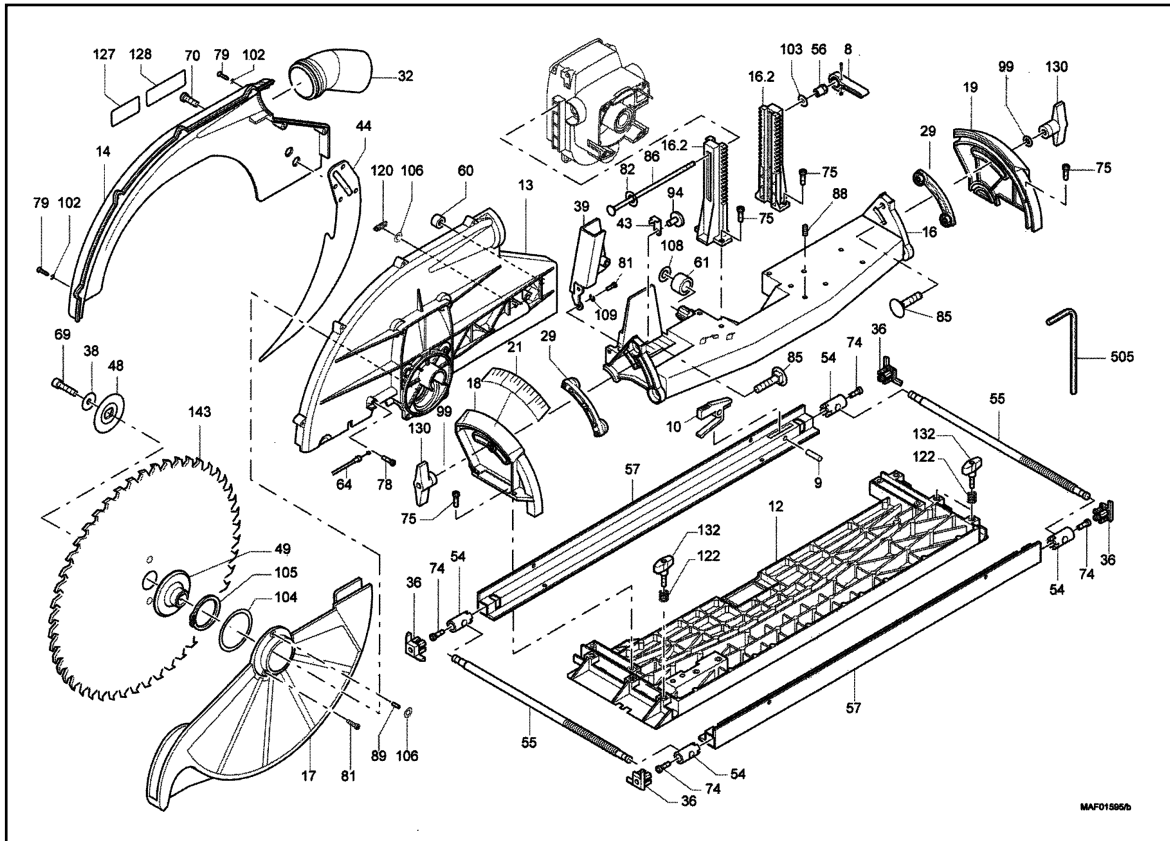

## Portable Circular Carpentry Saw MKS 185 Ec

hotspot	spare part number	EAN	name of spare part	count	Preis-schlüssel
1	084586	4032689160344	Motor casing with inductor	1	41
1.1	084615	4032689160290	Inductor 230 V	1	38
1.2	203849	4032689160368	Motor casing, empty	1	26
2	088197	4032689160221		1	44
4	077147	4032689160450	Control module	1	30
5	201122	4032689015910	Brake lever, cpl.	2	15
6	204566	4032689160498		1	34
8	039806	4032689091952	Tensioning lever	1	7
9	058205	4032689163772	cylindrical pin	2	2
10	204607	4032689163789	Locking lever	2	7
11	204198	4032689154473	Cover	1	11
12	202707	4032689042275	Base plate	1	46
13	202702	4032689037721	Casing	1	46
14	202704	4032689037844	Casing cover	1	34
15	203839	4032689158693	Gear casing	1	45
16	202708	4032689086842	Tilting support, assembled	1	49