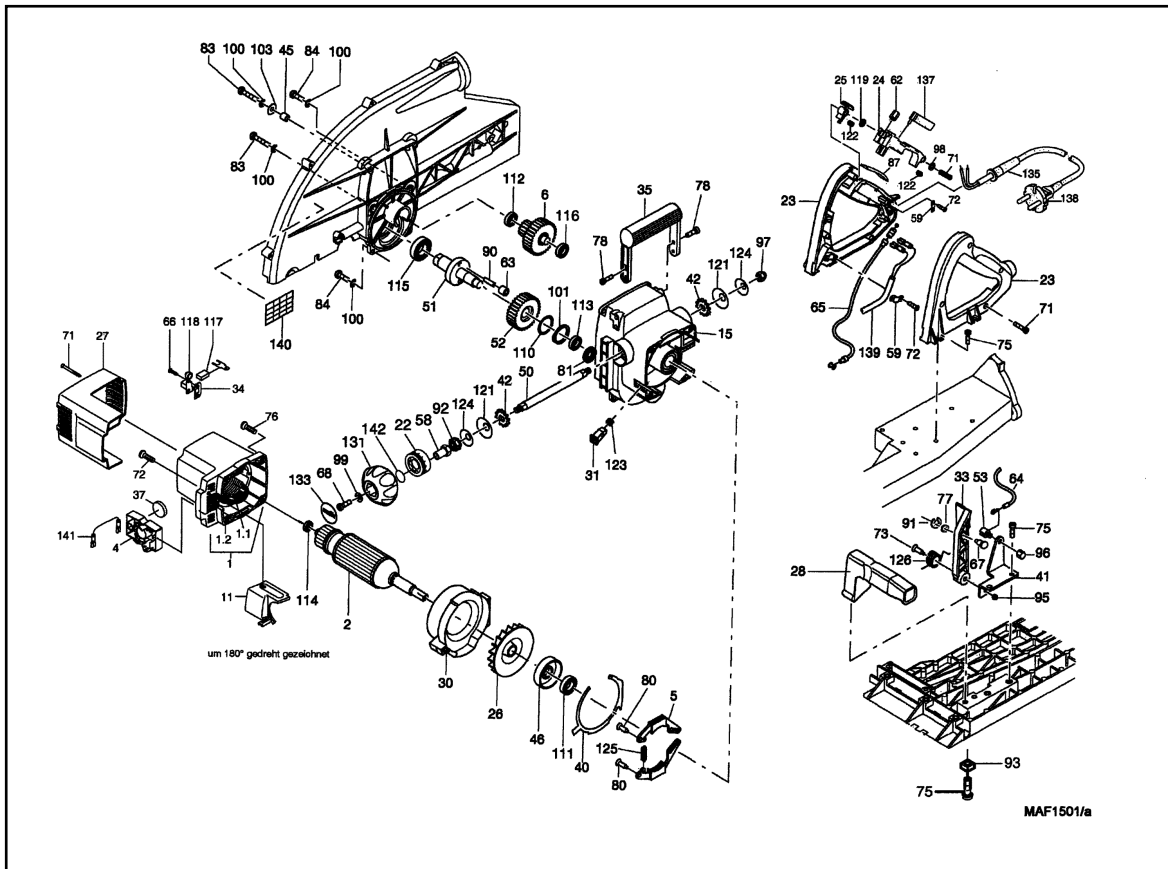

## Portable Circular Carpentry Saw MKS 185 Ec

hotspot	spare part number	EAN	name of spare part	count	Preis-schlüssel
1	084586	4032689160344	Motor casing with inductor	1	41
1.1	084615	4032689160290	Inductor 230 V	1	38
1.2	203849	4032689160368	Motor casing, empty	1	26
2	088197	4032689160221		1	44
4	077147	4032689160450	Control module	1	30
5	201122	4032689015910	Brake lever, cpl.	2	15
6	204566	4032689160498		1	34
8	039806	4032689091952	Tensioning lever	1	7
9	058205	4032689163772	cylindrical pin	2	2
10	204607	4032689163789	Locking lever	2	7
11	204198	4032689154473	Cover	1	11
12	202707	4032689042275	Base plate	1	46
13	202702	4032689037721	Casing	1	46
14	202704	4032689037844	Casing cover	1	34
15	203839	4032689158693	Gear casing	1	45
16	202708	4032689086842	Tilting support, assembled	1	49