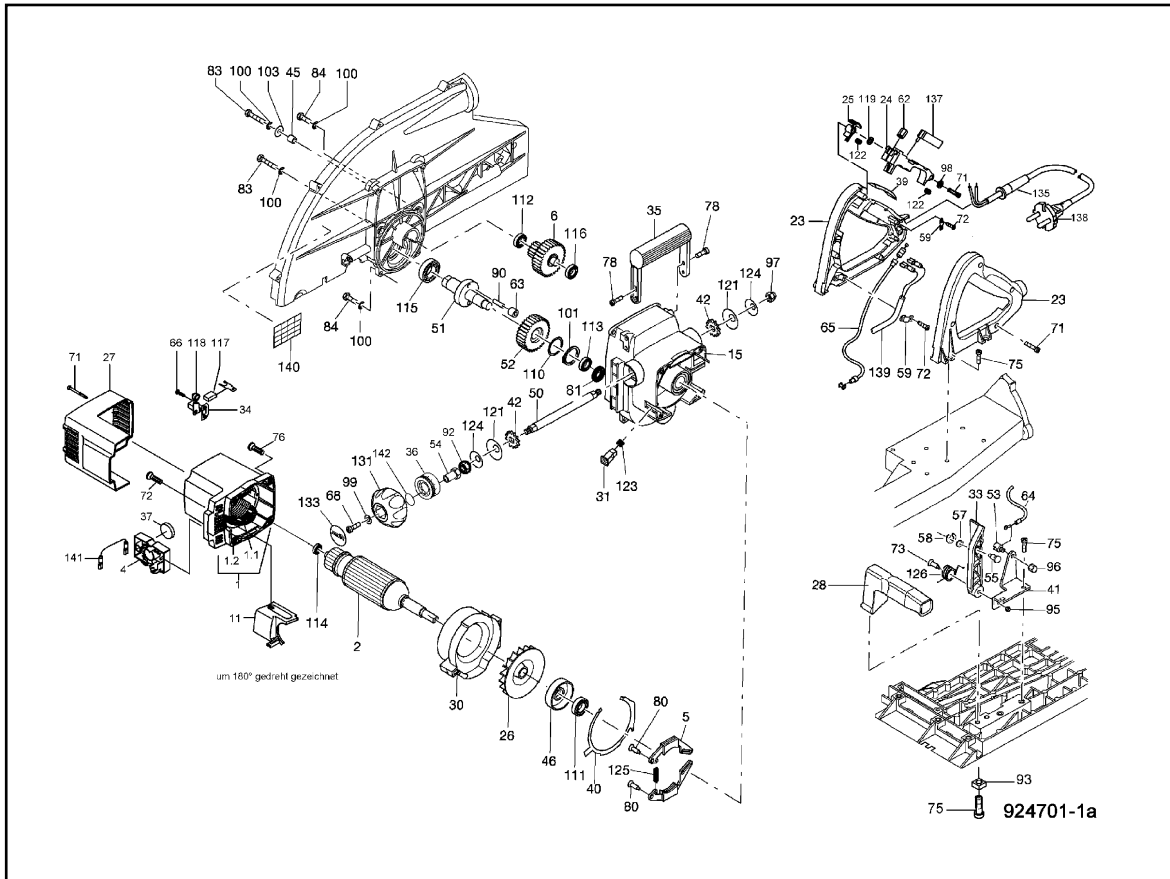

Portable Circular Carpentry Saw MKS 145 Ec