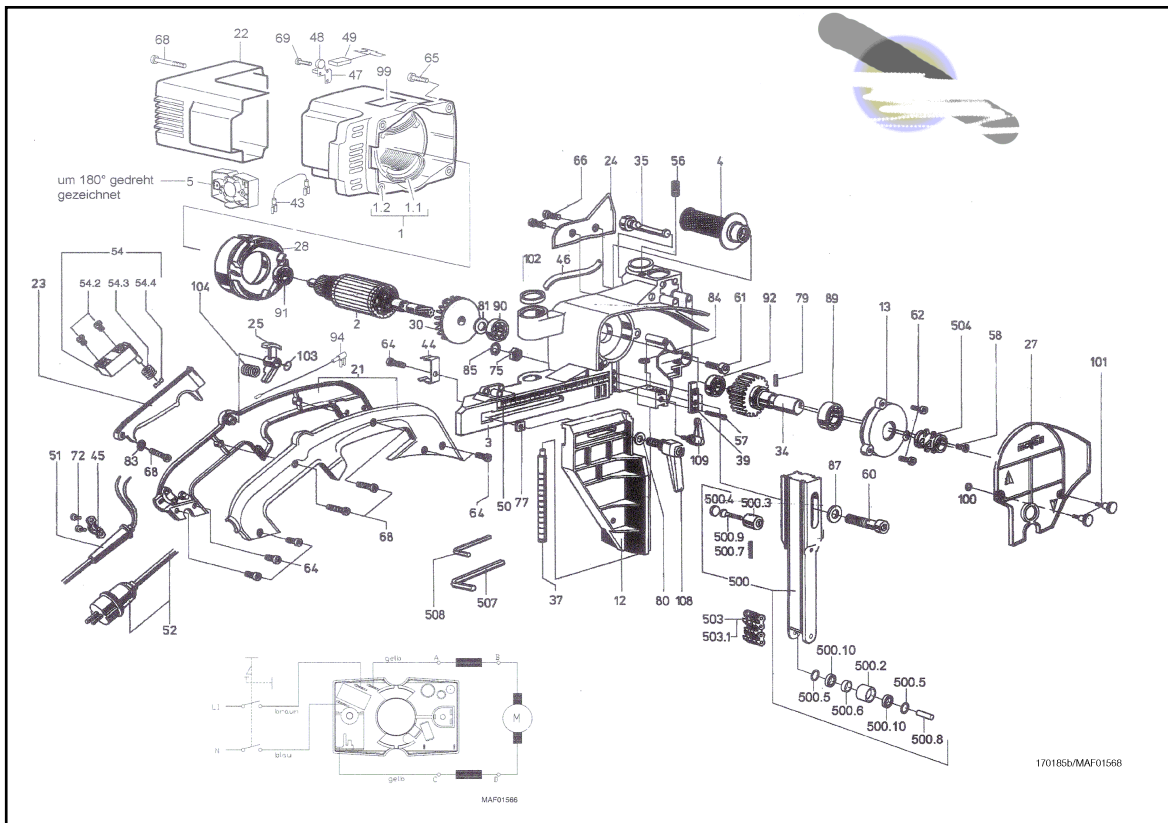

Chain Mortiser LS 103/35 Ec complete with chain set 28 x 35 x 100 mm (1 1/8 x 1 3/8 x 3 15/16 in.)

hotspot	spare part number	EAN	name of spare part	count	Preis-schlüssel
1	084608	4032689163628	Motor casing with inductor 230 V	1	40
1.1	084577	4032689154411	Inductor with coil 230 V	1	36
1.2	203849	4032689160368	Motor casing, empty	1	26
2	088205	4032689165721	Armature, balanced	1	42
3	200952	4032689039282	Gear casing	1	51
4	203387	4032689133829	Handle	1	23
5	077127	4032689164717	Control module	1	30
12	200954	4032689069456	Stop plate	1	31
13	200956	4032689055893	Bearing cover	1	27
21	200960	4032689041698	Handle shells (pair)	1	19
22	204643	4032689163741	Motor cover	1	17
23	201114	4032689078496	Switch lever	1	10
24	200962	4032689000497	Cover	1	5