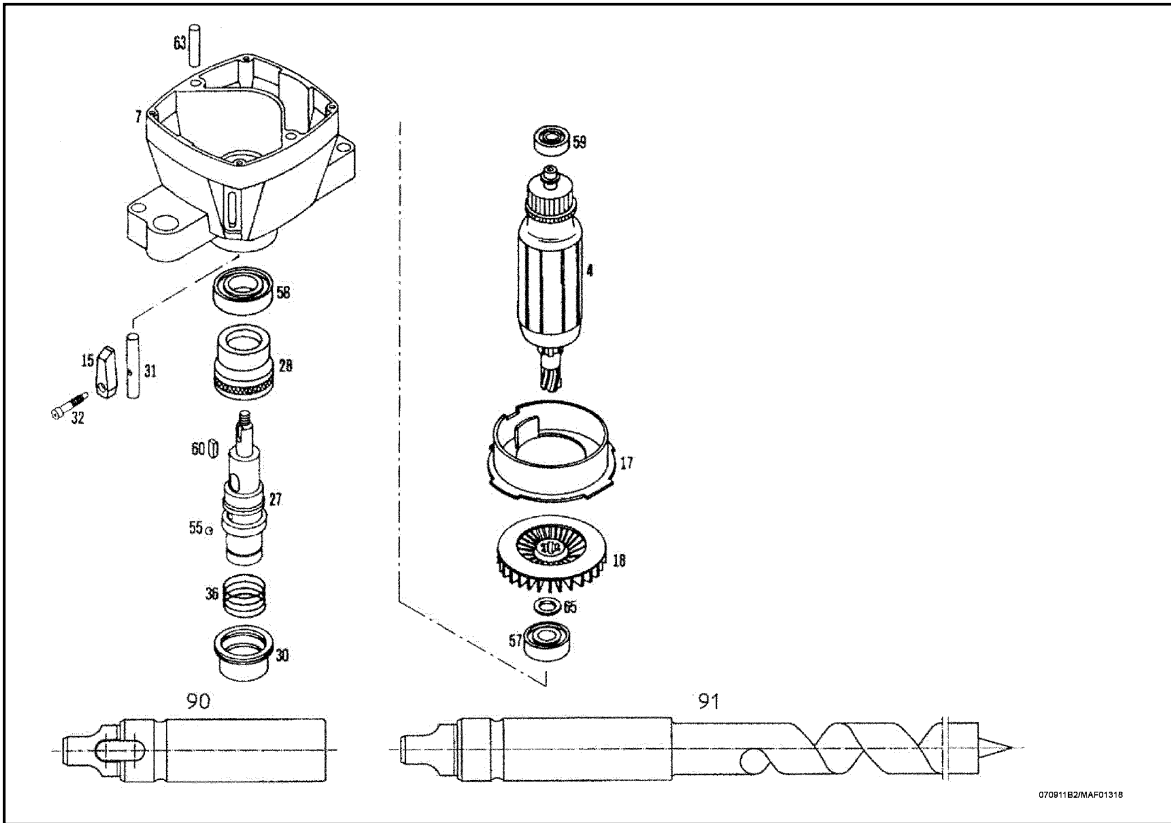

Carpentry Drilling Machine ZB 600 E (single-phase) with drill mount, max. drilling depth 475 mm (18 11/16 in.)

0700118/MAF01S18

070911B2/MAF01318

070911B3/MAF00905

hotspot	spare part number	EAN	name of spare part	count	Preis-schlüssel
1	084410	4032689063126	Motor casing with inductor	1	42
2	084411	4032689060163	Inductor with coil	1	39
3	203635	4032689141329	Motor casing, empty	1	26
4	088112	4032689003009	Armature, balanced	1	45
5	038975	4032689098470	Tachometer carrier	1	14
6	039162	4032689055633	Bearing cover	1	42
7	039164	4032689038797	Gear casing	1	47
8	039173	4032689041308	Handle hood	1	24
9	204179	4032689153155	Motor cover	1	14
10	039172	4032689041810	Handle shell, right	1	12
11	039171	4032689041469	Handle shell, left	1	12
12	039167	4032689000404	Cover	4	5
13	039166	4032689080048	Sliding cover	1	5
14	039169	4032689069975	Locking bolt	1	5
15	039170	4032689078564	Switch lever	1	5
16	039168	4032689033686	Guide rod	1	5
17	039181	4032689059655	Air conducting ring	1	12