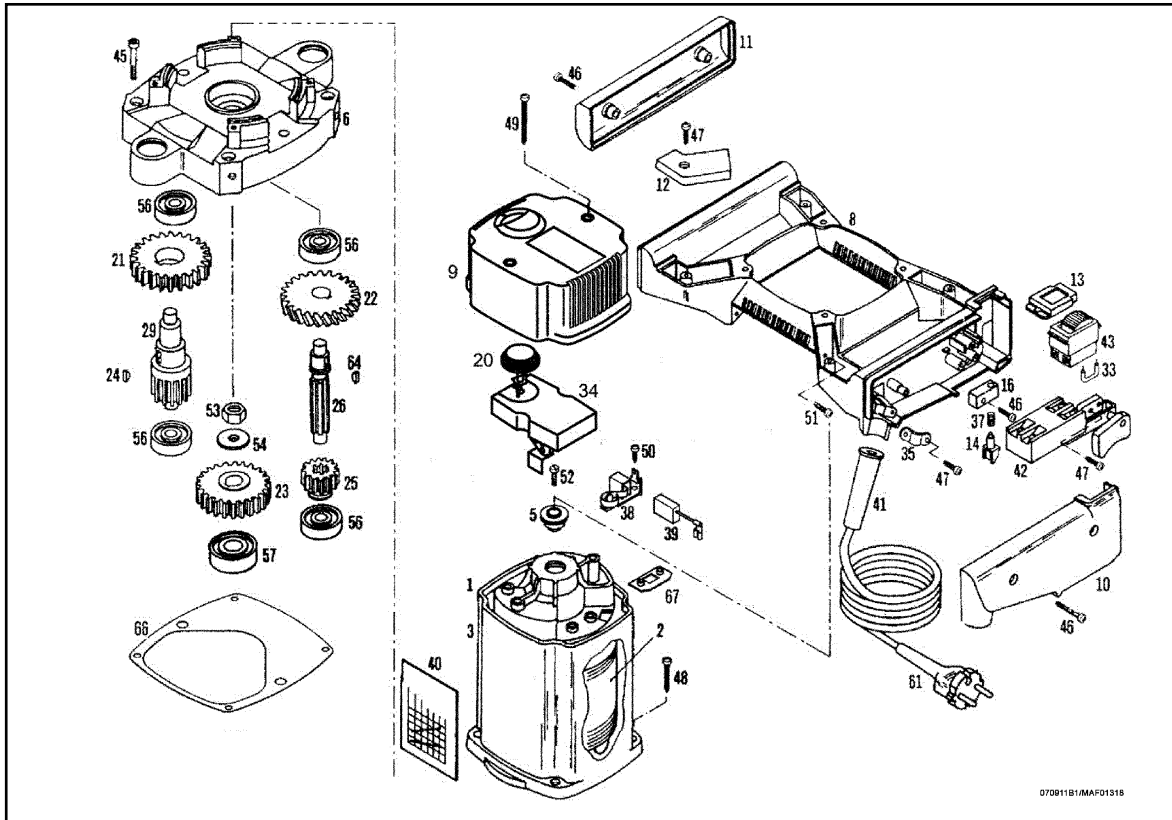

Carpentry Drilling Machine ZB 600 E (single-phase) with drill mount, max. drilling depth 475 mm (18 11/16 in.)

0700118/MAF01S18

070911B2/MAF01318

070911B3/MAF00905

hotspot	spare part number	EAN	name of spare part	count	Preis-schlüssel
1	084410	4032689063126	Motor casing with inductor	1	42
2	084411	4032689060163	Inductor with coil	1	39
3	203635	4032689141329	Motor casing, empty	1	26
4	088112	4032689003009	Armature, balanced	1	45
5	038975	4032689098470	Tachometer carrier	1	14
6	039162	4032689055633	Bearing cover	1	42
7	039164	4032689038797	Gear casing	1	47
8	039173	4032689041308	Handle hood	1	24
9	204179	4032689153155	Motor cover	1	14
10	039172	4032689041810	Handle shell, right	1	12
11	039171	4032689041469	Handle shell, left	1	12
12	039167	4032689000404	Cover	4	5
13	039166	4032689080048	Sliding cover	1	5
14	039169	4032689069975	Locking bolt	1	5
15	039170	4032689078564	Switch lever	1	5
16	039168	4032689033686	Guide rod	1	5
17	039181	4032689059655	Air conducting ring	1	12