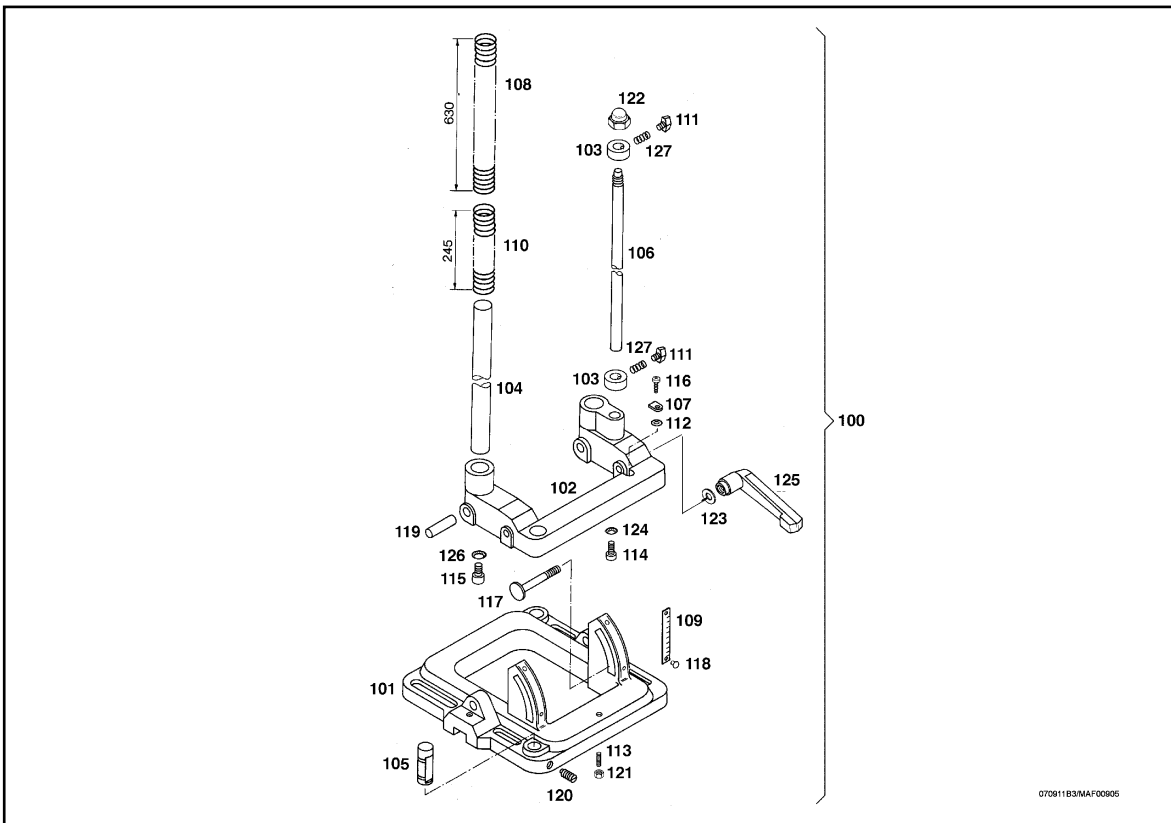

Carpentry Drilling Machine ZB 600 E (single-phase) with drill mount, max. drilling depth 475 mm (18 11/16 in.)

0700118/MAF01S18

070911B2/MAF01318

070911B3/MAF00905

hotspot	spare part number	EAN	name of spare part	count	Preis-schlüssel
1	084410	4032689063126	Motor casing with inductor	1	42
2	084411	4032689060163	Inductor with coil	1	39
3	203635	4032689141329	Motor casing, empty	1	26
4	088112	4032689003009	Armature, balanced	1	45
5	038975	4032689098470	Tachometer carrier	1	14
6	039162	4032689055633	Bearing cover	1	42
7	039164	4032689038797	Gear casing	1	47
8	039173	4032689041308	Handle hood	1	24
9	204179	4032689153155	Motor cover	1	14
10	039172	4032689041810	Handle shell, right	1	12
11	039171	4032689041469	Handle shell, left	1	12
12	039167	4032689000404	Cover	4	5
13	039166	4032689080048	Sliding cover	1	5
14	039169	4032689069975	Locking bolt	1	5
15	039170	4032689078564	Switch lever	1	5
16	039168	4032689033686	Guide rod	1	5
17	039181	4032689059655	Air conducting ring	1	12