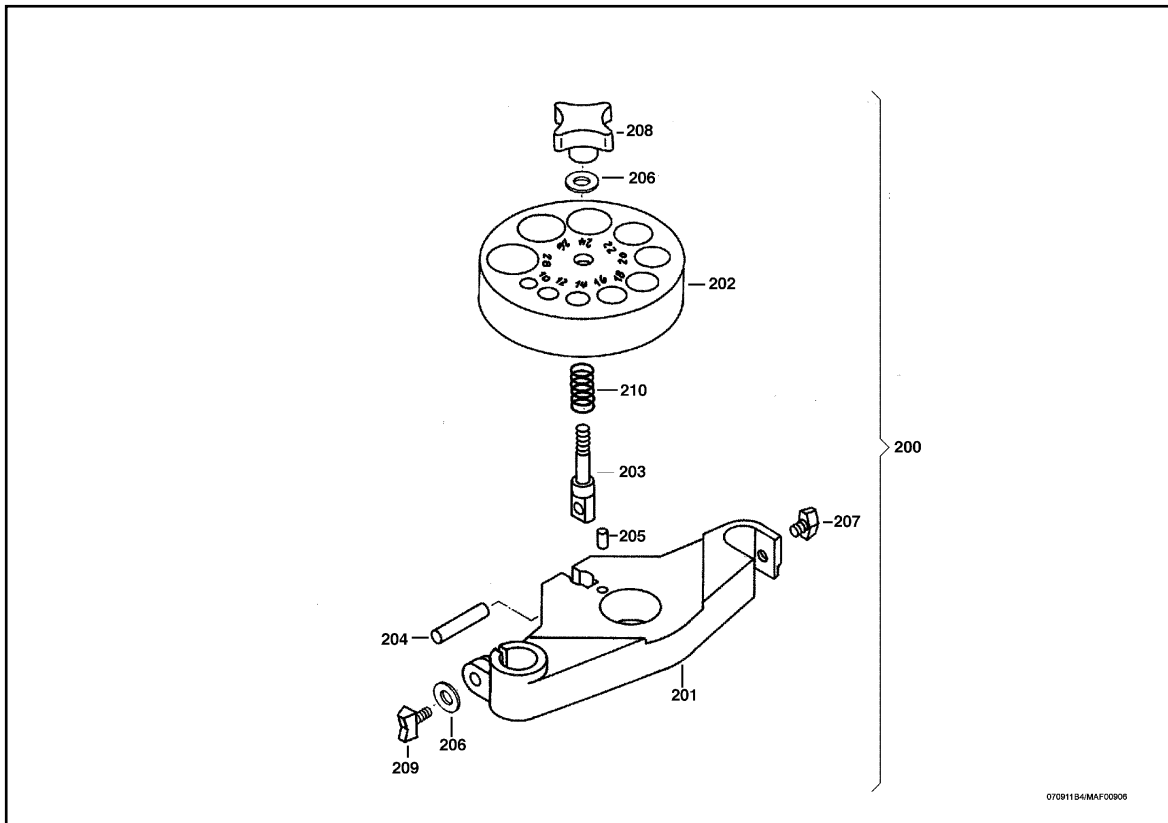

Carpentry Drilling Machine ZB 600 E (single-phase) with drill mount, max. drilling depth 475 mm (18 11/16 in.)

0700118/MAF01S18

070911B2/MAF01318

070911B3/MAF00905

hotspot	spare part number	EAN	name of spare part	count	Preis-schlüssel
1	084410	4032689063126	Motor casing with inductor	1	42
2	084411	4032689060163	Inductor with coil	1	39
3	203635	4032689141329	Motor casing, empty	1	26
4	088112	4032689003009	Armature, balanced	1	45
5	038975	4032689098470	Tachometer carrier	1	14
6	039162	4032689055633	Bearing cover	1	42
7	039164	4032689038797	Gear casing	1	47
8	039173	4032689041308	Handle hood	1	24
9	204179	4032689153155	Motor cover	1	14
10	039172	4032689041810	Handle shell, right	1	12
11	039171	4032689041469	Handle shell, left	1	12
12	039167	4032689000404	Cover	4	5
13	039166	4032689080048	Sliding cover	1	5
14	039169	4032689069975	Locking bolt	1	5
15	039170	4032689078564	Switch lever	1	5
16	039168	4032689033686	Guide rod	1	5
17	039181	4032689059655	Air conducting ring	1	12