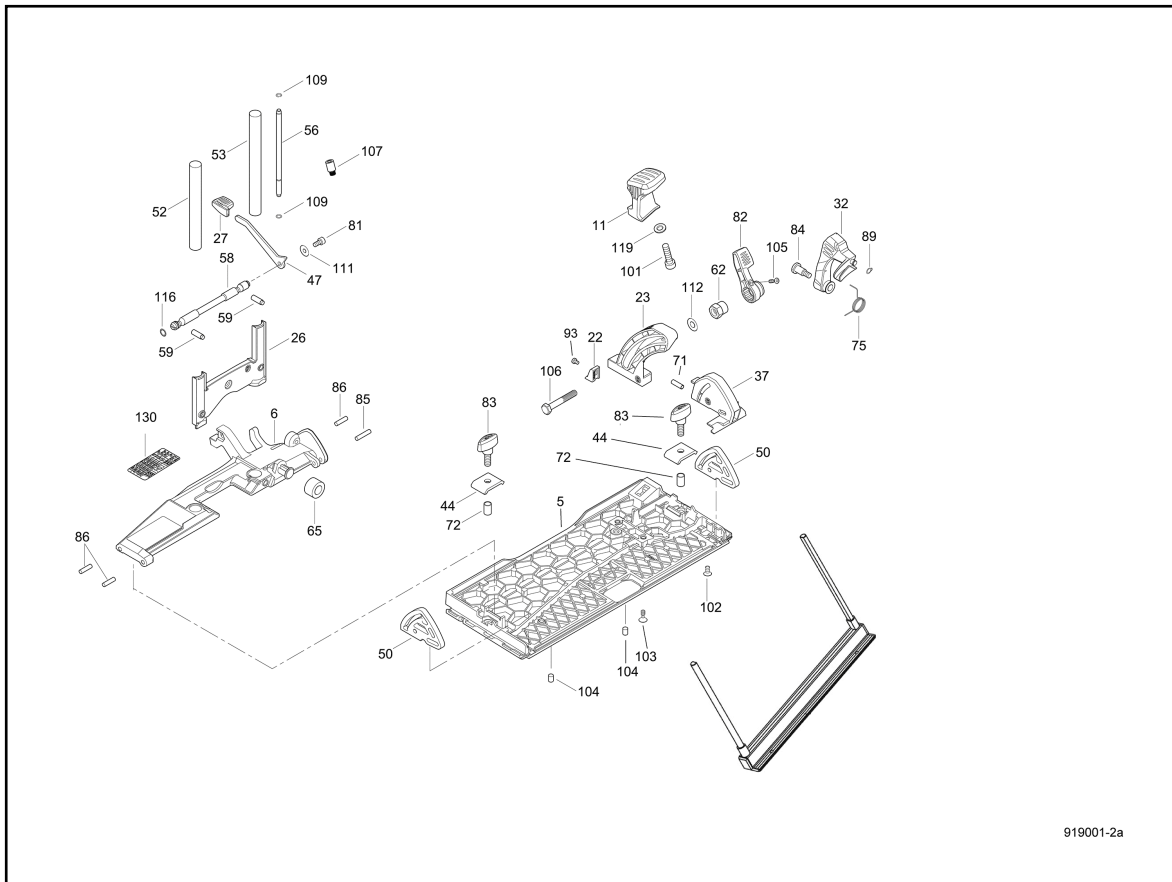

# Portable Circular Saw K 65 cc

919001-2a

hotspot	spare part number	EAN	name of spare part	count	Preis-schlüssel
1	084660	4032689191973	Motor casing	1	33
1.1	084658	4032689191966	Inductor	1	29
1.2	204506	4032689169620	Motor casing, empty	1	22
2	088232	4032689191980	Armature	1	36
4	205849	4032689192024	Gear casing	1	33
5	206285	4032689192352	Base plate	1	30
6	205863	4032689192093	Tilting support	1	26
7	205845	4032689191997	Protective cover	1	25
8	205847	4032689192017	Bearing cover	1	16
11	206278	4032689192338	Handle	1	7
12	204490	4032689172613	Handle shell	1	10
13	204486	4032689168517	Handle shell	1	11
14	204513	4032689172606	handle shell cover	1	8
15	204493	4032689168579	Motor cover	1	13
16	206283	4032689192345	Air conducting ring	1	10
17	204494	4032689168586	Switch trigger	1	8