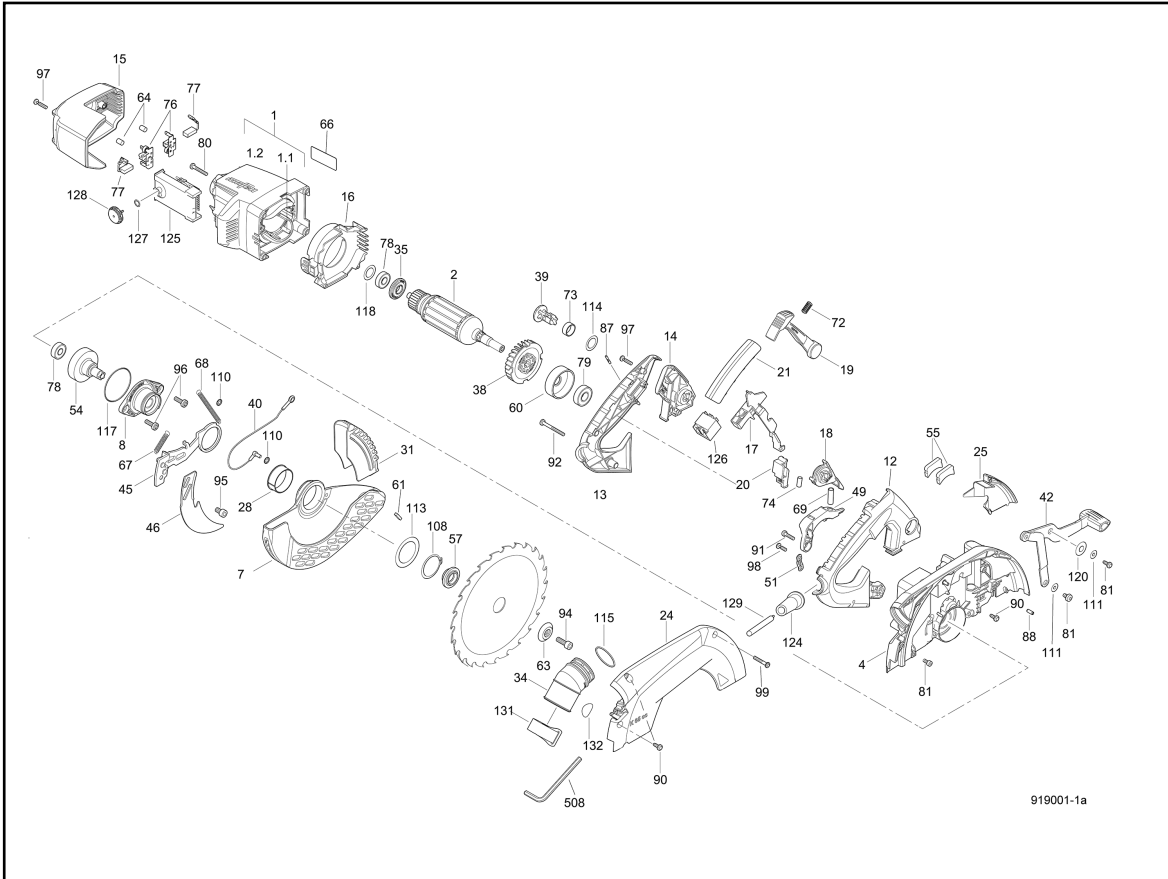

# Portable Circular Saw K 65 cc

919001-2a

hotspot	spare part number	EAN	name of spare part	count	Preis-schlüssel
1	084660	4032689191973	Motor casing	1	33
1.1	084658	4032689191966	Inductor	1	29
1.2	204506	4032689169620	Motor casing, empty	1	22
2	088232	4032689191980	Armature	1	36
4	205849	4032689192024	Gear casing	1	33
5	206285	4032689192352	Base plate	1	30
6	205863	4032689192093	Tilting support	1	26
7	205845	4032689191997	Protective cover	1	25
8	205847	4032689192017	Bearing cover	1	16
11	206278	4032689192338	Handle	1	7
12	204490	4032689172613	Handle shell	1	10
13	204486	4032689168517	Handle shell	1	11
14	204513	4032689172606	handle shell cover	1	8
15	204493	4032689168579	Motor cover	1	13
16	206283	4032689192345	Air conducting ring	1	10
17	204494	4032689168586	Switch trigger	1	8