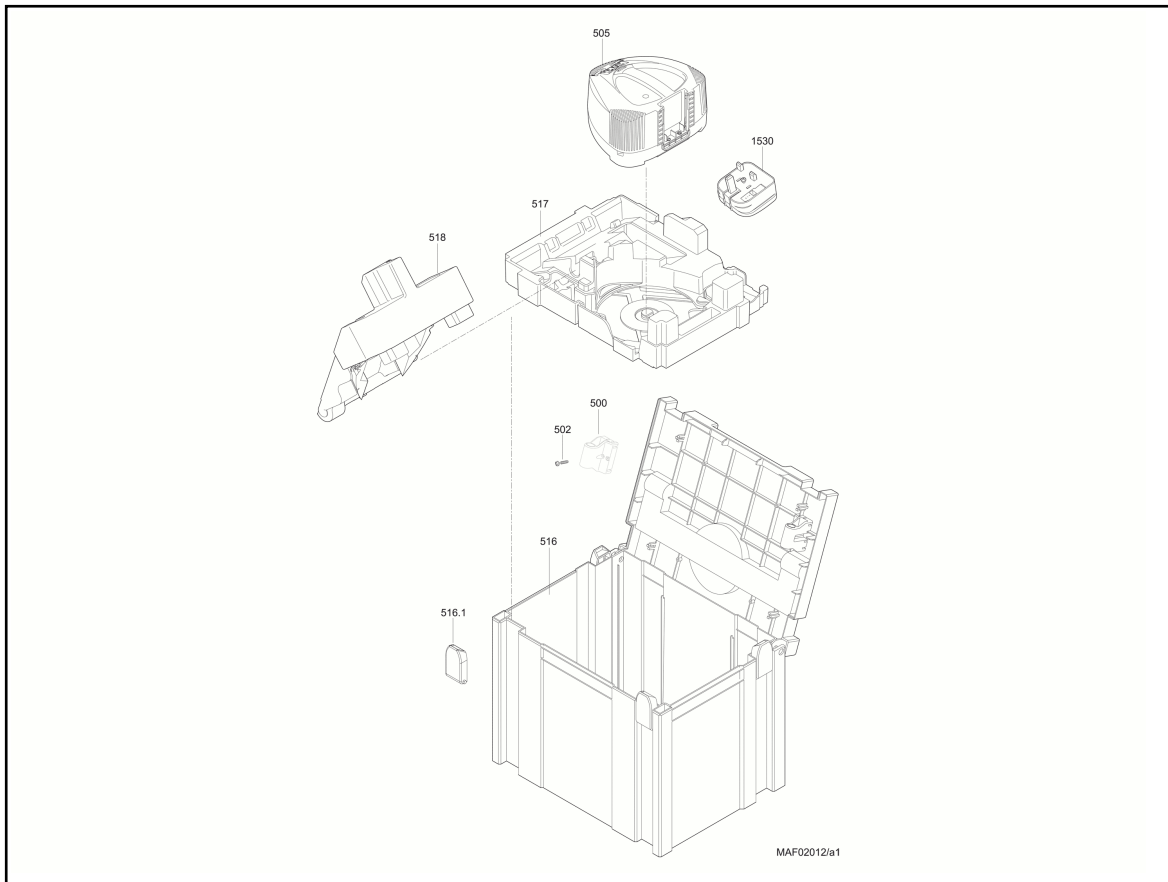

Portable Circular Saw MS 55 / 36 V in MAFELL-MAX

hotspot	spare part number	EAN	name of spare part	count	Preis-schlüssel
2	088228	4032689183084	Armature	1	36
4	203211	4032689133607	Gear casing	1	32
5	201432	4032689042268	Base plate	1	29
6	203212	4032689133621	Tilting support	1	24
7	201439	4032689084121	Protective cover	1	25
8	203209	4032689133645	Gear casing cover	1	19
9	205772	4032689185651	Protective cover	1	22
12	205761	4032689183312	Motor casing	1	24
13	205765	4032689183343	Handle shell	1	15
14	205763	4032689183329	Motor cover	1	14
15	205766	4032689183350	Air conducting ring	1	12
16	205390	4032689183299	Switch trigger	1	8
17	205370	4032689183237	Locking lever	1	7
18	203877	4032689149097	Handle insert	1	8
19	205389	4032689183282	Lock-off button	1	7
21	205767	4032689183367	Push-button	1	6