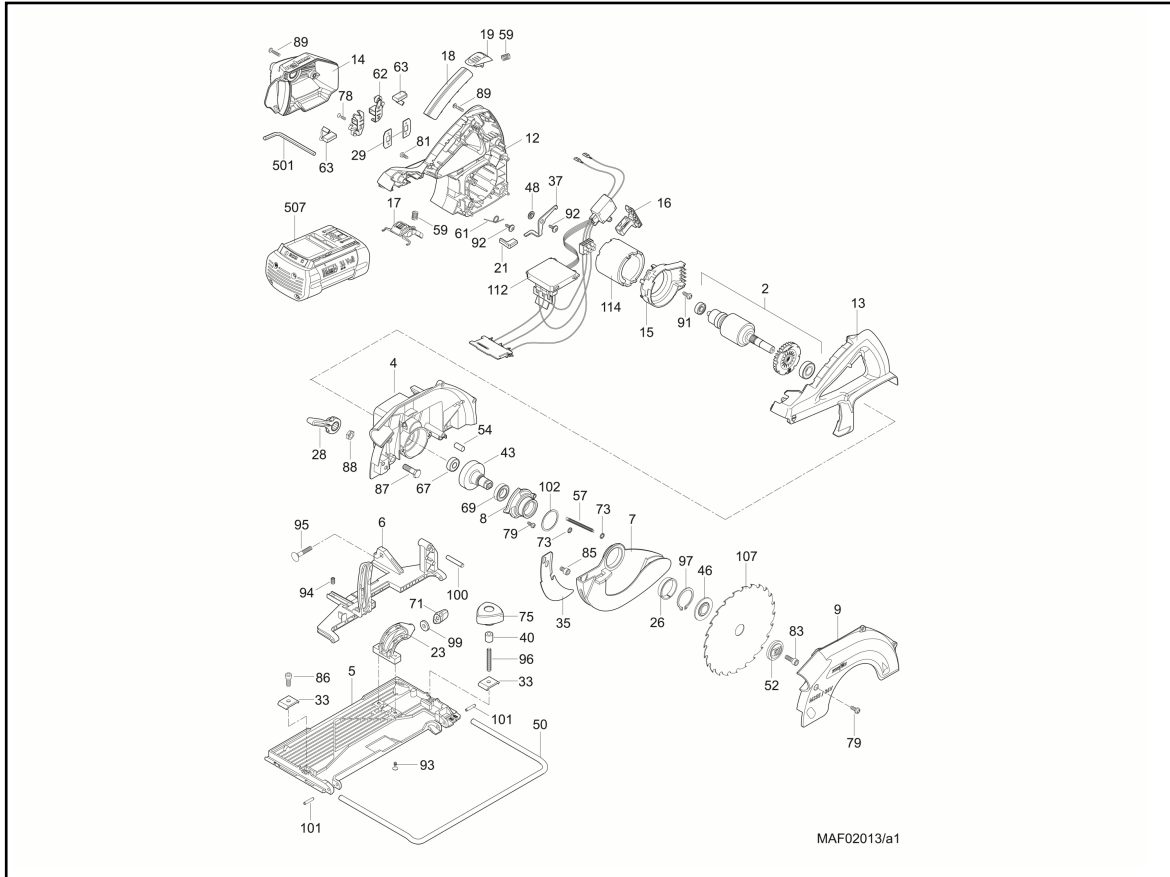

Portable Circular Saw MS 55 / 36 V in MAFELL-MAX

hotspot	spare part number	EAN	name of spare part	count	Preis-schlüssel
2	088228	4032689183084	Armature	1	36
4	203211	4032689133607	Gear casing	1	32
5	201432	4032689042268	Base plate	1	29
6	203212	4032689133621	Tilting support	1	24
7	201439	4032689084121	Protective cover	1	25
8	203209	4032689133645	Gear casing cover	1	19
9	205772	4032689185651	Protective cover	1	22
12	205761	4032689183312	Motor casing	1	24
13	205765	4032689183343	Handle shell	1	15
14	205763	4032689183329	Motor cover	1	14
15	205766	4032689183350	Air conducting ring	1	12
16	205390	4032689183299	Switch trigger	1	8
17	205370	4032689183237	Locking lever	1	7
18	203877	4032689149097	Handle insert	1	8
19	205389	4032689183282	Lock-off button	1	7
21	205767	4032689183367	Push-button	1	6