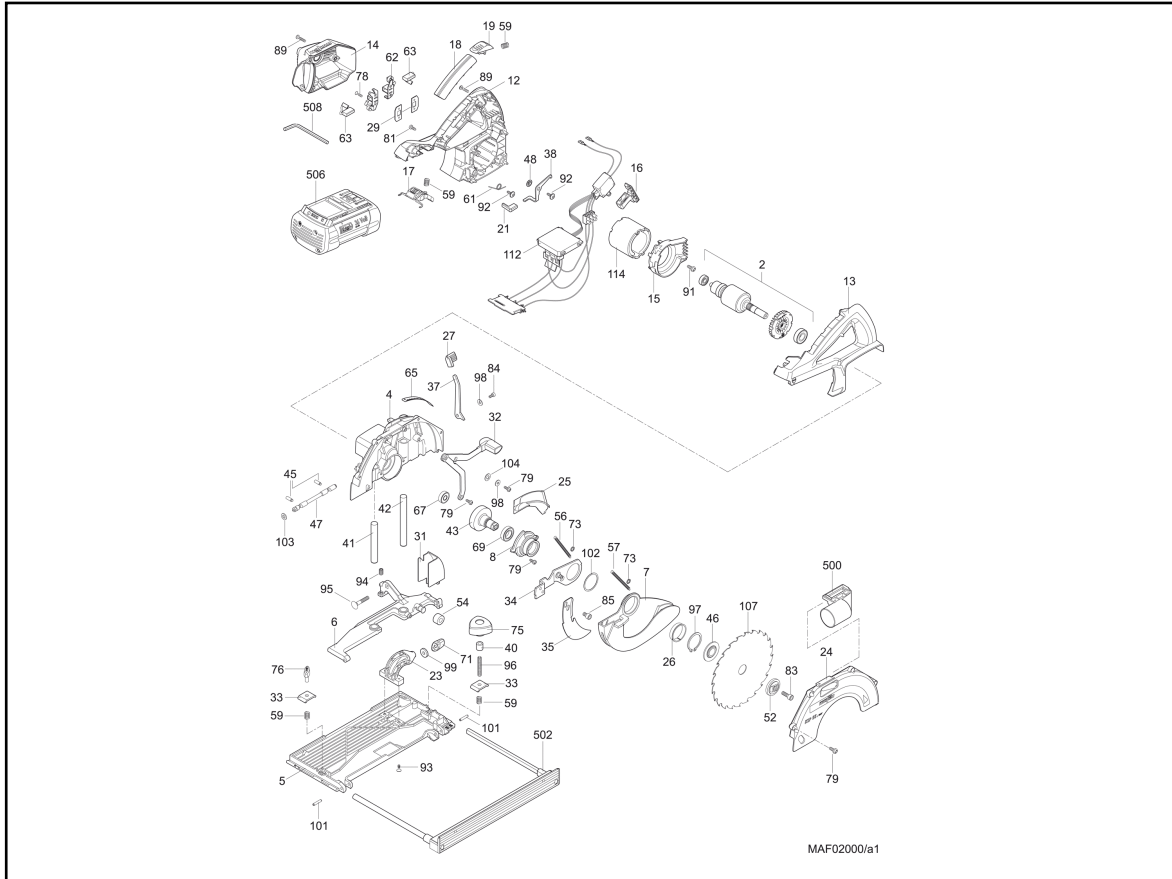

Portable Circular Saw KSP 55 / 36 V in MAFELL-MAX

hotspot	spare part number	EAN	name of spare part	count	Preis-schlüssel
2	088228	4032689183084	Armature	1	36
4	201438	4032689039503	Gear casing	1	33
5	201432	4032689042268	Base plate	1	29
6	204030	4032689149158	Tilting support	1	24
7	201439	4032689084121	Protective cover	1	25
8	200035	4032689038612	Gear casing cover	1	20
12	205761	4032689183312	Motor casing	1	24
13	205765	4032689183343	Handle shell	1	15
14	205763	4032689183329	Motor cover	1	14
15	205766	4032689183350	Air conducting ring	1	12
16	205390	4032689183299	Switch trigger	1	8
17	205370	4032689183237	Locking lever	1	7
18	203877	4032689149097	Handle insert	1	8
19	205389	4032689183282	Lock-off button	1	7
21	205767	4032689183367	Push-button	1	6
23	200009	4032689086545	Segment for tilting	1	10