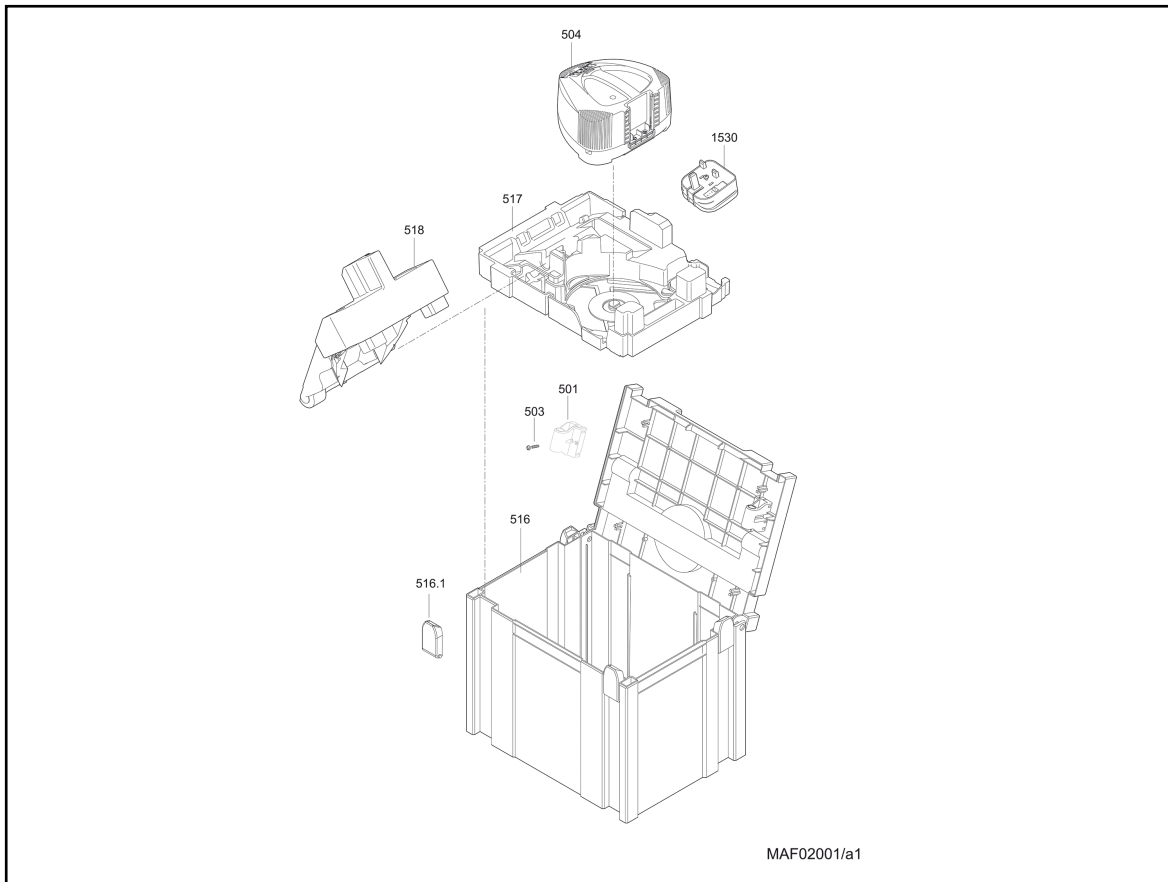

Portable Circular Saw KSP 55 / 36 V in MAFELL-MAX

hotspot	spare part number	EAN	name of spare part	count	Preis-schlüssel
2	088228	4032689183084	Armature	1	36
4	201438	4032689039503	Gear casing	1	33
5	201432	4032689042268	Base plate	1	29
6	204030	4032689149158	Tilting support	1	24
7	201439	4032689084121	Protective cover	1	25
8	200035	4032689038612	Gear casing cover	1	20
12	205761	4032689183312	Motor casing	1	24
13	205765	4032689183343	Handle shell	1	15
14	205763	4032689183329	Motor cover	1	14
15	205766	4032689183350	Air conducting ring	1	12
16	205390	4032689183299	Switch trigger	1	8
17	205370	4032689183237	Locking lever	1	7
18	203877	4032689149097	Handle insert	1	8
19	205389	4032689183282	Lock-off button	1	7
21	205767	4032689183367	Push-button	1	6
23	200009	4032689086545	Segment for tilting	1	10