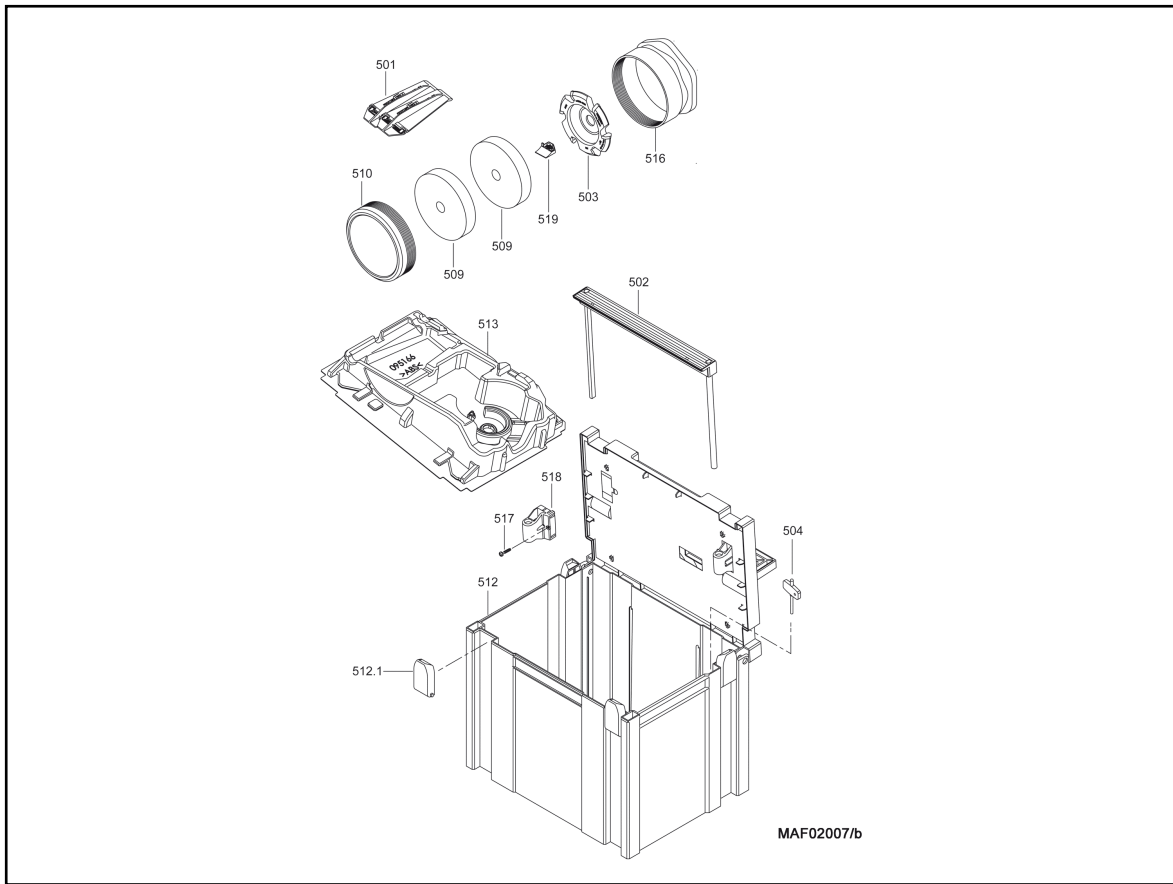

hotspot	spare part number	EAN	name of spare part	count	Preis-schlüssel
1	084620	4032689169606	Motor casing with inductor 230 V	1	32
1.1	084618	4032689165509	Inductor with coil 230 V	1	28
1.2	204506	4032689169620	Motor casing, empty	1	22
2	088224	4032689181103	Armature	1	36
3.1	063160	4032689132631	Brush holder	2	7
3.2	063164	4032689132709	Carbon brush with automatic cut-off	2	11
4	205801	4032689184272	Depth stop	1	17
4.1	206027	4032689185613	depth setting	1	11
4.2	204497	4032689168616	Indicator	1	6
4.3	204511	4032689168708	Sliding cover	1	6
4.4	204520	4032689168777	Indicator	1	6
4.5	055233	4032689058320	Cylindrical oval-head screw	2	1
4.6	061015	4032689078939	Washer	1	1
4.7	066043	4032689021393	Pressure spring	1	2
4.8	006691	4032689022024	Pressure spring	1	1
5	204488	4032689168531	lock	1	18
6	205822	4032689184203	Protective cover	1	32
7	205825	4032689184197	Gear casing	1	34
8	205817	4032689184234	glider	1	20
9	205819	4032689184456	Frame	1	20
12	206069	4032689185323	Hose connector	1	16
13	206070	4032689185330	Base plate	1	42
15	204486	4032689168517	Handle shell	1	11
16	204492	4032689168562	Insulating disk	1	5
17	204493	4032689168579	Motor cover	1	13
18	204494	4032689168586	Switch trigger	1	8
19	205308	4032689184265	Handle	1	10
20	205807	4032689184296	Protective cover	1	15
22	204507	4032689168678	Locking lever	1	9
23	204509	4032689168685	Locking lever	1	5
24	204510	4032689168692	Lock-off button	1	8
25	204517	4032689168746	Fan	1	7
26	204518	4032689168753	Air conducting ring	1	8