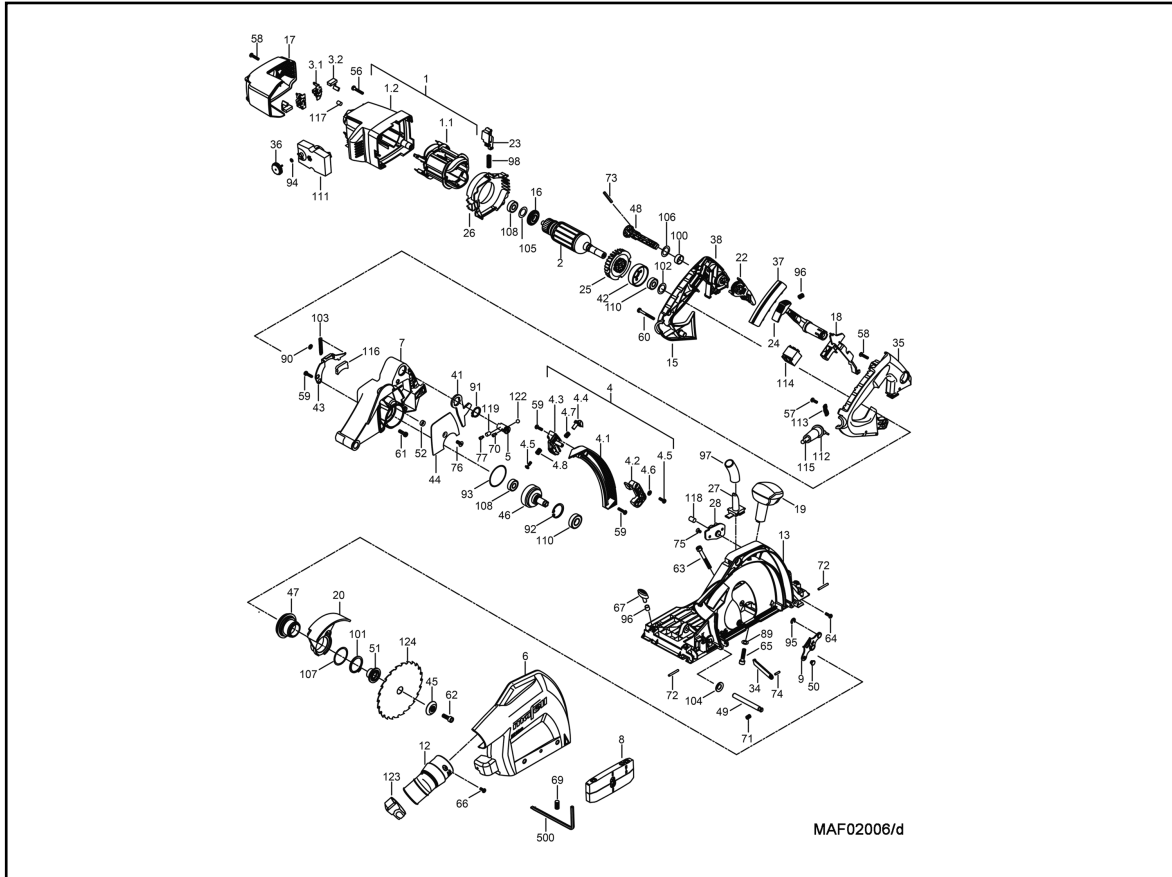

Multi-cutter MF 26 cc AF-MAX in the MAFELL-MAX