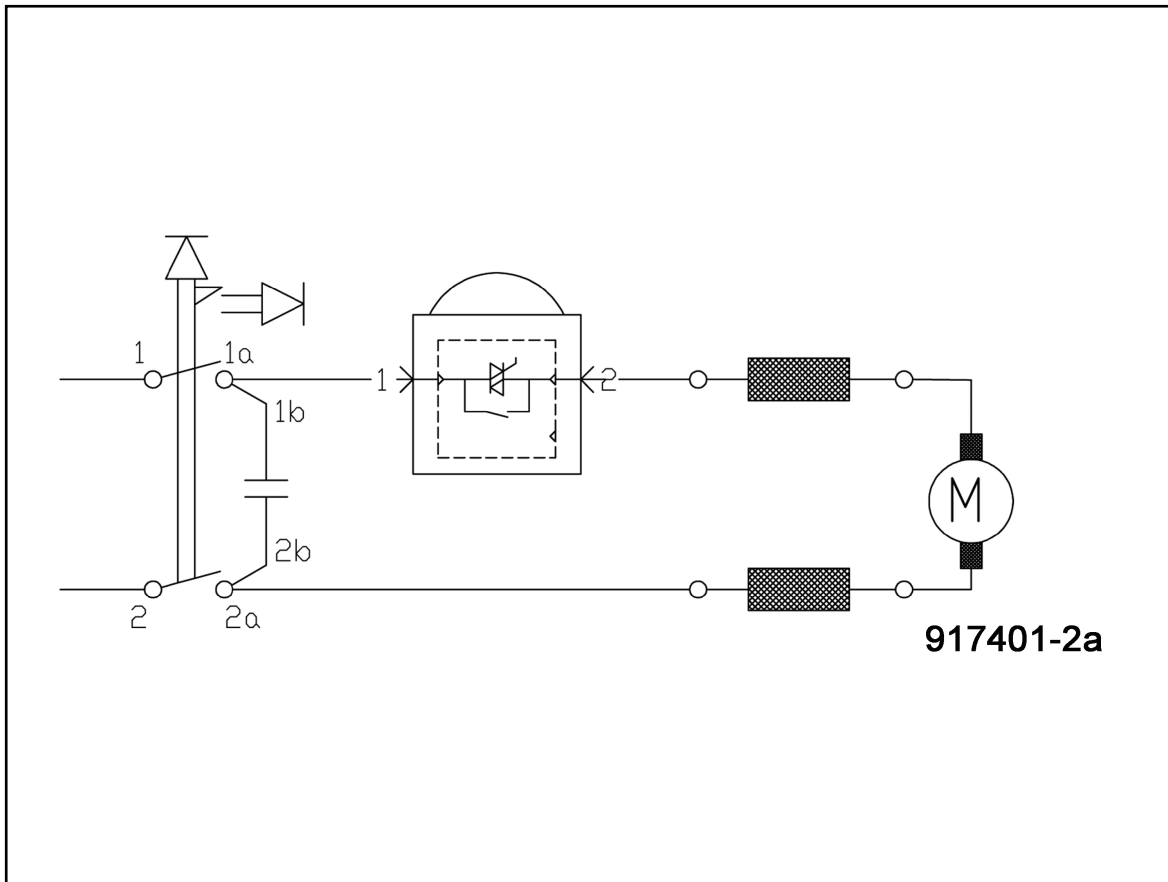

# Orbital Disk Sander EVA 150 E / 5 in MAFELL-MAX

917701-1a

hotspot	spare part number	EAN	name of spare part	count	Preis-schlüssel
1	084629	4032689187105	Motor casing with inductor 230 V	1	31
1.1	204783	4032689176932	Motor casing	1	21
1.2	084649	4032689182810	Inductor	1	25
2	088214	4032689182827	Armature balanced	1	31
5	204784	4032689177588	Supplementary handle	1	16
6	205571	4032689177014	Adapter	1	13
8	205833	4032689187174	Fan	1	27
9	204782	4032689176925	Upper handle	1	18
10	063160	4032689132631	Brush holder	2	7
10.1	063164	4032689132709	Carbon brush with automatic cut-off	2	11
11	093457	4032689187136	sanding pad EVA-ST-S	1	99
11/1	093455	4032689186788	sanding pad EVA-ST-H	1	99
12	205083	4032689186900	Bearing flange	1	24
14	204789	4032689176949	Lower handle	1	15
15	203141	4032689140025	Cable clamp	1	3