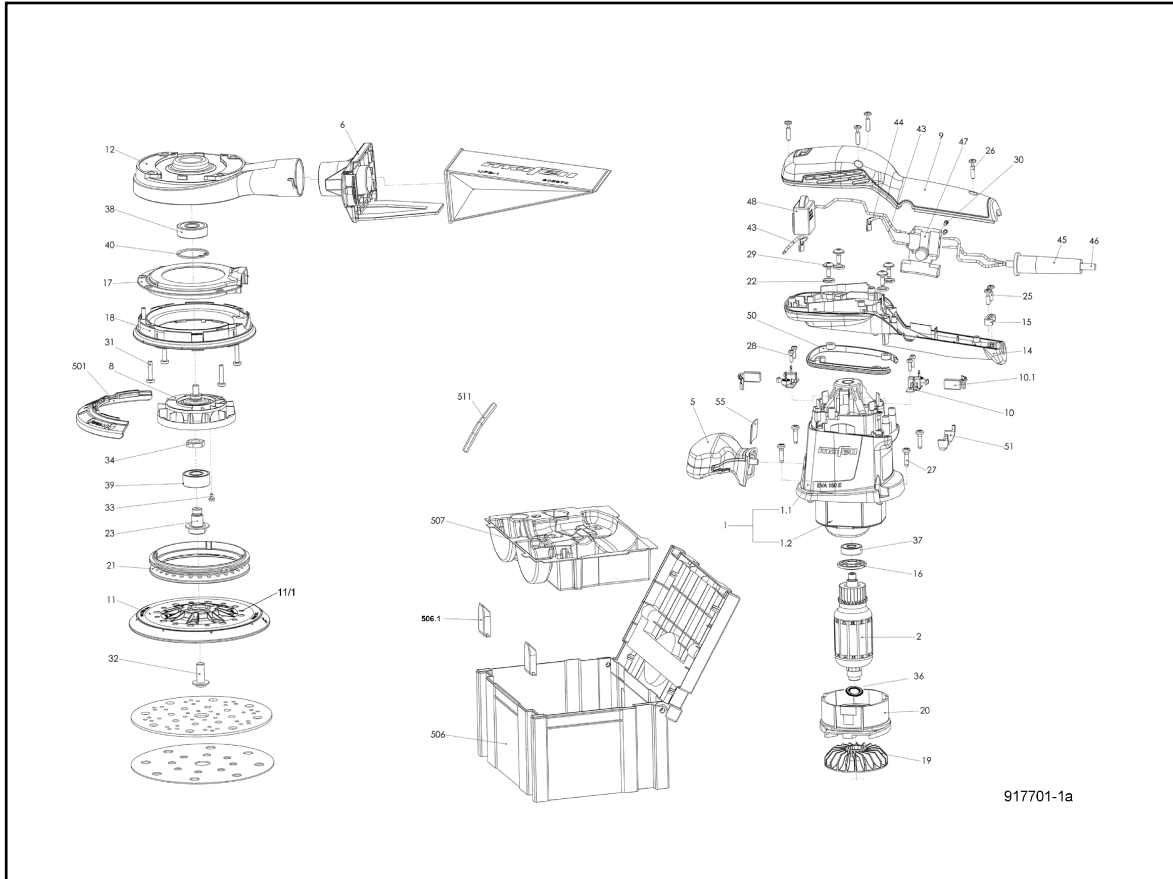

# Orbital Disk Sander EVA 150 E / 5 in MAFELL-MAX

917701-1a

hotspot	spare part number	EAN	name of spare part	count	Preis-schlüssel
1	084629	4032689187105	Motor casing with inductor 230 V	1	31
1.1	204783	4032689176932	Motor casing	1	21
1.2	084649	4032689182810	Inductor	1	25
2	088214	4032689182827	Armature balanced	1	31
5	204784	4032689177588	Supplementary handle	1	16
6	205571	4032689177014	Adapter	1	13
8	205833	4032689187174	Fan	1	27
9	204782	4032689176925	Upper handle	1	18
10	063160	4032689132631	Brush holder	2	7
10.1	063164	4032689132709	Carbon brush with automatic cut-off	2	11
11	093457	4032689187136	sanding pad EVA-ST-S	1	99
11/1	093455	4032689186788	sanding pad EVA-ST-H	1	99
12	205083	4032689186900	Bearing flange	1	24
14	204789	4032689176949	Lower handle	1	15
15	203141	4032689140025	Cable clamp	1	3