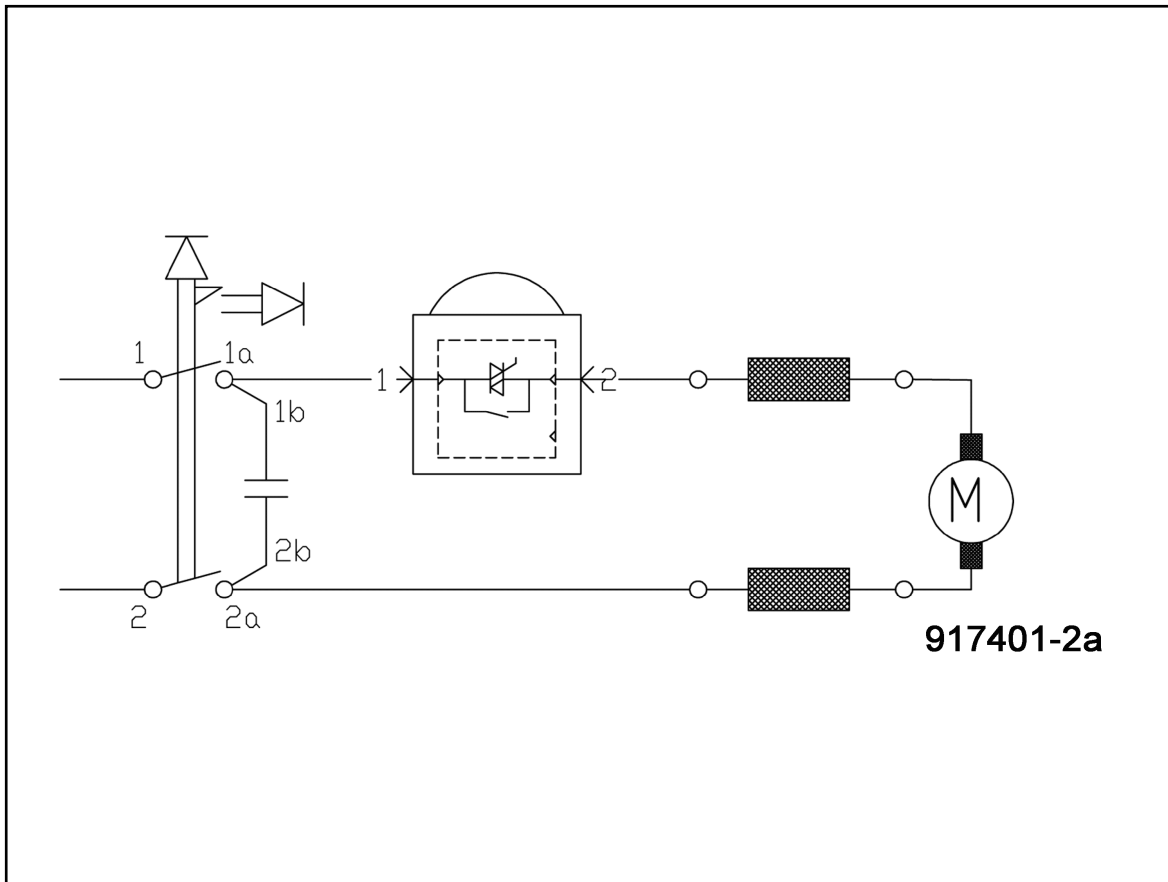

Orbital Disk Sander EVA 150 E / 3 in MAFELL-MAX

hotspot	spare part number	EAN	name of spare part	count	Preis-schlüssel
1	084629	4032689187105	Motor casing with inductor 230 V	1	31
1.1	204783	4032689176932	Motor casing	1	21
1.2	084649	4032689182810	Inductor	1	25
2	088214	4032689182827	Armature balanced	1	31
5	204784	4032689177588	Supplementary handle	1	16
6	205571	4032689177014	Adapter	1	13
8	205835	4032689187198	Fan	1	27
9	204782	4032689176925	Upper handle	1	18
10	063160	4032689132631	Brush holder	2	7
10.1	063164	4032689132709	Carbon brush with automatic cut-off	2	11
11	093457	4032689187136	sanding pad EVA-ST-S	1	99
11/1	093455	4032689186788	sanding pad EVA-ST-H	1	99
12	205083	4032689186900	Bearing flange	1	24
14	204789	4032689176949	Lower handle	1	15
15	203141	4032689140025	Cable clamp	1	3