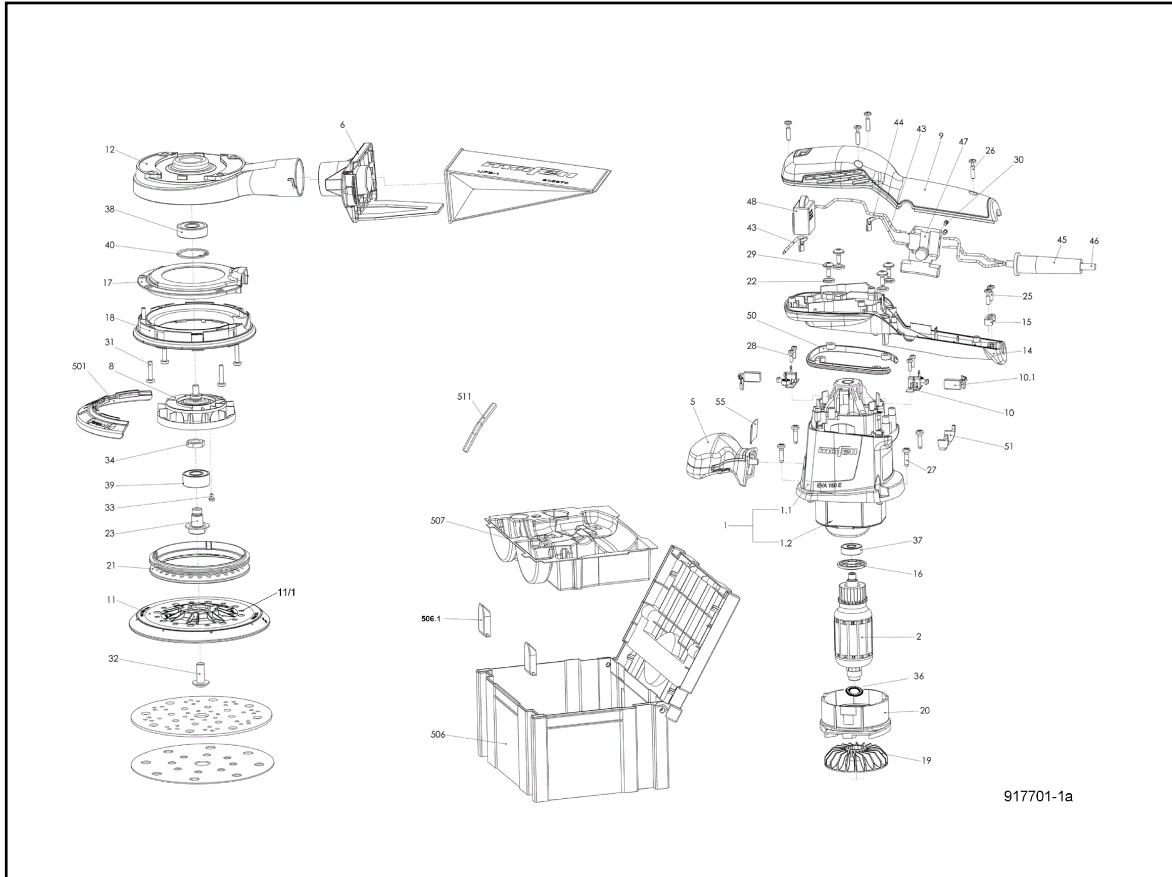

Orbital Disk Sander EVA 150 E / 3 in MAFELL-MAX

hotspot	spare part number	EAN	name of spare part	count	Preis-schlüssel
1	084629	4032689187105	Motor casing with inductor 230 V	1	31
1.1	204783	4032689176932	Motor casing	1	21
1.2	084649	4032689182810	Inductor	1	25
2	088214	4032689182827	Armature balanced	1	31
5	204784	4032689177588	Supplementary handle	1	16
6	205571	4032689177014	Adapter	1	13
8	205835	4032689187198	Fan	1	27
9	204782	4032689176925	Upper handle	1	18
10	063160	4032689132631	Brush holder	2	7
10.1	063164	4032689132709	Carbon brush with automatic cut-off	2	11
11	093457	4032689187136	sanding pad EVA-ST-S	1	99
11/1	093455	4032689186788	sanding pad EVA-ST-H	1	99
12	205083	4032689186900	Bearing flange	1	24
14	204789	4032689176949	Lower handle	1	15
15	203141	4032689140025	Cable clamp	1	3