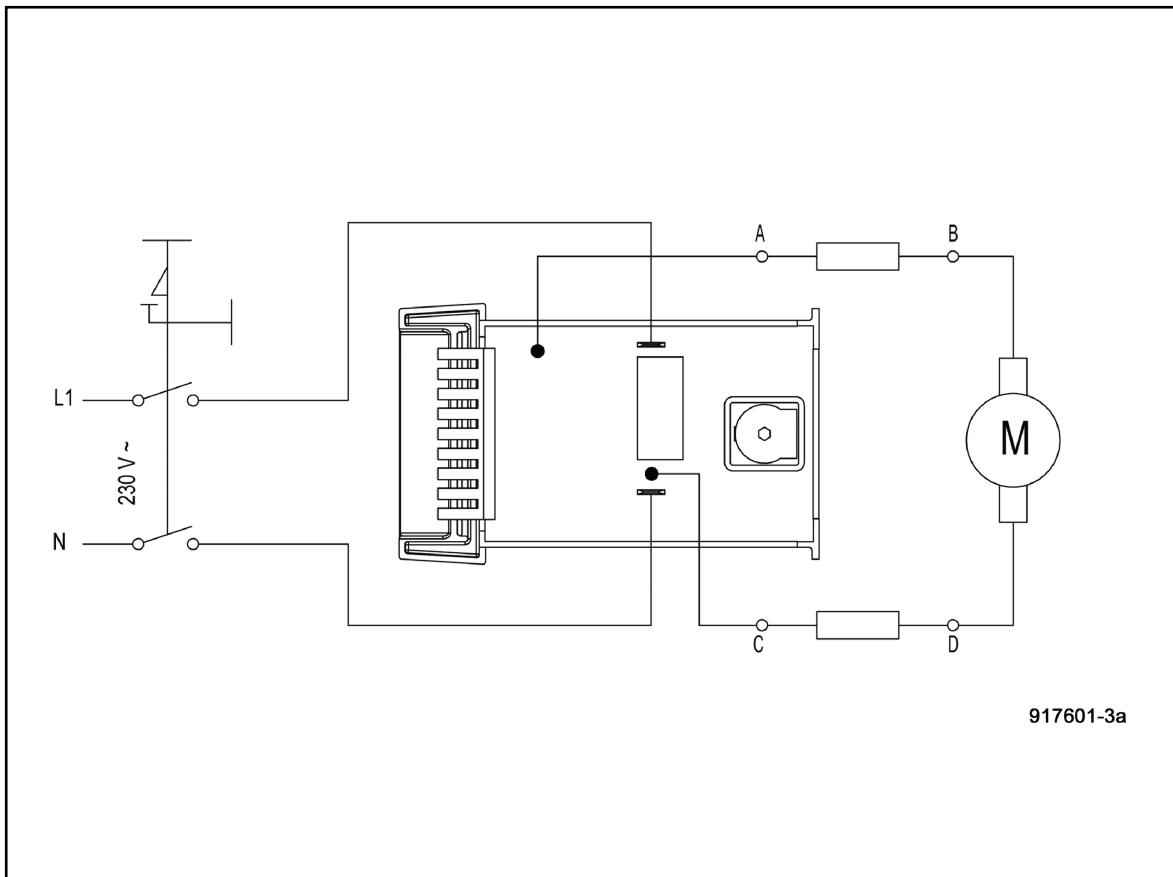

Plunge-Cut Saw MT 55 cc MaxiMAX in the MAFELL-MAX

hotspot	spare part number	EAN	name of spare part	count	Preis-schlüssel
1	084620	4032689169606	Motor casing with inductor 230 V	1	32
1.1	084618	4032689165509	Inductor with coil 230 V	1	28
1.2	204506	4032689169620	Motor casing, empty	1	22
2	088224	4032689181103	Armature	1	36
3.1	063160	4032689132631	Brush holder	2	7
3.2	063164	4032689132709	Carbon brush with automatic cut-off	2	11
4	204487	4032689168524	Depth stop	1	17
4.1	204496	4032689168609	depth setting	1	10
4.2	204497	4032689168616	Indicator	1	6
4.3	204511	4032689168708	Sliding cover	1	6
4.4	204520	4032689168777	Indicator	1	6
4.5	055233	4032689058320	Cylindrical oval-head screw	2	1
4.6	061015	4032689078939	Washer	1	1
4.7	066043	4032689021393	Pressure spring	1	2
4.8	006691	4032689022024	Pressure spring	1	1
5	204488	4032689168531	lock	1	18
6	204523	4032689168791	Protective cover	1	31
7	206084	4032689185743	Gear casing	1	34
8	204859	4032689168395	clamping unit	1	11
10	204482	4032689168487	Tilting support	1	35
11	204389	4032689168418	Base plate	1	31
12	204485	4032689168500	Hose connector	1	10
13	204486	4032689168517	Handle shell	1	11
14	204492	4032689168562	Insulating disk	1	5
15	204493	4032689168579	Motor cover	1	13
16	204494	4032689168586	Switch trigger	1	8
17	204495	4032689168593	Segment for tilting	1	9
18	204502	4032689168630	Segment for tilting	1	11
19	204504	4032689168654	Indicator	1	6
20	204507	4032689168678	Locking lever	1	9
21	204509	4032689168685	Locking lever	1	5
22	204510	4032689168692	Lock-off button	1	8
23	204517	4032689168746	Fan	1	7