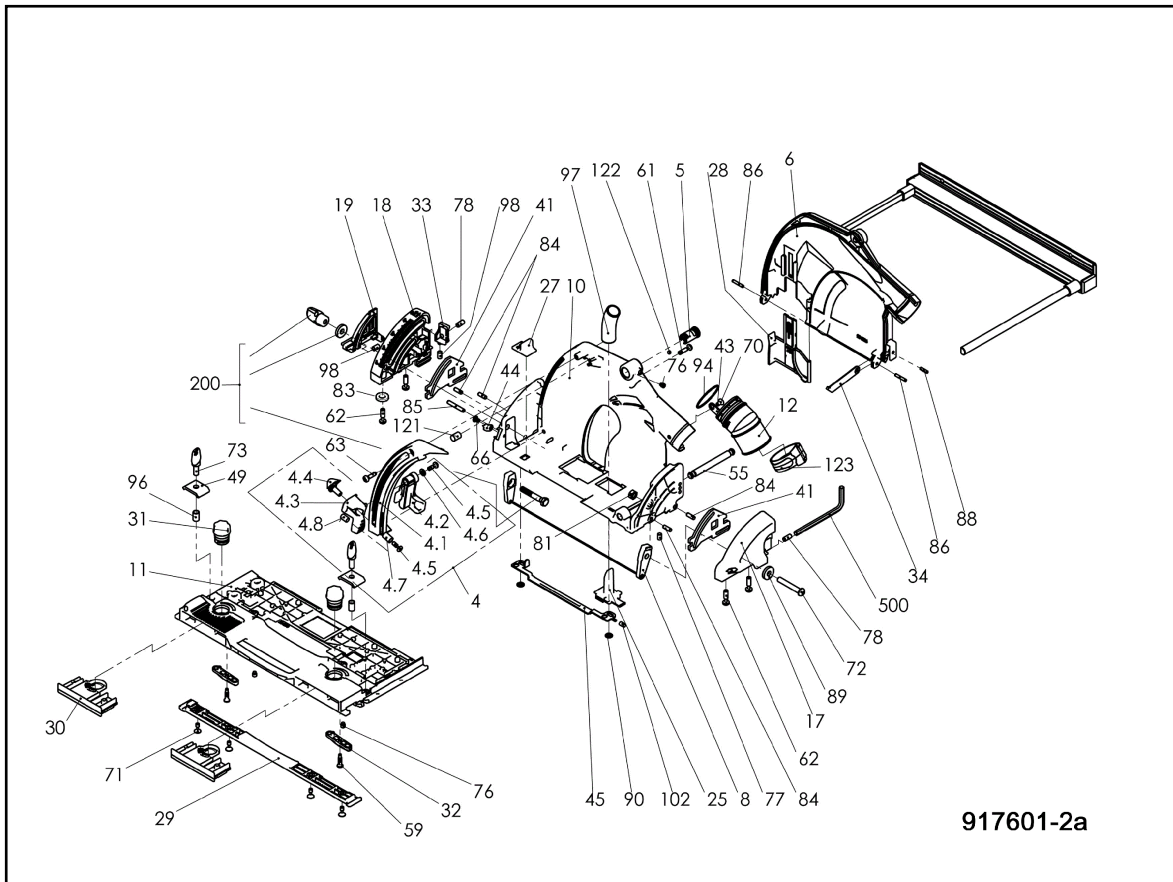

Plunge-Cut Saw MT 55 cc MaxiMAX in the MAFELL-MAX

hotspot	spare part number	EAN	name of spare part	count	Preis-schlüssel
1	084620	4032689169606	Motor casing with inductor 230 V	1	32
1.1	084618	4032689165509	Inductor with coil 230 V	1	28
1.2	204506	4032689169620	Motor casing, empty	1	22
2	088224	4032689181103	Armature	1	36
3.1	063160	4032689132631	Brush holder	2	7
3.2	063164	4032689132709	Carbon brush with automatic cut-off	2	11
4	204487	4032689168524	Depth stop	1	17
4.1	204496	4032689168609	depth setting	1	10
4.2	204497	4032689168616	Indicator	1	6
4.3	204511	4032689168708	Sliding cover	1	6
4.4	204520	4032689168777	Indicator	1	6
4.5	055233	4032689058320	Cylindrical oval-head screw	2	1
4.6	061015	4032689078939	Washer	1	1
4.7	066043	4032689021393	Pressure spring	1	2
4.8	006691	4032689022024	Pressure spring	1	1
5	204488	4032689168531	lock	1	18
6	204523	4032689168791	Protective cover	1	31
7	206084	4032689185743	Gear casing	1	34
8	204859	4032689168395	clamping unit	1	11
10	204482	4032689168487	Tilting support	1	35
11	204389	4032689168418	Base plate	1	31
12	204485	4032689168500	Hose connector	1	10
13	204486	4032689168517	Handle shell	1	11
14	204492	4032689168562	Insulating disk	1	5
15	204493	4032689168579	Motor cover	1	13
16	204494	4032689168586	Switch trigger	1	8
17	204495	4032689168593	Segment for tilting	1	9
18	204502	4032689168630	Segment for tilting	1	11
19	204504	4032689168654	Indicator	1	6
20	204507	4032689168678	Locking lever	1	9
21	204509	4032689168685	Locking lever	1	5
22	204510	4032689168692	Lock-off button	1	8
23	204517	4032689168746	Fan	1	7