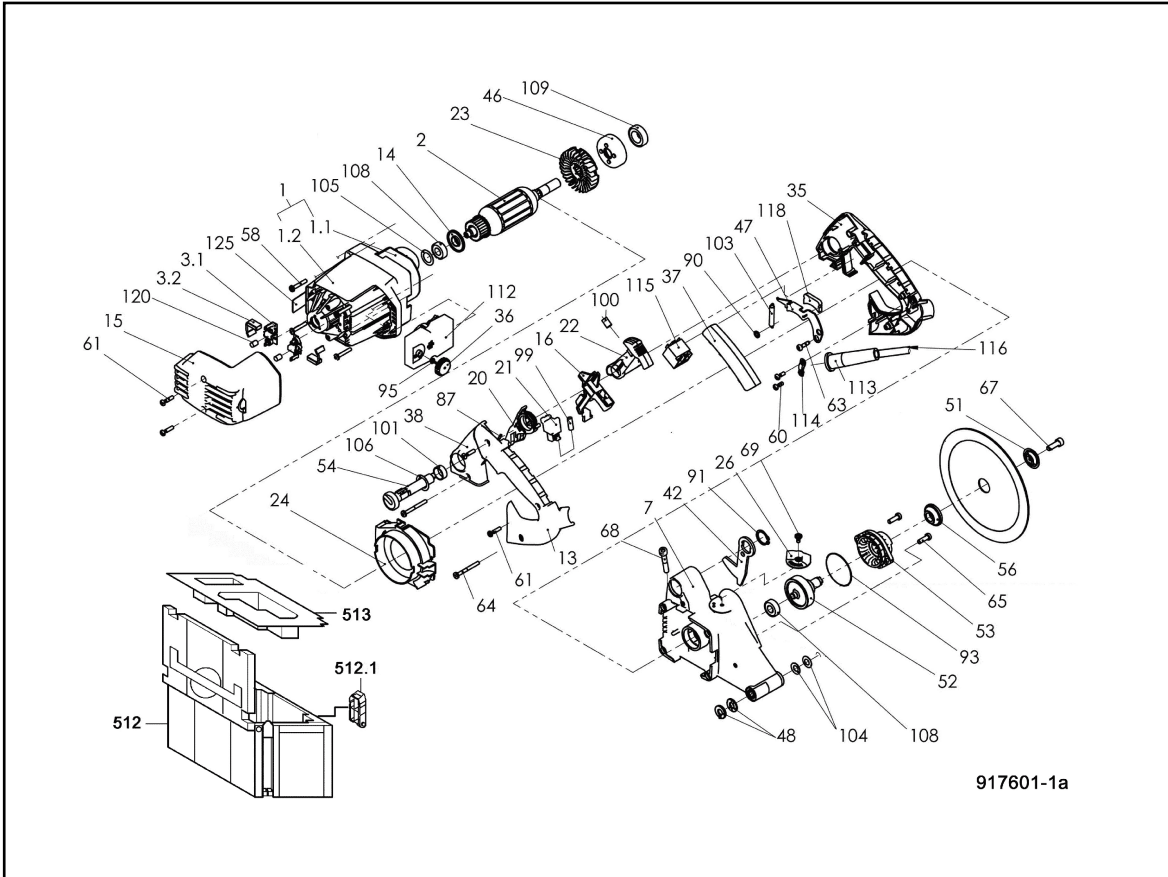

Plunge-Cut Saw MT 55 cc MaxiMAX in the MAFELL-MAX