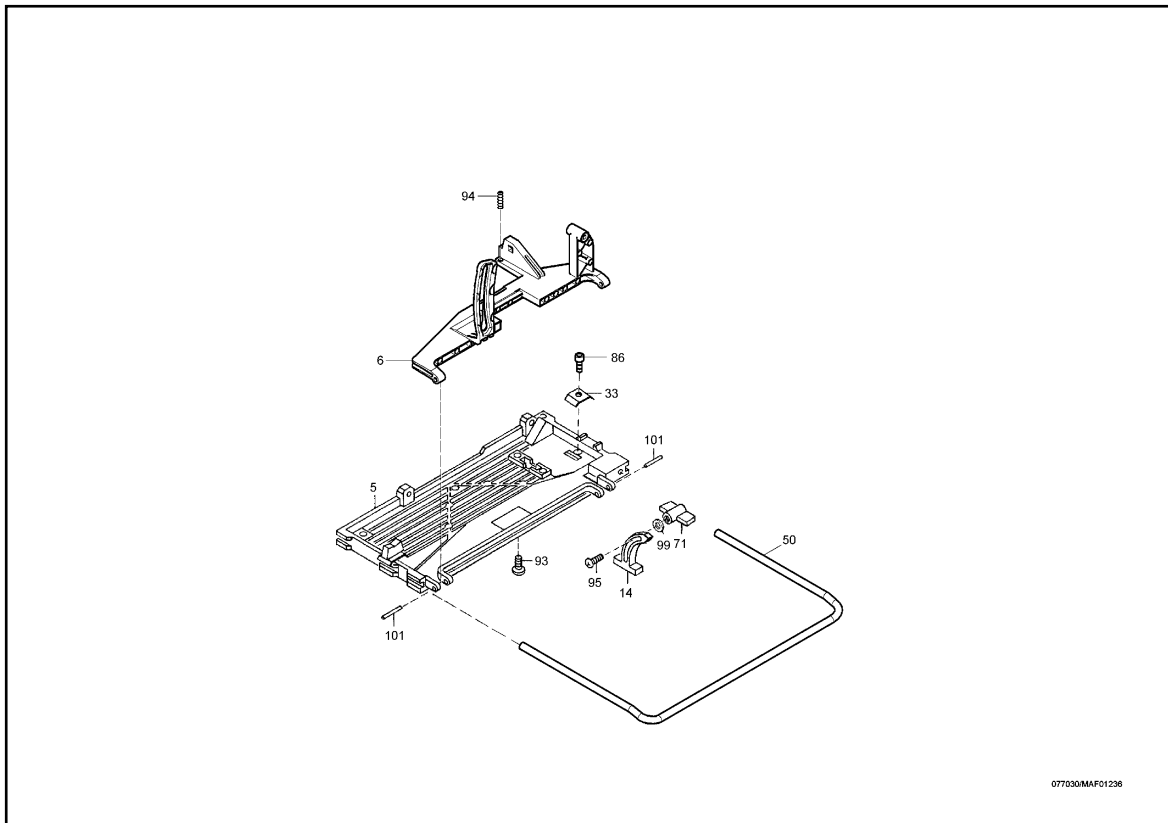

## Portable Circular Saw MS 55

hotspot	spare part number	EAN	name of spare part	count	Preis-schlüssel
1	084542	4032689133584	Motor casing with inductor	1	32
1.1	084540	4032689133591	Inductor with coil	1	28
1.2	202045	4032689133775	Motor casing, empty	1	21
2	088116	4032689003597	Armature, balanced	1	36
4	203211	4032689133607	Gear casing	1	32
5	201432	4032689042268	Base plate	1	29
6	203212	4032689133621	Tilting support	1	24
7	201439	4032689084121	Protective cover	1	25
8	203209	4032689133645	Gear casing cover	1	19
9	203213	4032689133652	Protective cover	1	22
12	202741	4032689041773	Handle shells (pair)	1	17
13	200183	4032689062969	Motor cover	1	11
14	200009	4032689086545	Segment for tilting	1	10
17	200013	4032689059808	Air conducting ring	1	10
18	200048	4032689047287	Sleeve	1	3
19	200015	4032689059488	Fan	1	7
20	039806	4032689091952	Tensioning lever	1	7

hotspot	spare part number	EAN	name of spare part	count	Preis-schlüssel
99	006101	4032689079219	Washer	1	1
100	058201	4032689133690	cylindrical pin	1	2
101	058164	4032689094120	Spiral dowel sleeve	2	1
102	061179	4032689133706	Washer	1	2
107	092539	4032689075488	TCT saw blade	1	99
111	085155	4032689133713	Connecting cable	2	5
113	086064	4032689048185	Cable protecting sleeve	1	2
115	087828	4032689010977	2-pole switch with lock-off button	1	13
117	076973	4032689097503	Interference suppression capacitor	1	6
118	087323	4032689007199	Mains cable 4 m (13.1 ft)	1	21
120	029584	4032689048031	Cable clamp	1	2
508	093034	4032689115115	Allen key	1	2