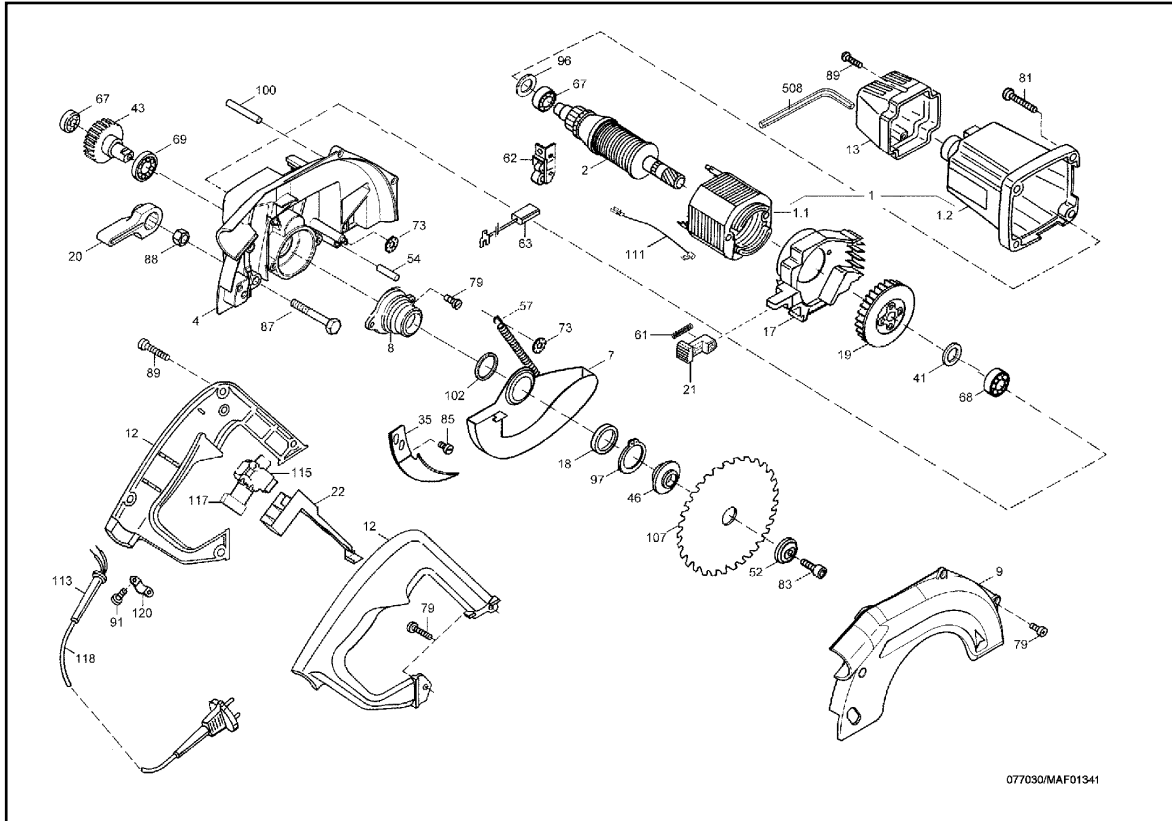

Portable Circular Saw MS 55