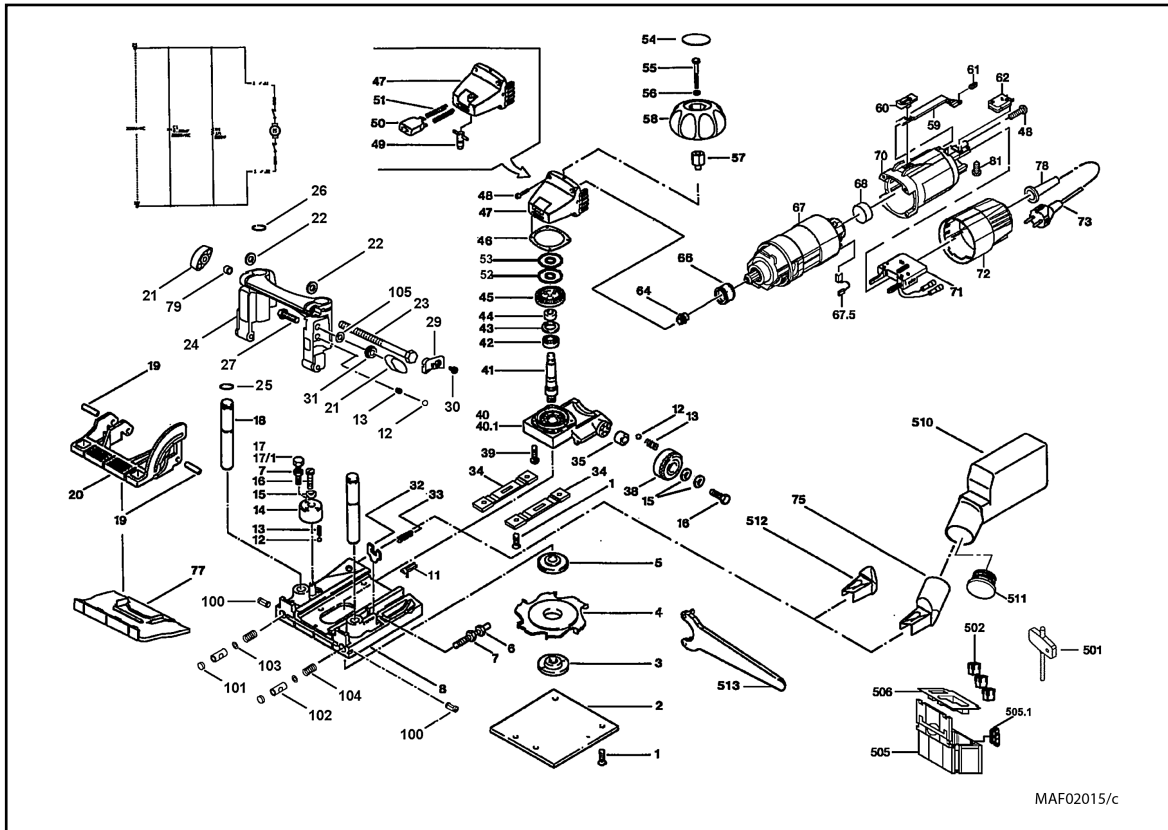

## Biscuit Joiner LNF 20 in the MAFELL-MAX

hotspot	spare part number	EAN	name of spare part	count	Preis-schlüssel
1	005399	4032689087993	Flat-head screw	8	1
2	076903	4032689042152	Base plate	1	16
3	076904	4032689031040	Flange nut	1	17
4	076905	4032689079660	Disk cutter	1	99
5	076906	4032689030630	Flange	1	14
6	076907	4032689099132	Depth stop	1	9
7	005900	4032689114194	Hexagonal nut	4	1
8	078750	4032689169675	Support	1	23
11	078176	4032689139319	Guide sleeve	1	6
12	062077	4032689094779	Steel ball	3	1
13	076911	4032689021522	Pressure spring	3	3
14	076912	4032689072876	Revolving depth control turret	1	11
15	061015	4032689078939	Washer	3	1
16	055114	4032689058559	Oval-head screw	2	1