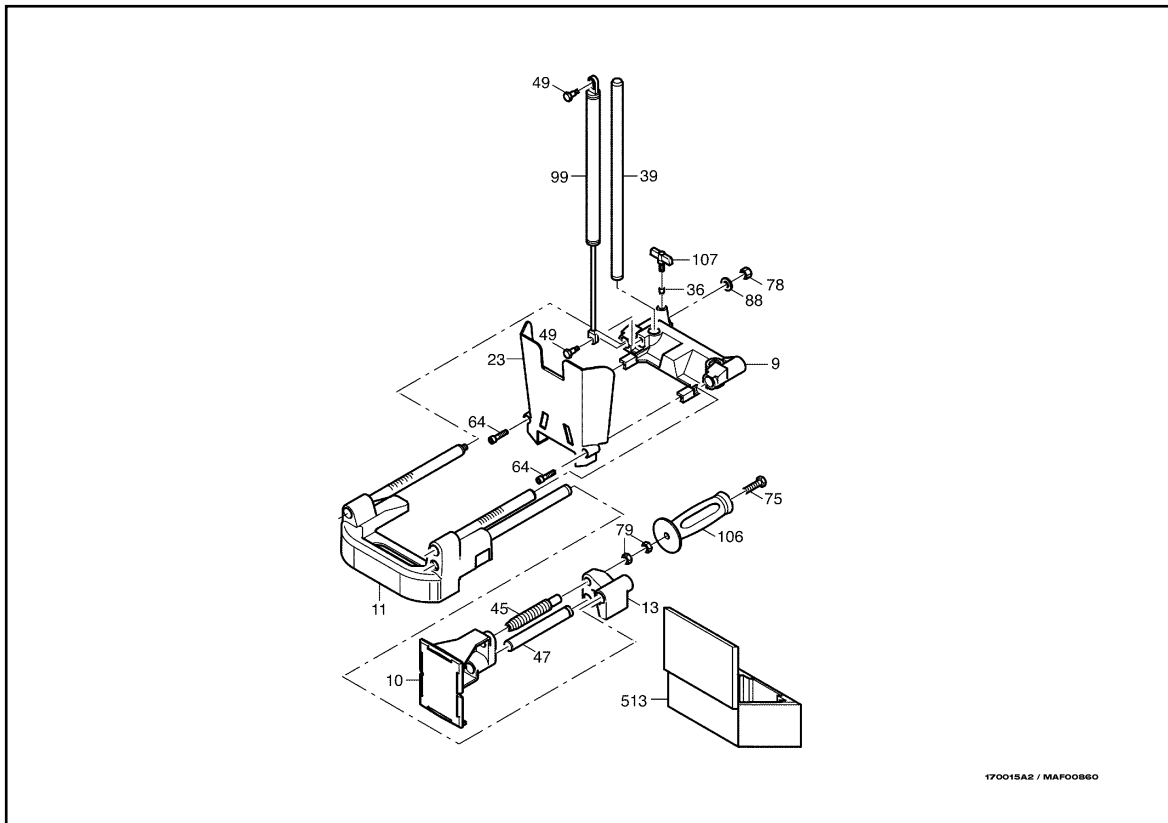

170015A2 / MAFO0860

hotspot	spare part number	EAN	name of spare part	count	Preis-schlüssel
1	084525	4032689132594	Motor casing with inductor	1	33
1.1	084527	4032689132341	Inductor with coil	1	30
1.2	202044	4032689132549	Motor casing, empty	1	21
2	088165	4032689132365	Armature, balanced	1	37
3	091000	4032689132389	Chain bars	2	99
3.2	202981	4032689132488	Chain tensioning piece	1	11
3.3	202378	4032689022376	Pressure bit	1	2
3.4	055060	4032689120140	Cylinder-head screw	1	1
3.5	058199	4032689132556	cylindrical pin	1	4
3.6	062086	4032689132662		1	13
7	202942	4032689132037	Gear casing	1	47
8	202944	4032689132051	Bearing cover	1	34
9	202946	4032689132075	Base plate	1	38
10	202948	4032689132099	Fence with straight angle	1	34
11	202973	4032689134086	Stop plate	1	41
12	202952	4032689132136	Setting ring	1	27
13	202972	4032689132150	Support	1	29