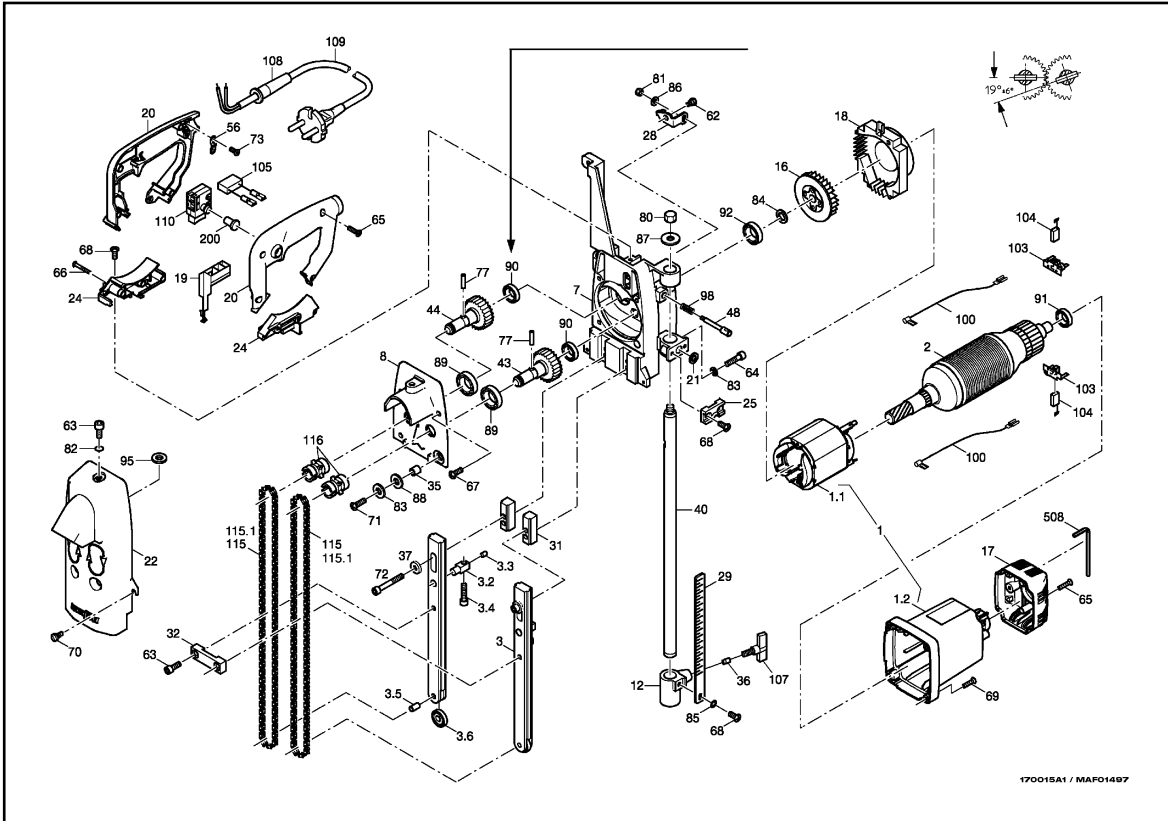

Door Lock Mortiser SKS 130 with 16 mm chain set