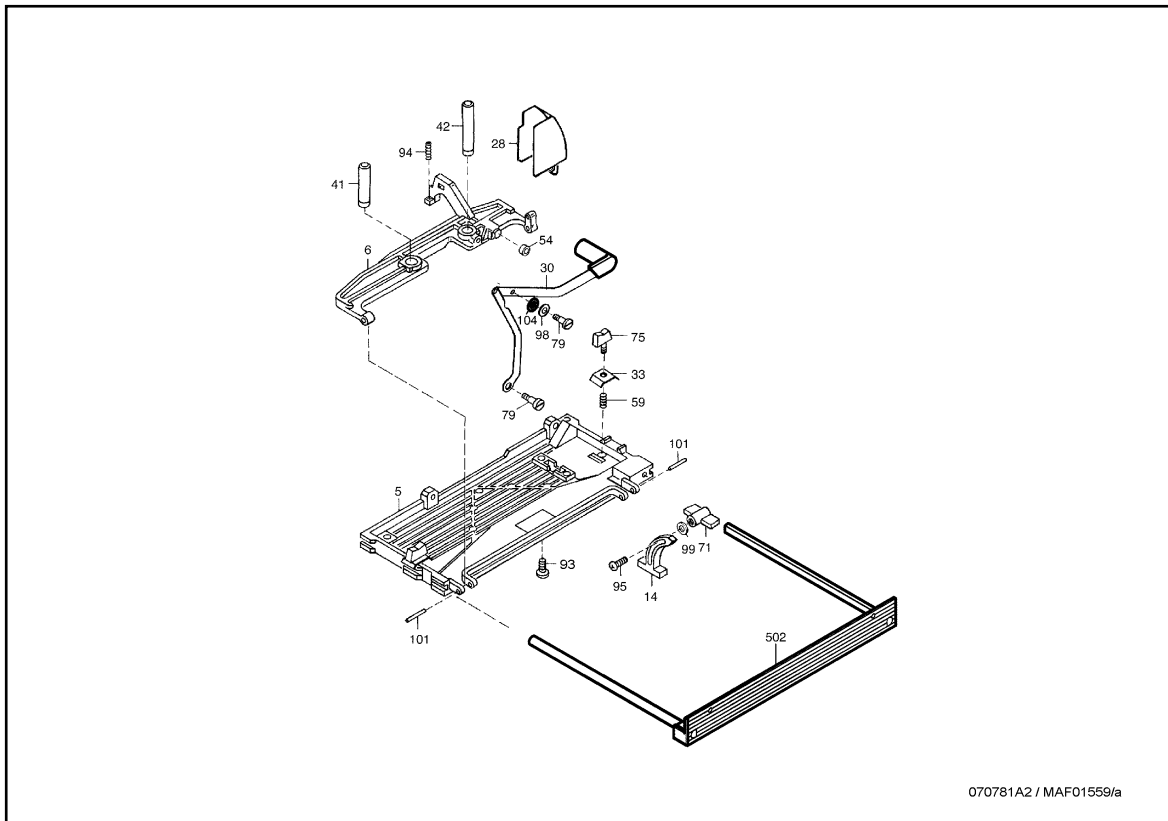

## Portable Circular Saw KSP 55 F

070781A2 / MAF01559/a

hotspot	spare part number	EAN	name of spare part	count	Preis-schlüssel
1	084640	4032689171562	Motor casing with inductor 230 V	1	32
1.1	084540	4032689133591	Inductor with coil	1	28
1.2	202045	4032689133775	Motor casing, empty	1	21
2	088116	4032689003597	Armature, balanced	1	36
4	201438	4032689039503	Gear casing	1	33
5	201432	4032689042268	Base plate	1	29
6	204030	4032689149158	Tilting support	1	24
7	201439	4032689084121	Protective cover	1	25
8	200035	4032689038612	Gear casing cover	1	20
12	202741	4032689041773	Handle shells (pair)	1	17
13	200183	4032689062969	Motor cover	1	11
14	200009	4032689086545	Segment for tilting	1	10
15	205440	4032689171586	Protective cover	1	14
16	200078	4032689000480	Cover	1	7
17	200013	4032689059808	Air conducting ring	1	10
18	200048	4032689047287	Sleeve	1	3
19	200015	4032689059488	Fan	1	7