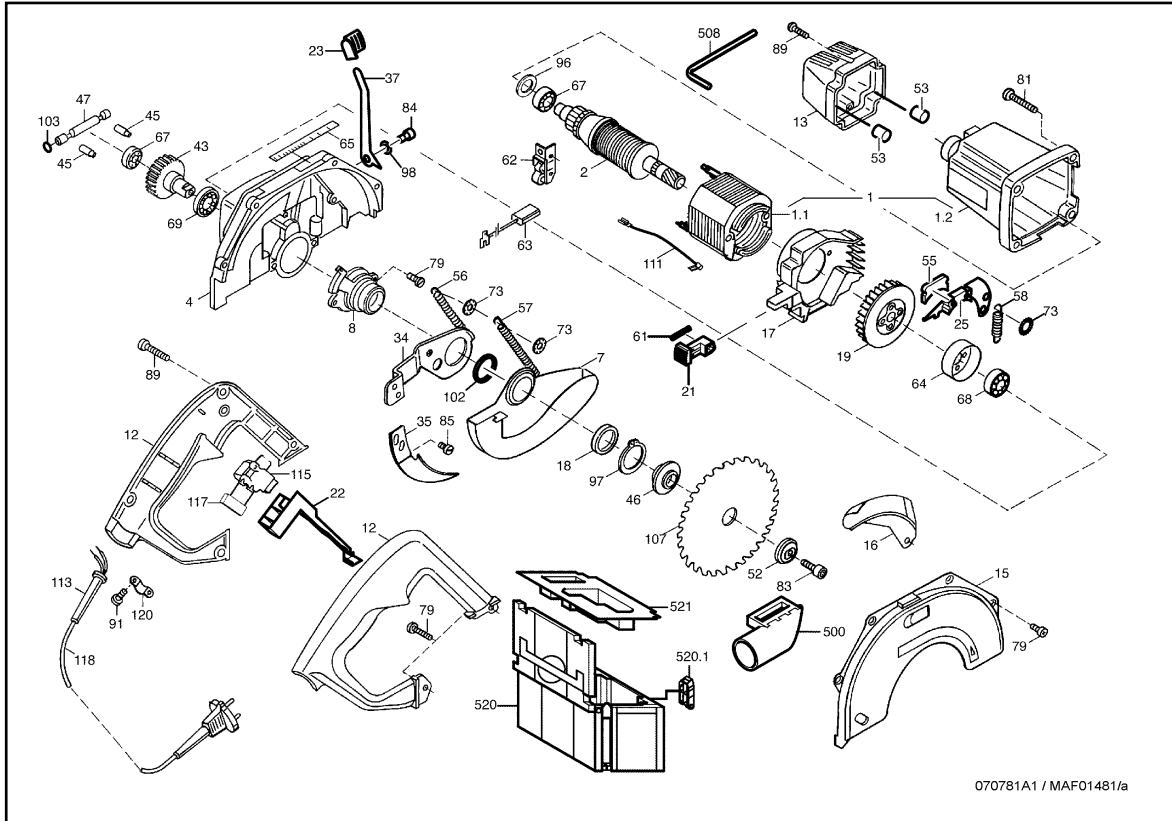

Portable Circular Saw KSP 55 F