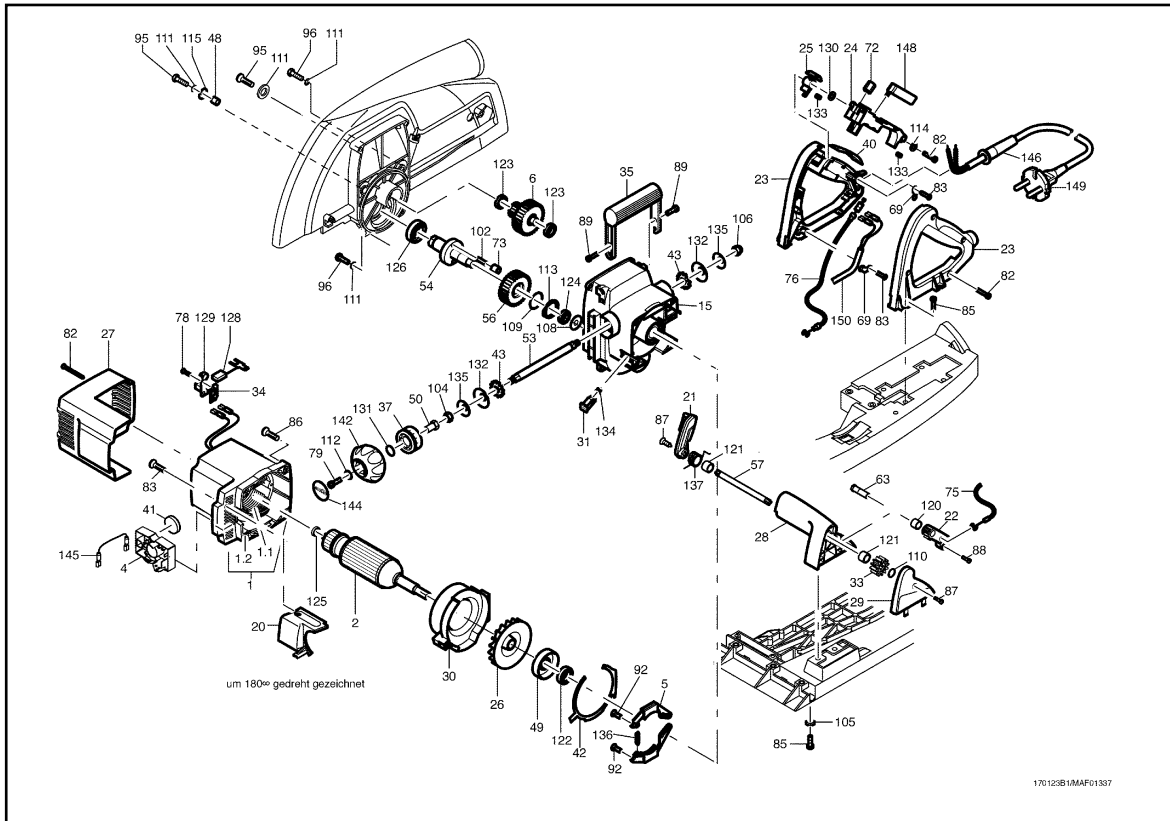

Portable Circular Carpentry Saw MKS 130 Ec