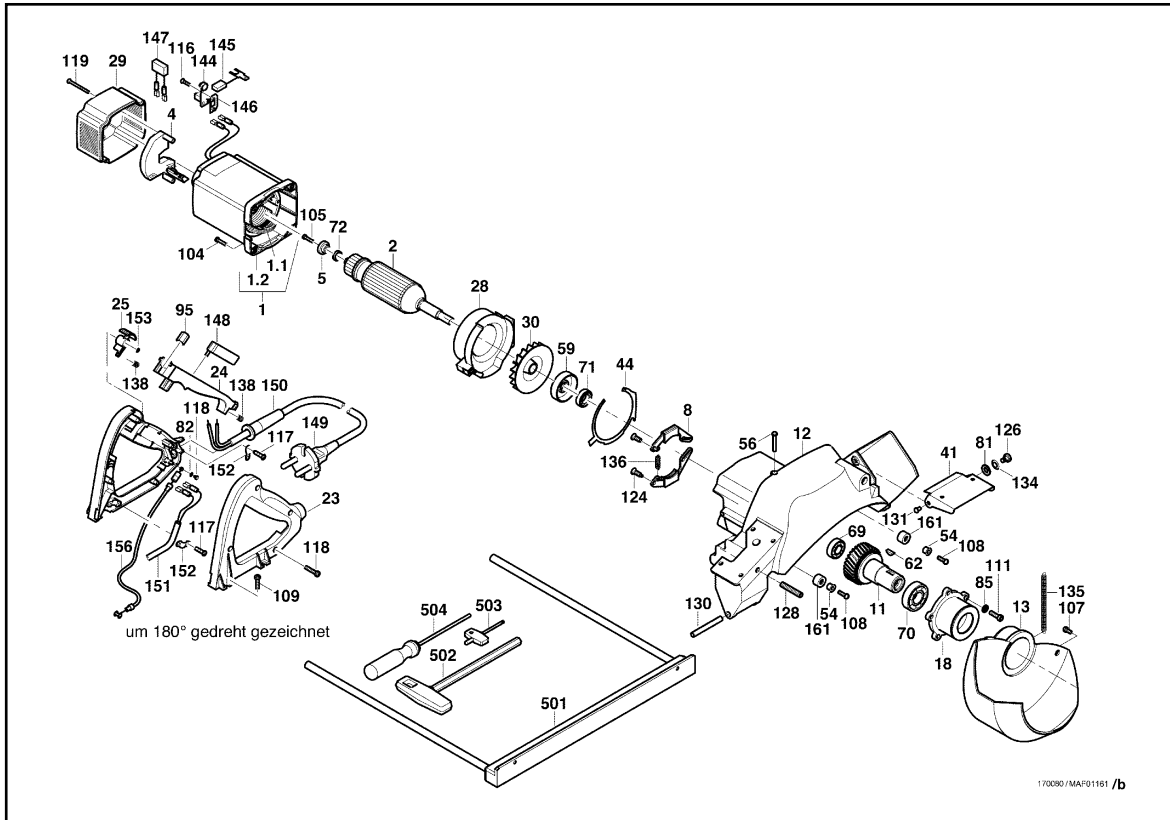

## Carpenter's Skew Notch, Lap-Joint and Tenon Cutting Machine ZK 115 Ec

hotspot	spare part number	EAN	name of spare part	count	Preis-schlüssel
1	084586	4032689160344	Motor casing with inductor	1	41
1.1	084615	4032689160290	Inductor 230 V	1	38
1.2	203849	4032689160368	Motor casing, empty	1	26
2	088201	4032689163642	Armature, balanced	1	44
4	077163	4032689164380	Control module	1	30
6	203657	4032689143941	Skew notch cutter head	1	99
6.1	201927	4032689107226	Reversible knives	13	99
6.2	201899	4032689088167	Flat-head screw	13	1
7	036918	4032689030999	Flange, rear, cpl.	1	30
8	201122	4032689015910	Brake lever, cpl.	2	15
9	203676	4032689144122	Clamping metal sheet	1	11
10	203674	4032689144108	Setting ring	1	32
11	203788	4032689144689	Gear shaft, cpl.	1	42
12	203666	4032689144023	Gear casing	1	54
13	203662	4032689143989	Protective cover	1	37
14	203664	4032689144009	Front guard	1	33
15	203655	4032689143927	Base plate	1	54