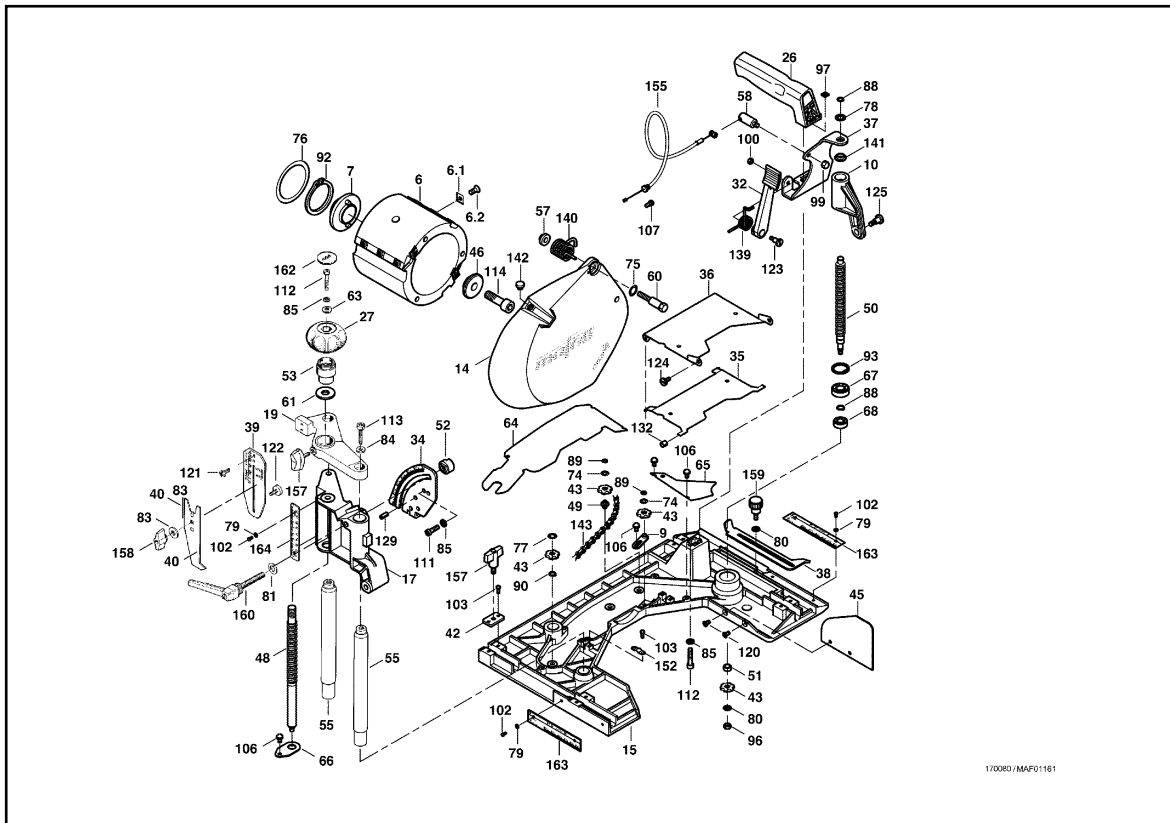

## Carpenter's Skew Notch, Lap-Joint and Tenon Cutting Machine ZK 115 Ec

hotspot	spare part number	EAN	name of spare part	count	Preis-schlüssel
1	084586	4032689160344	Motor casing with inductor	1	41
1.1	084615	4032689160290	Inductor 230 V	1	38
1.2	203849	4032689160368	Motor casing, empty	1	26
2	088201	4032689163642	Armature, balanced	1	44
4	077163	4032689164380	Control module	1	30
6	203657	4032689143941	Skew notch cutter head	1	99
6.1	201927	4032689107226	Reversible knives	13	99
6.2	201899	4032689088167	Flat-head screw	13	1
7	036918	4032689030999	Flange, rear, cpl.	1	30
8	201122	4032689015910	Brake lever, cpl.	2	15
9	203676	4032689144122	Clamping metal sheet	1	11
10	203674	4032689144108	Setting ring	1	32
11	203788	4032689144689	Gear shaft, cpl.	1	42
12	203666	4032689144023	Gear casing	1	54
13	203662	4032689143989	Protective cover	1	37
14	203664	4032689144009	Front guard	1	33
15	203655	4032689143927	Base plate	1	54