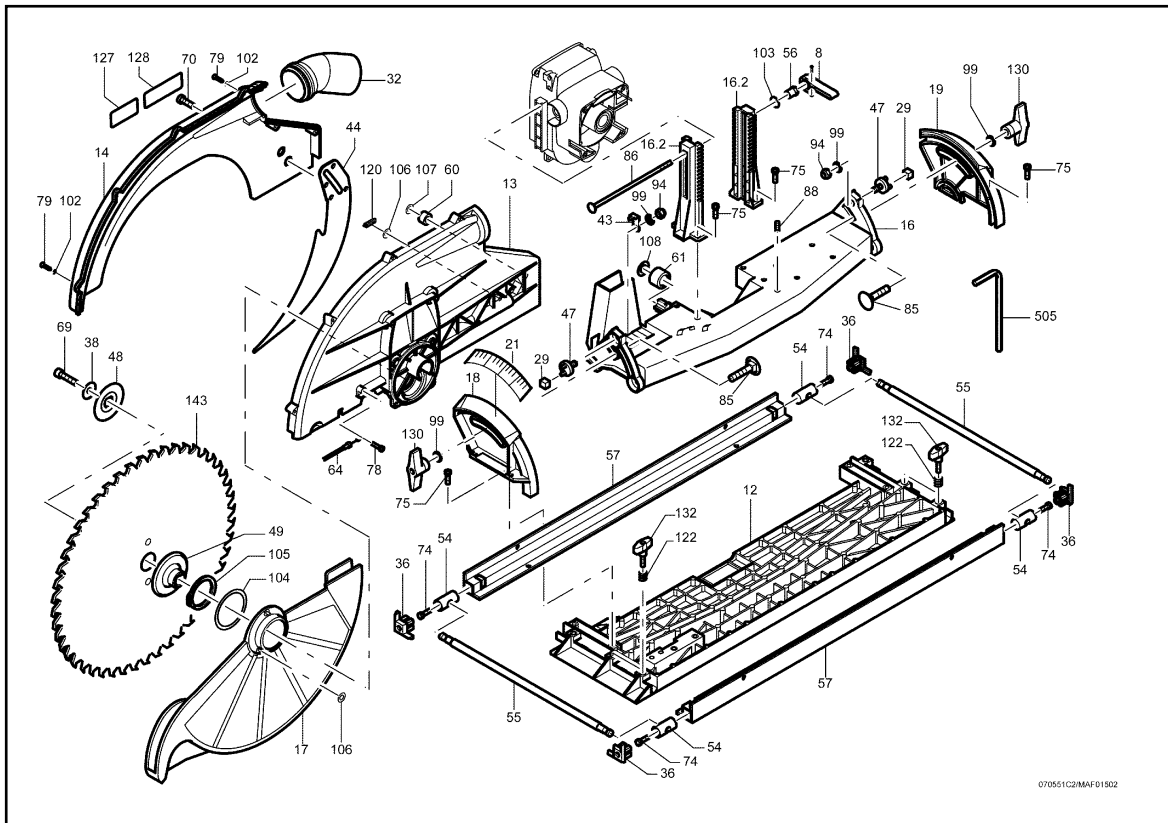

hotspot	spare part number	EAN	name of spare part	count	Preis-schlüssel
1	084586	4032689160344	Motor casing with inductor	1	41
1.1	084615	4032689160290	Inductor 230 V	1	38
1.2	203849	4032689160368	Motor casing, empty	1	26
2	088197	4032689160221		1	44
4	077147	4032689160450	Control module	1	30
5	201122	4032689015910	Brake lever, cpl.	2	15
6	204566	4032689160498		1	34
8	039806	4032689091952	Tensioning lever	1	7
11	204198	4032689154473	Cover	1	11
12	202180	4032689042558	Base plate	1	45
13	202182	4032689038179	Casing	1	44
14	202184	4032689037899	Casing cover	1	32
15	203839	4032689158693	Gear casing	1	45
16	202188	4032689086835	Tilting support, assembled	1	48
16.2	202189	4032689121895	Vertical guideway	2	27
17	202192	4032689084022	Protective cover	1	39
18	204579	4032689160986		1	32