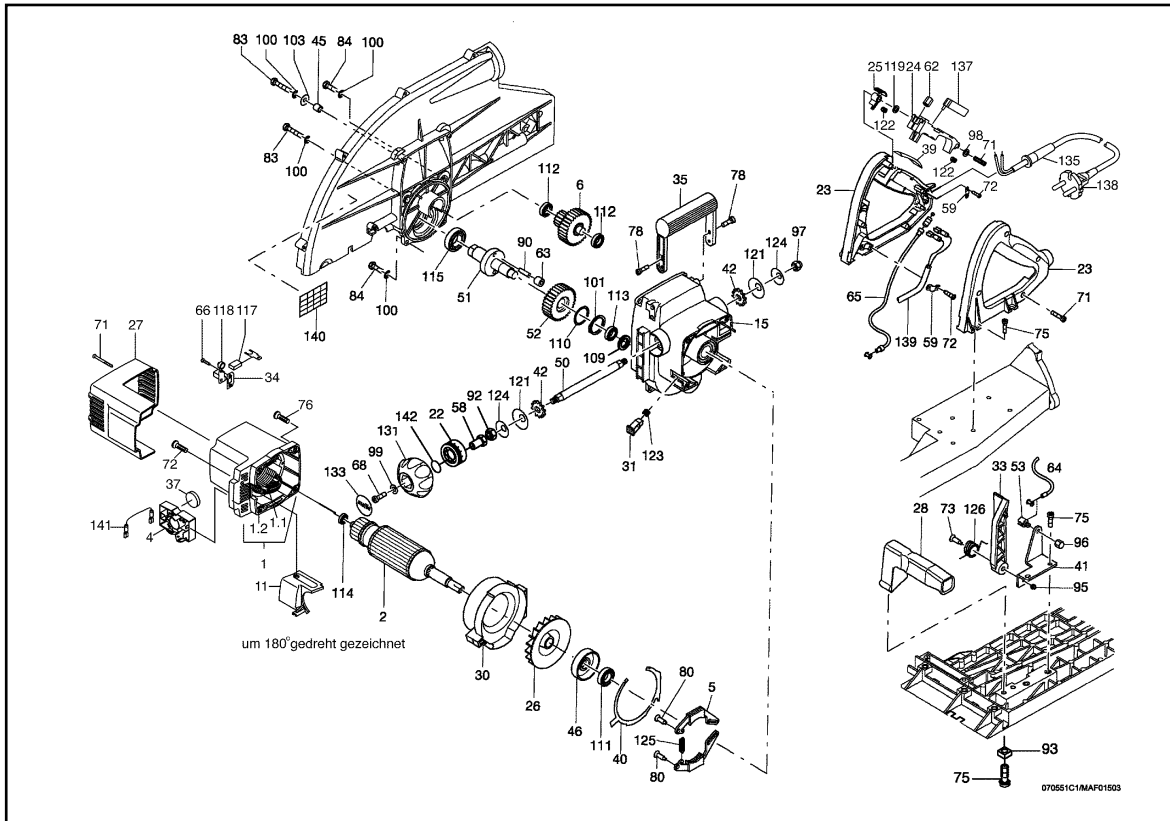

Portable Circular Carpentry Saw MKS 165 Ec up to machine no. 959308