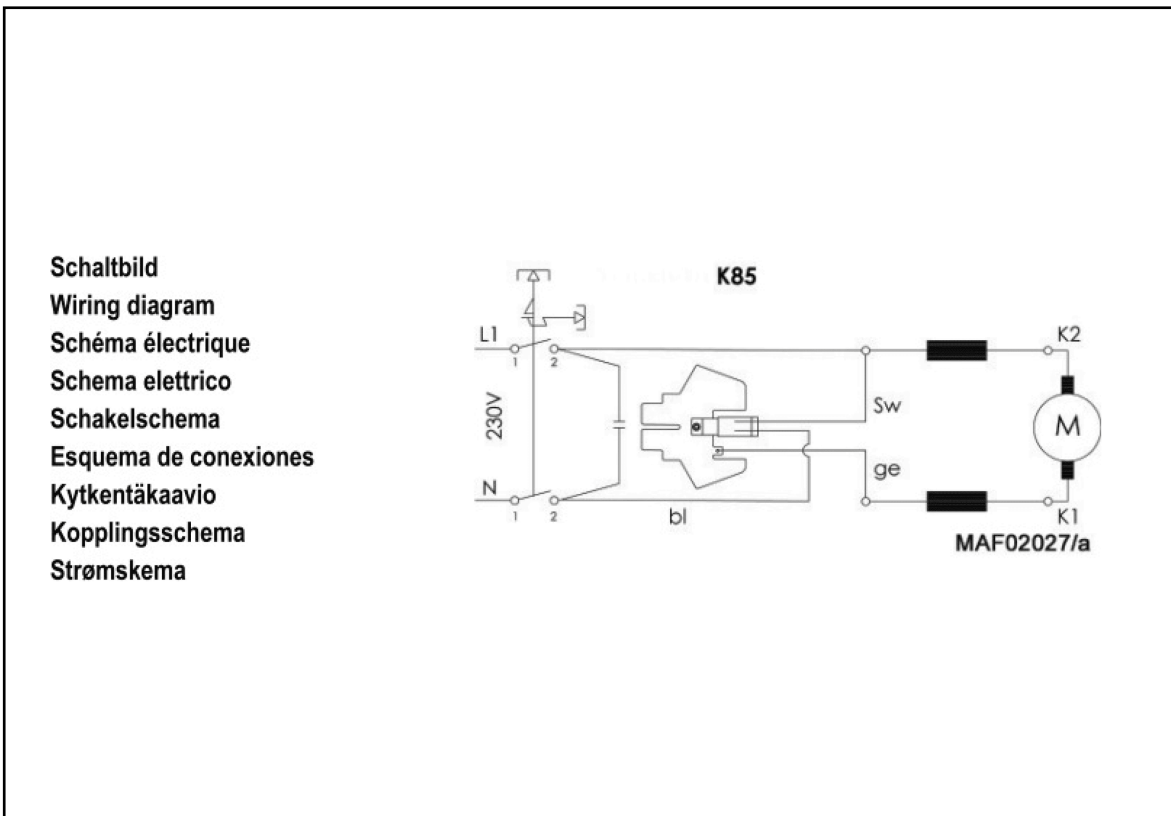

Portable Circular Saw K 85

hotspot	spare part number	EAN	name of spare part	count	Preis-schlüssel
1	084652	4032689184609	Motor casing with inductor	1	35
1.1	205160	4032689184920	Motor casing	1	24
1.2	084654	4032689184616	Inductor	1	30
2	088222	4032689184623	Armature balanced	1	38
3	205143	4032689184791	Lever joint	1	15
4	205147	4032689184821	Bearing cover	1	17
5	205298	4032689185163	Tensioning lever	1	6
6	077666	4032689184586	Control module	1	25
7	063148	4032689017129	Brush holder	2	8
8	063176	4032689151014	Carbon brush with automatic cut-off	2	11
9	205148	4032689184838	Segment for tilting	1	13
10	205149	4032689184845	Segment for tilting	1	13
12	205291	4032689185118	clamping unit	1	11
14	205130	4032689184708	Gear casing	1	35
15	205125	4032689184661	Base plate	1	32
16	205128	4032689184685	Tilting support	1	30
17	205139	4032689184753	Protective cover	1	26
20	205161	4032689184937	Push-button	1	8
21	205178	4032689183749	Handle shell	1	10
22	205179	4032689183756	Handle shell	1	11
23	204513	4032689172606	handle shell cover	1	8
24	203877	4032689149097	Handle insert	1	8
25	205165	4032689184968	Motor cover	1	15
26	205167	4032689184982	swivel rail	1	11
27	205296	4032689185149	swivel rail	1	9
28	205146	4032689184814	Protective cover	1	19
29	205151	4032689184852	depth setting	1	11
30	205162	4032689184944	Air conducting ring	1	11
31	205169	4032689185002	Cover	1	10
32	205164	4032689184951	Fan	1	8
33	205308	4032689184265	Handle	1	10
34	205155	4032689184890	Panel	1	7
35	205171	4032689185019	Lever	1	7