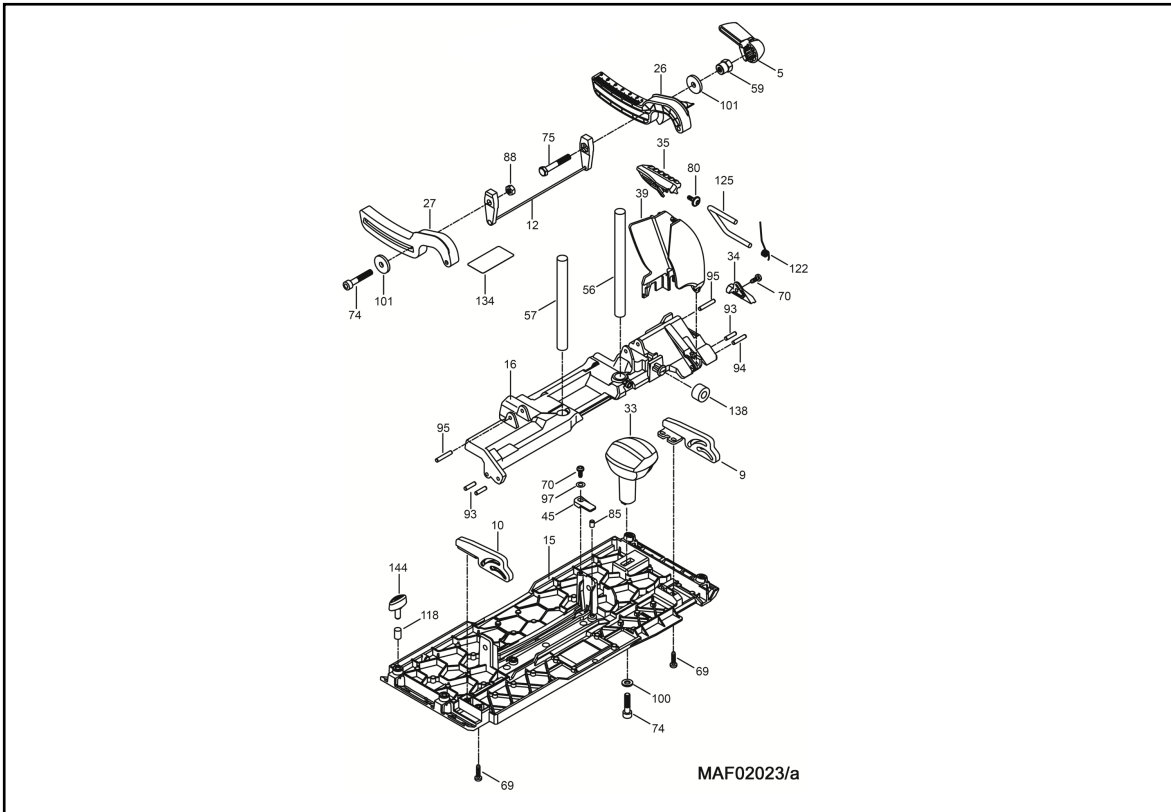

Portable Circular Saw K 85

hotspot	spare part number	EAN	name of spare part	count	Preis-schlüssel
1	084652	4032689184609	Motor casing with inductor	1	35
1.1	205160	4032689184920	Motor casing	1	24
1.2	084654	4032689184616	Inductor	1	30
2	088222	4032689184623	Armature balanced	1	38
3	205143	4032689184791	Lever joint	1	15
4	205147	4032689184821	Bearing cover	1	17
5	205298	4032689185163	Tensioning lever	1	6
6	077666	4032689184586	Control module	1	25
7	063148	4032689017129	Brush holder	2	8
8	063176	4032689151014	Carbon brush with automatic cut-off	2	11
9	205148	4032689184838	Segment for tilting	1	13
10	205149	4032689184845	Segment for tilting	1	13
12	205291	4032689185118	clamping unit	1	11
14	205130	4032689184708	Gear casing	1	35
15	205125	4032689184661	Base plate	1	32
16	205128	4032689184685	Tilting support	1	30
17	205139	4032689184753	Protective cover	1	26
20	205161	4032689184937	Push-button	1	8
21	205178	4032689183749	Handle shell	1	10
22	205179	4032689183756	Handle shell	1	11
23	204513	4032689172606	handle shell cover	1	8
24	203877	4032689149097	Handle insert	1	8
25	205165	4032689184968	Motor cover	1	15
26	205167	4032689184982	swivel rail	1	11
27	205296	4032689185149	swivel rail	1	9
28	205146	4032689184814	Protective cover	1	19
29	205151	4032689184852	depth setting	1	11
30	205162	4032689184944	Air conducting ring	1	11
31	205169	4032689185002	Cover	1	10
32	205164	4032689184951	Fan	1	8
33	205308	4032689184265	Handle	1	10
34	205155	4032689184890	Panel	1	7
35	205171	4032689185019	Lever	1	7