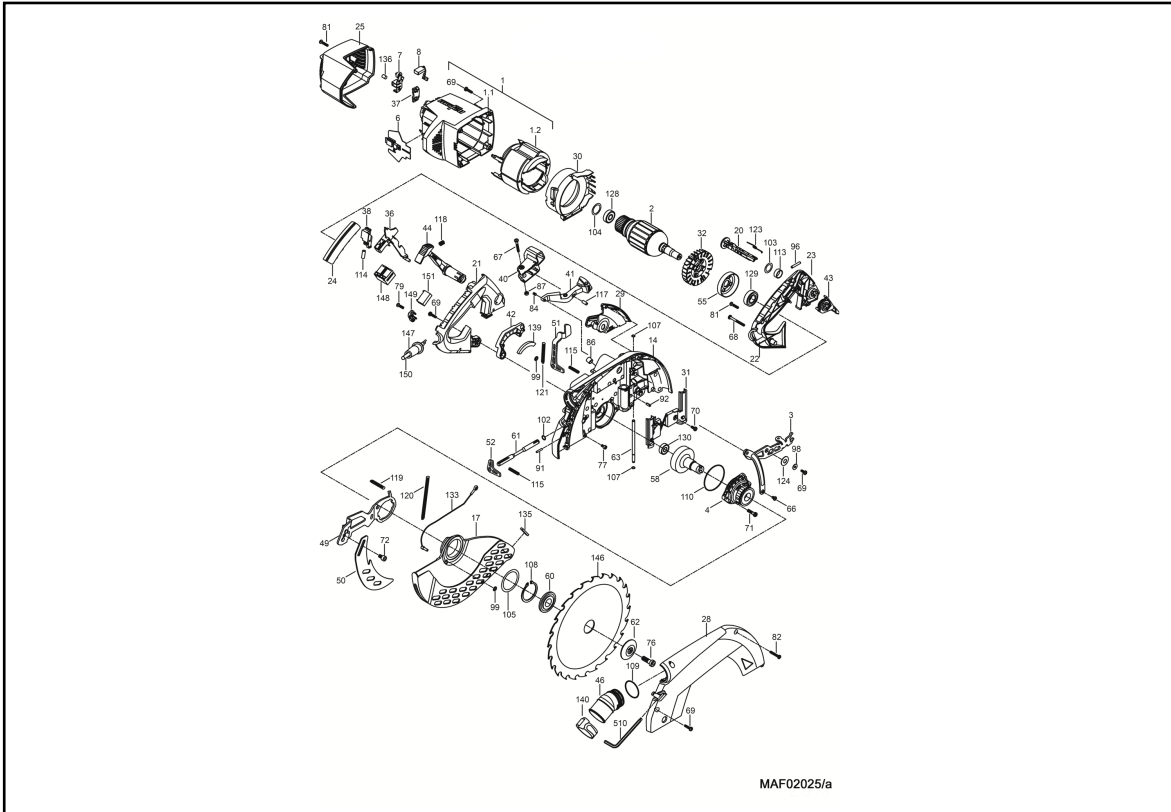

Portable Circular Saw K 85

hotspot	spare part number	EAN	name of spare part	count	Preis-schlüssel
1	084652	4032689184609	Motor casing with inductor	1	35
1.1	205160	4032689184920	Motor casing	1	24
1.2	084654	4032689184616	Inductor	1	30
2	088222	4032689184623	Armature balanced	1	38
3	205143	4032689184791	Lever joint	1	15
4	205147	4032689184821	Bearing cover	1	17
5	205298	4032689185163	Tensioning lever	1	6
6	077666	4032689184586	Control module	1	25
7	063148	4032689017129	Brush holder	2	8
8	063176	4032689151014	Carbon brush with automatic cut-off	2	11
9	205148	4032689184838	Segment for tilting	1	13
10	205149	4032689184845	Segment for tilting	1	13
12	205291	4032689185118	clamping unit	1	11
14	205130	4032689184708	Gear casing	1	35
15	205125	4032689184661	Base plate	1	32
16	205128	4032689184685	Tilting support	1	30
17	205139	4032689184753	Protective cover	1	26
20	205161	4032689184937	Push-button	1	8
21	205178	4032689183749	Handle shell	1	10
22	205179	4032689183756	Handle shell	1	11
23	204513	4032689172606	handle shell cover	1	8
24	203877	4032689149097	Handle insert	1	8
25	205165	4032689184968	Motor cover	1	15
26	205167	4032689184982	swivel rail	1	11
27	205296	4032689185149	swivel rail	1	9
28	205146	4032689184814	Protective cover	1	19
29	205151	4032689184852	depth setting	1	11
30	205162	4032689184944	Air conducting ring	1	11
31	205169	4032689185002	Cover	1	10
32	205164	4032689184951	Fan	1	8
33	205308	4032689184265	Handle	1	10
34	205155	4032689184890	Panel	1	7
35	205171	4032689185019	Lever	1	7