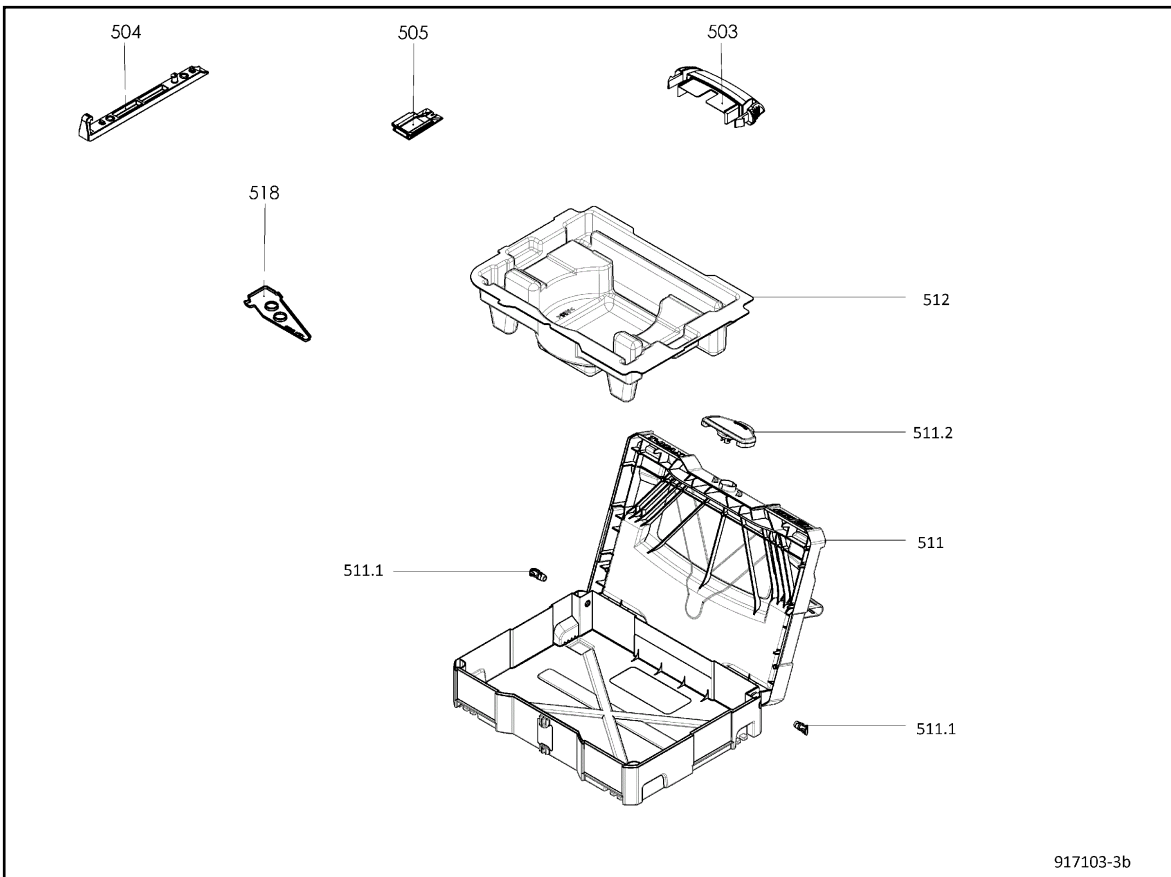

Jig Saw P1 cc MaxiMAX case in the T-MAX

917103-2a

917103-3b

hotspot	spare part number	EAN	name of spare part	count	Preis-schlüssel
1	084594	4032689170411	Motor casing with inductor 230 V	1	31
1.1	084547	4032689142470	Inductor with coil	1	25
1.2	203935	4032689170763	Motor casing, empty	1	23
1.3	203943	4032689170800	Switch rod	1	7
2	088187	4032689170428	Armature, balanced	1	31
6	203938	4032689170787	Handle shells (pair)	1	20
7	203921	4032689170626	Switch lever	1	11
8	205510	4032689174587	Plunger, cpl.	1	36
9	204350	4032689171258	Sole plate P1-GP	1	28
9.1	203905	4032689170473	Base plate	1	25
9.2	205506	4032689174563	Sliding base	1	16
9.3	005399	4032689087993	Flat-head screw	5	1
11	204871	4032689176444	Clamping plate	1	11
12	203901	4032689170435	Gear casing	1	28
15	203909	4032689170503	Counterweight	1	17