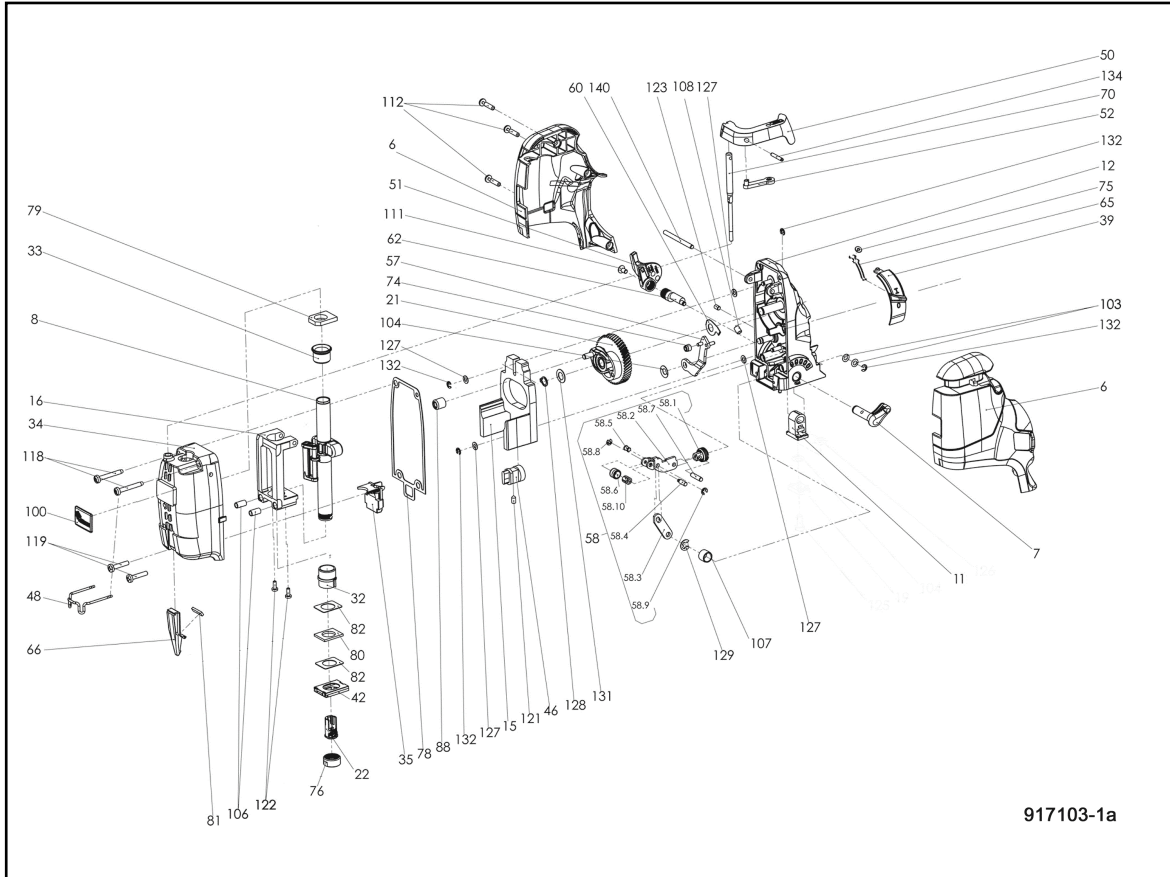

Jig Saw P1 cc MaxiMAX case in the T-MAX