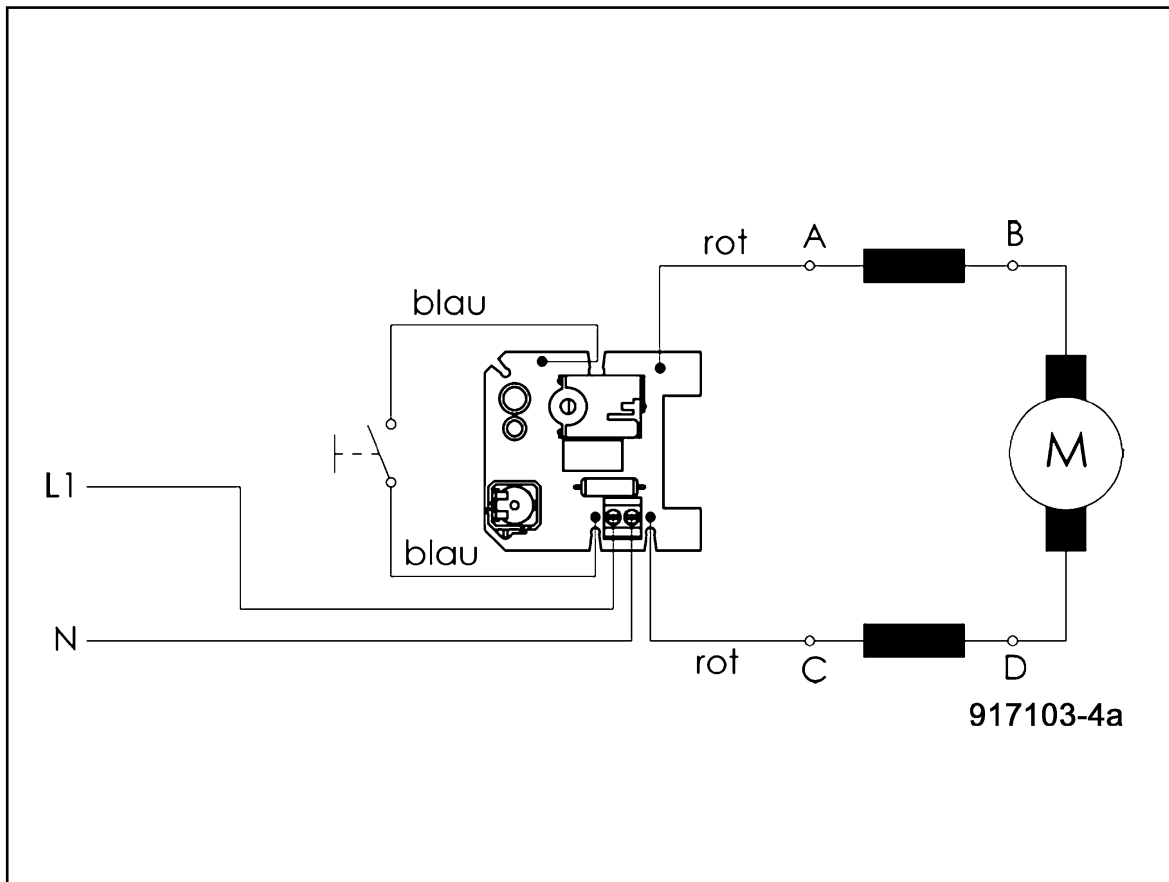

Jig Saw P1 cc MaxiMAX case in the T-MAX

917103-2a

917103-3b

hotspot	spare part number	EAN	name of spare part	count	Preis-schlüssel
1	084594	4032689170411	Motor casing with inductor 230 V	1	31
1.1	084547	4032689142470	Inductor with coil	1	25
1.2	203935	4032689170763	Motor casing, empty	1	23
1.3	203943	4032689170800	Switch rod	1	7
2	088187	4032689170428	Armature, balanced	1	31
6	203938	4032689170787	Handle shells (pair)	1	20
7	203921	4032689170626	Switch lever	1	11
8	205510	4032689174587	Plunger, cpl.	1	36
9	204350	4032689171258	Sole plate P1-GP	1	28
9.1	203905	4032689170473	Base plate	1	25
9.2	205506	4032689174563	Sliding base	1	16
9.3	005399	4032689087993	Flat-head screw	5	1
11	204871	4032689176444	Clamping plate	1	11
12	203901	4032689170435	Gear casing	1	28
15	203909	4032689170503	Counterweight	1	17