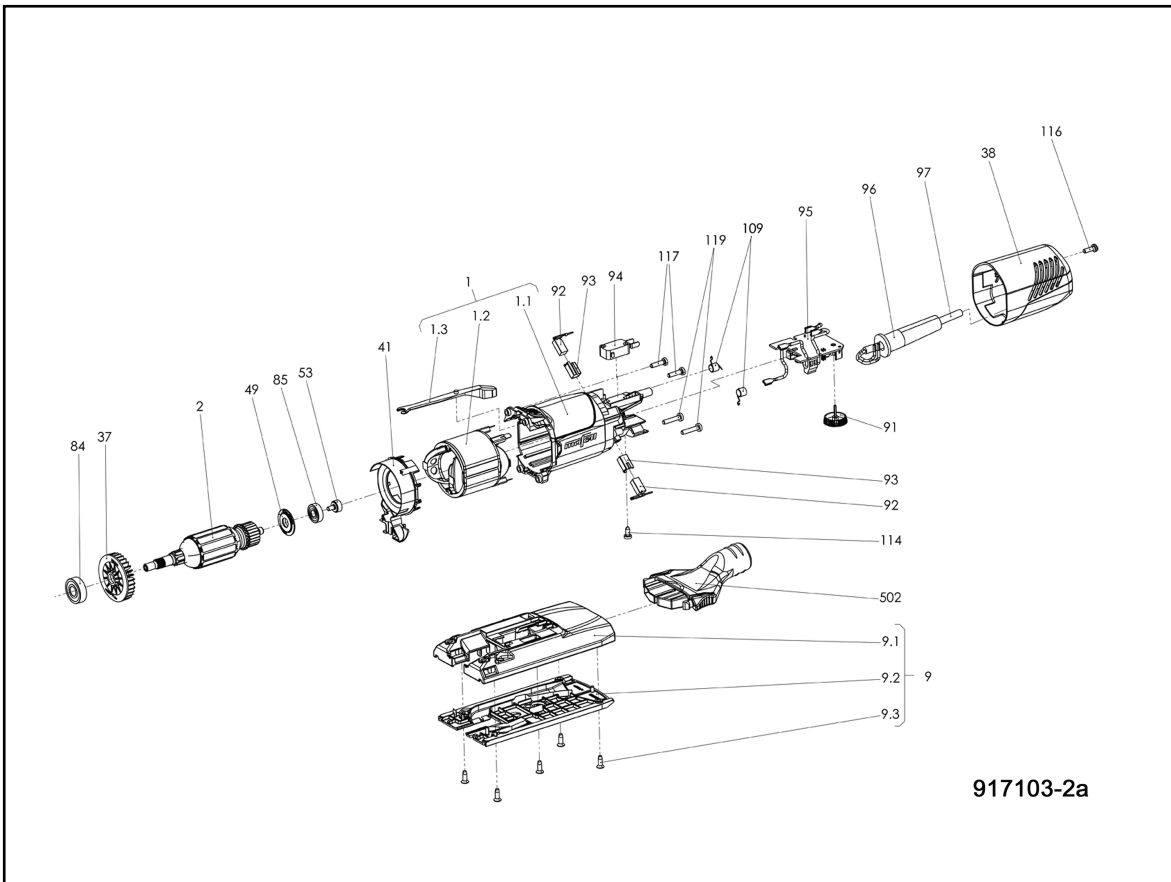

Jig Saw P1 cc MaxiMAX case in the T-MAX

917103-2a

917103-3b

hotspot	spare part number	EAN	name of spare part	count	Preis-schlüssel
1	084594	4032689170411	Motor casing with inductor 230 V	1	31
1.1	084547	4032689142470	Inductor with coil	1	25
1.2	203935	4032689170763	Motor casing, empty	1	23
1.3	203943	4032689170800	Switch rod	1	7
2	088187	4032689170428	Armature, balanced	1	31
6	203938	4032689170787	Handle shells (pair)	1	20
7	203921	4032689170626	Switch lever	1	11
8	205510	4032689174587	Plunger, cpl.	1	36
9	204350	4032689171258	Sole plate P1-GP	1	28
9.1	203905	4032689170473	Base plate	1	25
9.2	205506	4032689174563	Sliding base	1	16
9.3	005399	4032689087993	Flat-head screw	5	1
11	204871	4032689176444	Clamping plate	1	11
12	203901	4032689170435	Gear casing	1	28
15	203909	4032689170503	Counterweight	1	17