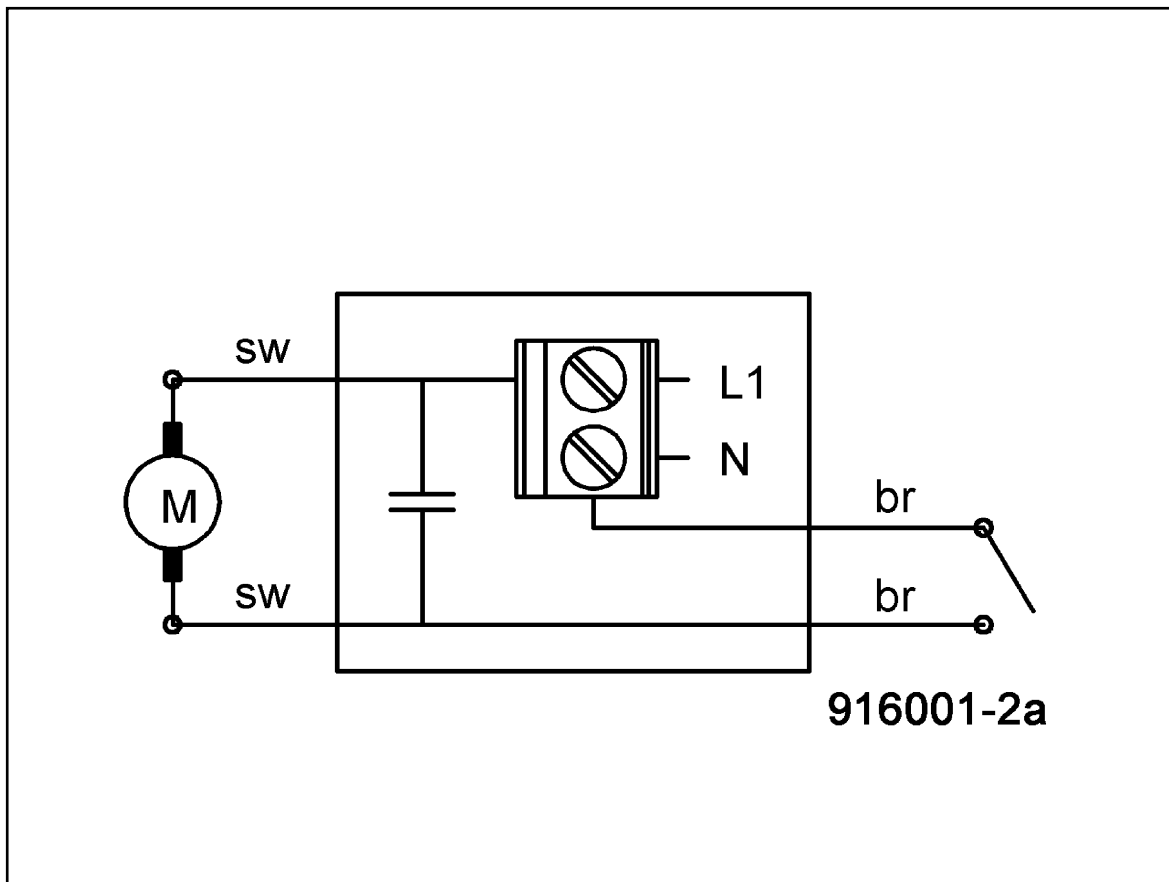

Duo-Dowel System DD40P PowerMAX in T-MAX

hotspot	spare part number	EAN	name of spare part	count	Preis-schlüssel
1	084563	4032689143378	Motor casing with inductor	1	31
1.1	203454	4032689145365	Motor casing	1	20
2	088172	4032689142432	Armature, balanced	1	32
3	203694	4032689143606	Gear casing	1	29
6	203700	4032689145358	Base plate	1	38
7	203025	4032689132846	Gear casing cover	1	21
9	204283	4032689158334	Traverse	1	29
10	203442	4032689143422	Tilting stop	1	29
14	203446	4032689143453	Revolving depth control turret	1	11
15	203027	4032689132860	Base plate cover	1	13
16	203028	4032689132877	Guide strip	1	5
17	203029	4032689132884	Depth stop	1	7
18	203030	4032689132891	Indicator	1	4
21	203443	4032689143439	Sight window	1	9
24	203695	4032689143613	Motor cover	1	13
25	203456	4032689143545	Sliding cover	1	6