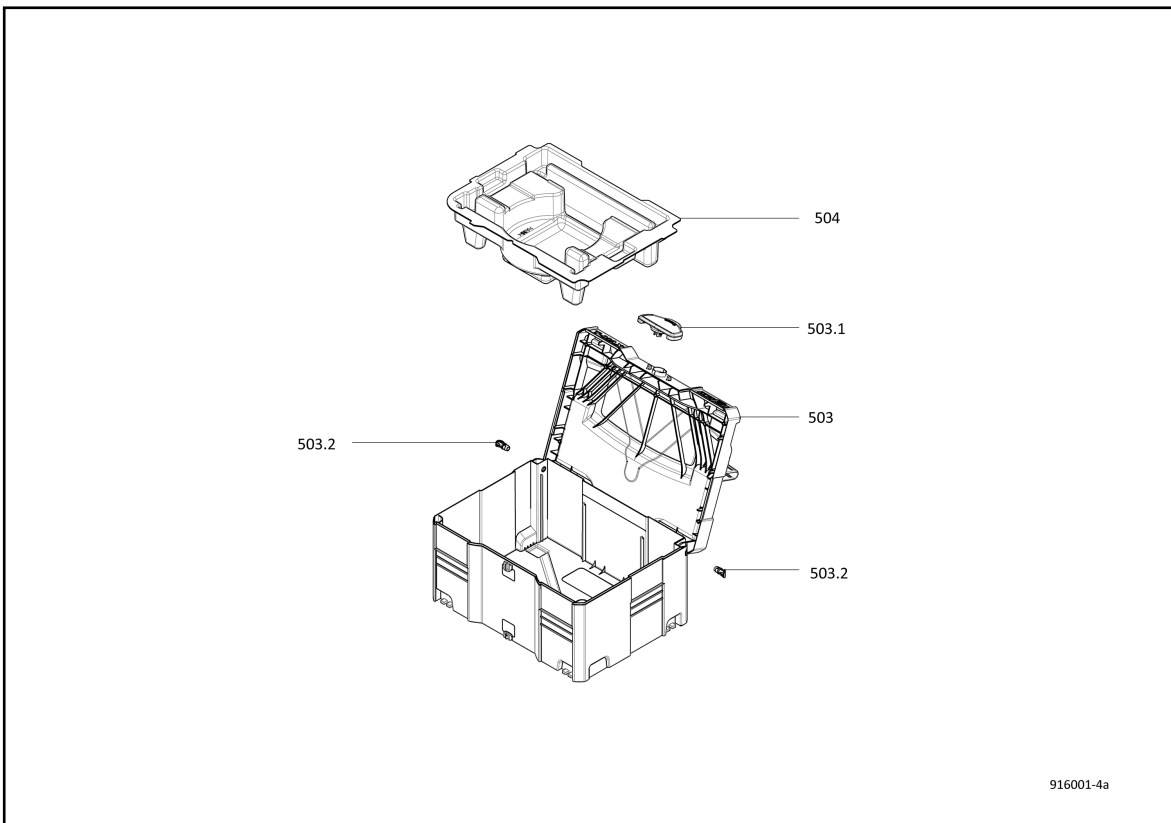

Duo-Dowel System DD40P PowerMAX in T-MAX

hotspot	spare part number	EAN	name of spare part	count	Preis-schlüssel
1	084563	4032689143378	Motor casing with inductor	1	31
1.1	203454	4032689145365	Motor casing	1	20
2	088172	4032689142432	Armature, balanced	1	32
3	203694	4032689143606	Gear casing	1	29
6	203700	4032689145358	Base plate	1	38
7	203025	4032689132846	Gear casing cover	1	21
9	204283	4032689158334	Traverse	1	29
10	203442	4032689143422	Tilting stop	1	29
14	203446	4032689143453	Revolving depth control turret	1	11
15	203027	4032689132860	Base plate cover	1	13
16	203028	4032689132877	Guide strip	1	5
17	203029	4032689132884	Depth stop	1	7
18	203030	4032689132891	Indicator	1	4
21	203443	4032689143439	Sight window	1	9
24	203695	4032689143613	Motor cover	1	13
25	203456	4032689143545	Sliding cover	1	6