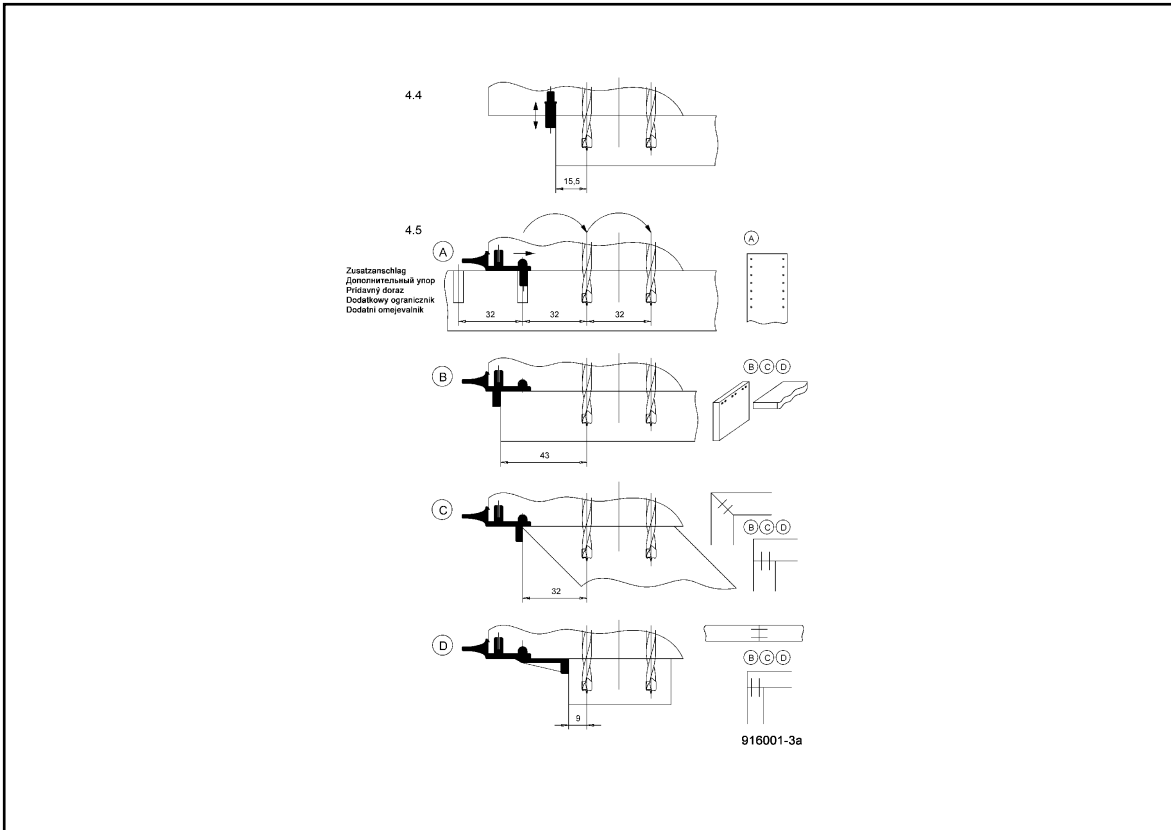

Duo-Dowel System DD40P PowerMAX in T-MAX

hotspot	spare part number	EAN	name of spare part	count	Preis-schlüssel
1	084563	4032689143378	Motor casing with inductor	1	31
1.1	203454	4032689145365	Motor casing	1	20
2	088172	4032689142432	Armature, balanced	1	32
3	203694	4032689143606	Gear casing	1	29
6	203700	4032689145358	Base plate	1	38
7	203025	4032689132846	Gear casing cover	1	21
9	204283	4032689158334	Traverse	1	29
10	203442	4032689143422	Tilting stop	1	29
14	203446	4032689143453	Revolving depth control turret	1	11
15	203027	4032689132860	Base plate cover	1	13
16	203028	4032689132877	Guide strip	1	5
17	203029	4032689132884	Depth stop	1	7
18	203030	4032689132891	Indicator	1	4
21	203443	4032689143439	Sight window	1	9
24	203695	4032689143613	Motor cover	1	13
25	203456	4032689143545	Sliding cover	1	6