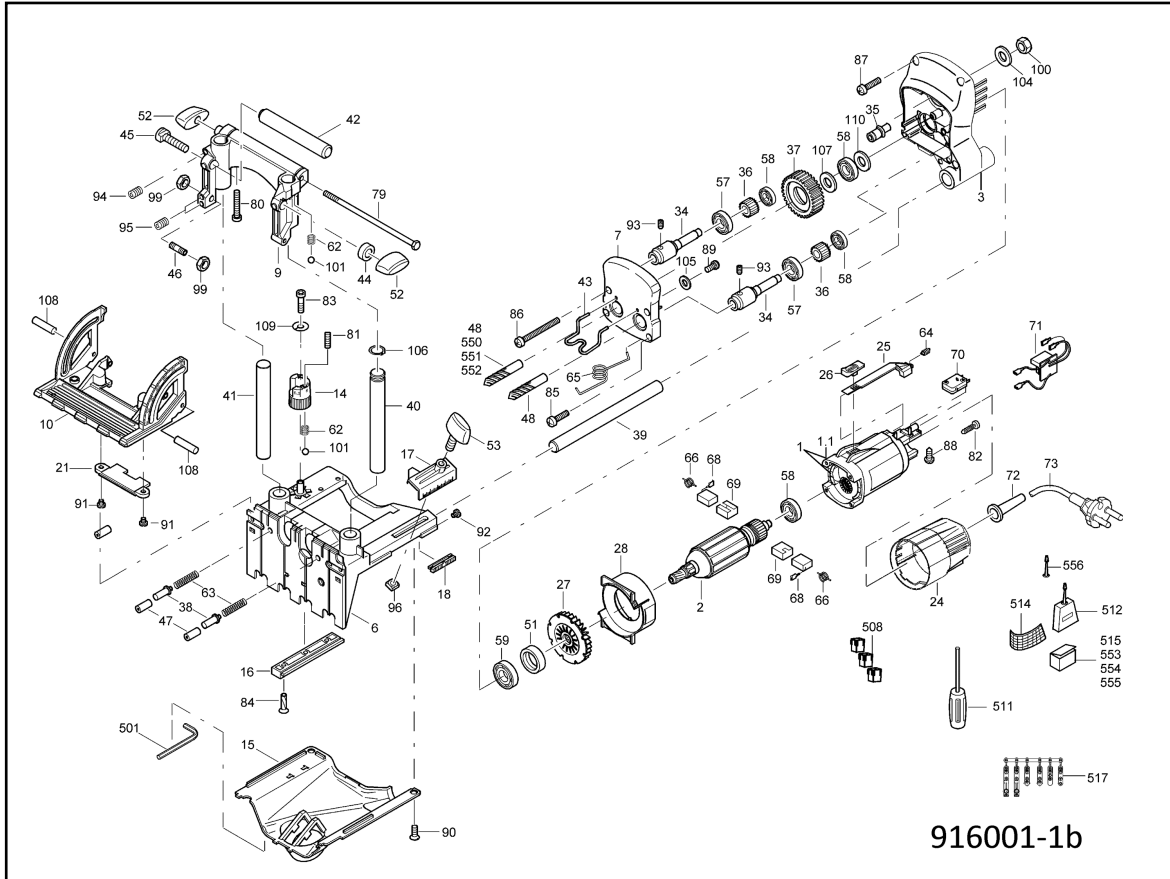

Duo-Dowel System DD40P PowerMAX in T-MAX

hotspot	spare part number	EAN	name of spare part	count	Preis-schlüssel
1	084563	4032689143378	Motor casing with inductor	1	31
1.1	203454	4032689145365	Motor casing	1	20
2	088172	4032689142432	Armature, balanced	1	32
3	203694	4032689143606	Gear casing	1	29
6	203700	4032689145358	Base plate	1	38
7	203025	4032689132846	Gear casing cover	1	21
9	204283	4032689158334	Traverse	1	29
10	203442	4032689143422	Tilting stop	1	29
14	203446	4032689143453	Revolving depth control turret	1	11
15	203027	4032689132860	Base plate cover	1	13
16	203028	4032689132877	Guide strip	1	5
17	203029	4032689132884	Depth stop	1	7
18	203030	4032689132891	Indicator	1	4
21	203443	4032689143439	Sight window	1	9
24	203695	4032689143613	Motor cover	1	13
25	203456	4032689143545	Sliding cover	1	6