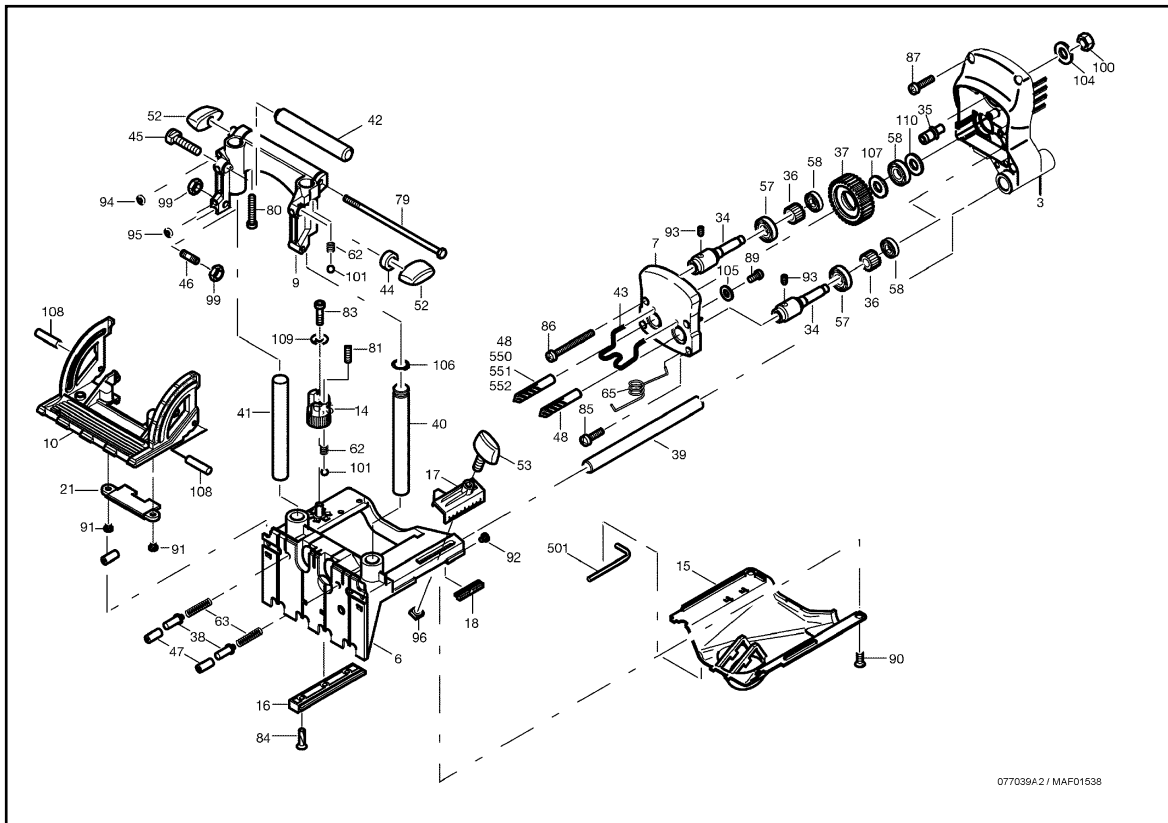

hotspot	spare part number	EAN	name of spare part	count	Preis-schlüssel
1	084563	4032689143378	Motor casing with inductor	1	31
1.1	203454	4032689145365	Motor casing	1	20
2	088172	4032689142432	Armature, balanced	1	32
3	203472	4032689143576	Gear casing	1	29
6	203450	4032689143491	Base plate	1	38
7	203025	4032689132846	Gear casing cover	1	21
9	204283	4032689158334	Traverse	1	29
10	203442	4032689143422	Tilting stop	1	29
14	203446	4032689143453	Revolving depth control turret	1	11
15	203027	4032689132860	Base plate cover	1	13
16	203028	4032689132877	Guide strip	1	5
17	203029	4032689132884	Depth stop	1	7
18	203030	4032689132891	Indicator	1	4
21	203443	4032689143439	Sight window	1	9
24	203455	4032689143538	Motor cover	1	12
25	203456	4032689143545	Sliding cover	1	6
26	203045	4032689129723	Switch button	1	6