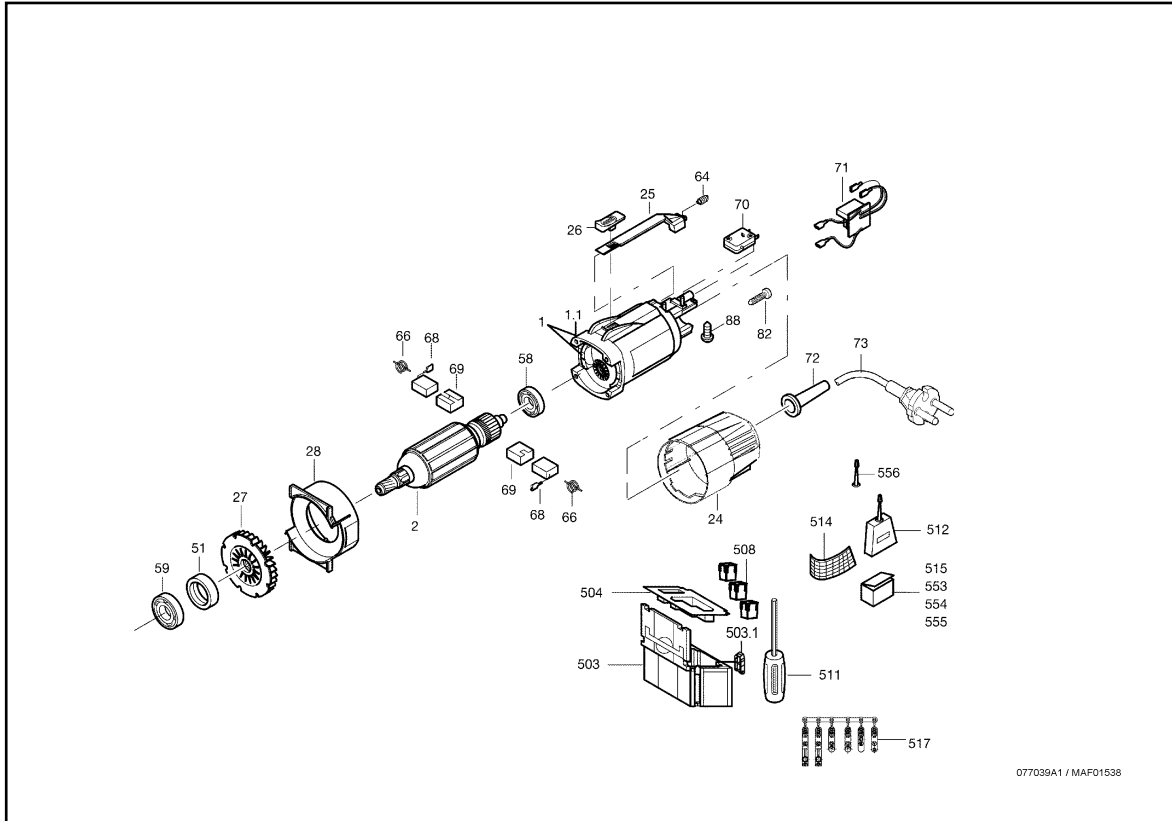

Duo-Dowel System DD40 G MaxiMAX in MAFELL-MAX

hotspot	spare part number	EAN	name of spare part	count	Preis-schlüssel
1	084563	4032689143378	Motor casing with inductor	1	31
1.1	203454	4032689145365	Motor casing	1	20
2	088172	4032689142432	Armature, balanced	1	32
3	203472	4032689143576	Gear casing	1	29
6	203450	4032689143491	Base plate	1	38
7	203025	4032689132846	Gear casing cover	1	21
9	204283	4032689158334	Traverse	1	29
10	203442	4032689143422	Tilting stop	1	29
14	203446	4032689143453	Revolving depth control turret	1	11
15	203027	4032689132860	Base plate cover	1	13
16	203028	4032689132877	Guide strip	1	5
17	203029	4032689132884	Depth stop	1	7
18	203030	4032689132891	Indicator	1	4
21	203443	4032689143439	Sight window	1	9
24	203455	4032689143538	Motor cover	1	12
25	203456	4032689143545	Sliding cover	1	6
26	203045	4032689129723	Switch button	1	6